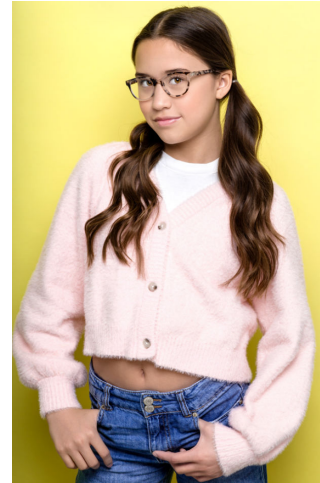

MIPM MODELS

Avery Tran

Height : 4'11" / 150 cm | Bust : 32" / 81 cm | Waist : 25" / 64 cm | Hips : 31" / 79 cm | Shoe : 7.0 US / 5.0 UK | Hair Colour : Brown Venetian | Eyes : Hazel

MPM MODELS

MPM MODELS

Avery Tran

Height : 4'11" / 150 cm | Bust : 32" / 81 cm | Waist : 25" / 64 cm | Hips : 31" / 79 cm | Shoe : 7.0 US / 5.0 UK | Hair Colour : Brown Venetian | Eyes : Hazel