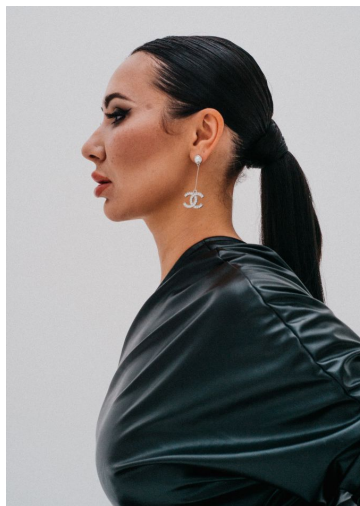

MIPM MODELS

Zhanara Bazarbaera

Height : 5'8" / 173 cm | Bust : 36" / 91 cm | Waist : 28" / 71 cm | Hips : 38" / 97 cm | Shoe : 7.5 US / 5.5 UK | Hair Colour : Brown | Eyes : Brown

MPM MODELS

Zhanara Bazarbaera

Height : 5'8" / 173 cm | Bust : 36" / 91 cm | Waist : 28" / 71 cm | Hips : 38" / 97 cm | Shoe : 7.5 US / 5.5 UK | Hair Colour : Brown | Eyes : Brown