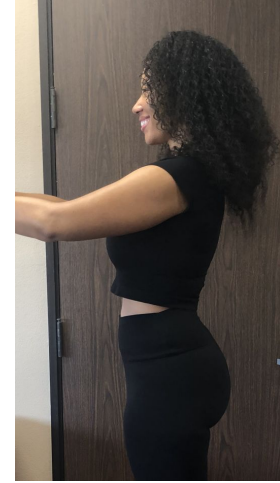

MPM MODELS

Tashara May

Height : 5'6" / 168 cm | Bust : 36" / 91 cm | Waist : 28" / 71 cm | Hips : 39" / 99 cm | Shoe : 8.5 US / 6.0 UK | Hair Colour : Dark Brown | Eyes : Brown

MPM MODELS

Tashara May

Height : 5'6" / 168 cm | Bust : 36" / 91 cm | Waist : 28" / 71 cm | Hips : 39" / 99 cm | Shoe : 8.5 US / 6.0 UK | Hair Colour : Dark Brown | Eyes : Brown