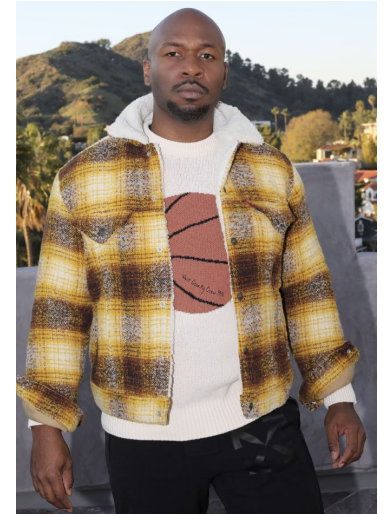

MIPM MODELS

Sean Smith

Height : 6'0" / 183 cm | Waist : 38" / 97 cm | Chest : 44" / 112 cm | Hips : 46" / 117 cm | Hair Colour : Bald | Eyes : Brown

MIPM MODELS

Sean Smith

Height : 6'0" / 183 cm |

MPM

MODELS

ur : Bald | Eyes : Brown