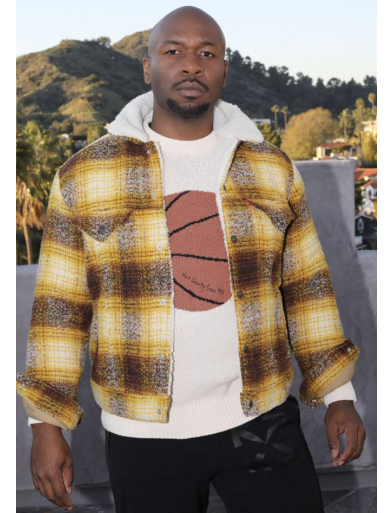

MIPM MODELS

Sean Smith

Height : 6'0" / 183 cm | Waist : 38" / 97 cm | Chest : 44" / 112 cm | Hips : 46" / 117 cm | Hair Colour : Bald | Eyes : Brown

MIPM MODELS

Sean Smith

Height : 6'0" / 183 cm |

MPM

MODELS

ur : Bald | Eyes : Brown