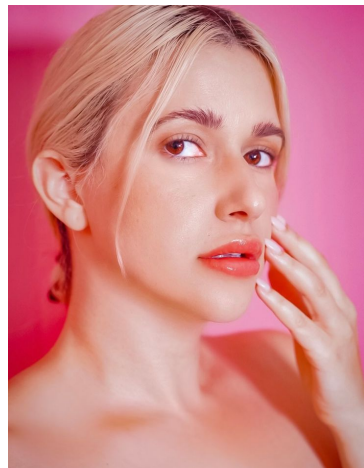

# MIPM MODELS

**Michel'Le Clairmont**

Height : 5'6" / 168 cm | Bust : 36" / 91 cm | Waist : 30" / 76 cm | Hips : 42" / 107 cm | Shoe : 7.5 US / 5.5 UK | Hair Colour : Light Blonde | Eyes : Brown

# MPM MODELS

Michel'Le Clairmont

Height : 5'6" / 168 cm | Bust : 36" / 91 cm | Waist : 30" / 76 cm | Hips : 42" / 107 cm | Shoe : 7.5 US / 5.5 UK | Hair Colour : Light Blonde | Eyes : Brown