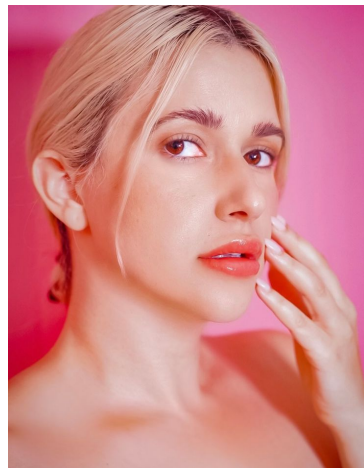

MIPM MODELS

Michel'Le Clairmont

Height : 5'6" / 168 cm | Bust : 36" / 91 cm | Waist : 30" / 76 cm | Hips : 42" / 107 cm | Shoe : 7.5 US / 5.5 UK | Hair Colour : Light Blonde | Eyes : Brown

MPM MODELS

MPM MODELS

Michel'Le Clairmont

Height : 5'6" / 168 cm | Bust : 36" / 91 cm | Waist : 30" / 76 cm | Hips : 42" / 107 cm | Shoe : 7.5 US / 5.5 UK | Hair Colour : Light Blonde | Eyes : Brown