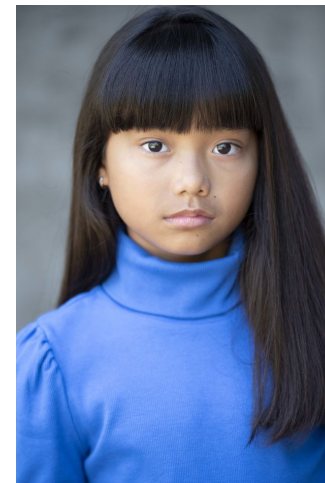

MIPM MODELS

Emma Longakit

Height : 4'4" / 132 cm | Bust : 24" / 61 cm | Waist : 22" / 56 cm | Hips : 26" / 66 cm | Shoe : 2.5 US / 1.0 UK | Hair Colour : Dark Brown | Eyes : Brown

MIPM MODELS

Emma Longakit

Height : 4'4" / 132 cm | Bust : 24" / 61 cm | Waist : 22" / 56 cm | Hips : 26" / 66 cm | Shoe : 2.5 US / 1.0 UK | Hair Colour : Dark Brown | Eyes : Brown