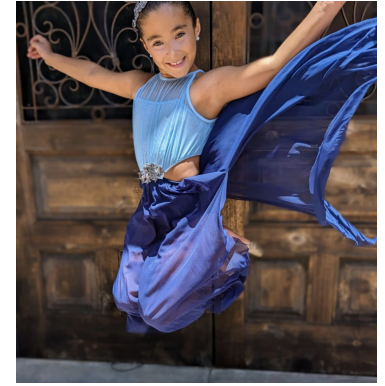

MPM MODELS

Anabella Bermudez

Height : 4'5" / 135 cm | Bust : 28" / 71 cm | Waist : 24" / 61 cm | Hips : 28" / 71 cm | Shoe : 2.5 US / 1.0 UK | Hair Colour : Brown | Eyes : Green

MIPM MODELS

MPM MODELS

Anabella Bermudez

Height : 4'5" / 135 cm | Bust : 28" / 71 cm | Waist : 24" / 61 cm | Hips : 28" / 71 cm | Shoe : 2.5 US / 1.0 UK | Hair Colour : Brown | Eyes : Green