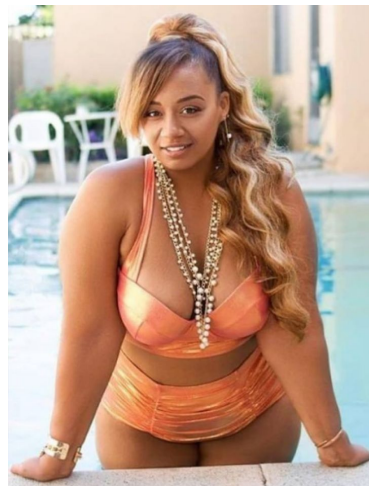

MIPM MODELS

Misty Marie

Height : 5'8" / 173 cm | Bust : 44" / 112 cm | Waist : 39" / 99 cm | Hips : 49" / 124 cm | Shoe : 9.0 US / 6.5 UK | Hair Colour : Brown | Eyes : Brown

MPM MODELS

M P M MODELS

MPM MODELS

Misty Marie

Height : 5'8" / 173 cm | Bust : 44" / 112 cm | Waist : 39" / 99 cm | Hips : 49" / 124 cm | Shoe : 9.0 US / 6.5 UK | Hair Colour : Brown | Eyes : Brown