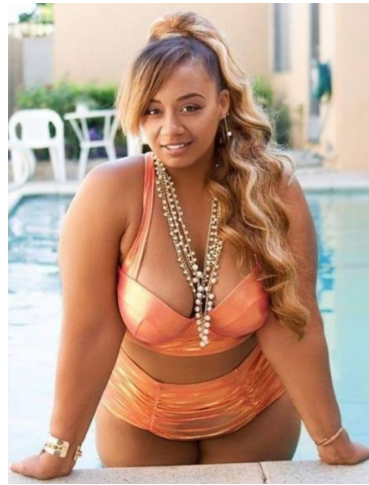

# MIPM MODELS

Misty Marie

Height : 5'8" / 173 cm | Bust : 44" / 112 cm | Waist : 39" / 99 cm | Hips : 49" / 124 cm | Shoe : 9.0 US / 6.5 UK | Hair Colour : Brown | Eyes : Brown

# MPM MODELS

Misty Marie

Height : 5'8" / 173 cm | Bust : 44" / 112 cm | Waist : 39" / 99 cm | Hips : 49" / 124 cm | Shoe : 9.0 US / 6.5 UK | Hair Colour : Brown | Eyes : Brown