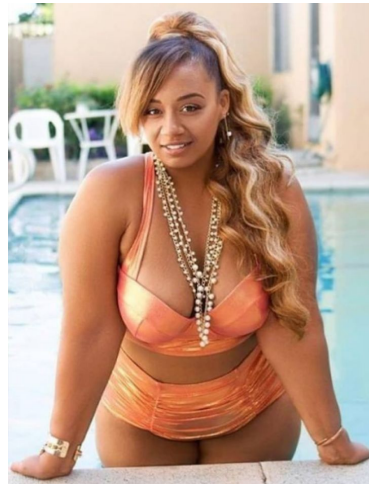

MIPM MODELS

Misty Marie

Height : 5'8" / 173 cm | Bust : 44" / 112 cm | Waist : 39" / 99 cm | Hips : 49" / 124 cm | Shoe : 9.0 US / 6.5 UK | Hair Colour : Brown | Eyes : Brown

MPM MODELS

M P M MODELS

MPM MODELS

Misty Marie

Height : 5'8" / 173 cm | Bust : 44" / 112 cm | Waist : 39" / 99 cm | Hips : 49" / 124 cm | Shoe : 9.0 US / 6.5 UK | Hair Colour : Brown | Eyes : Brown