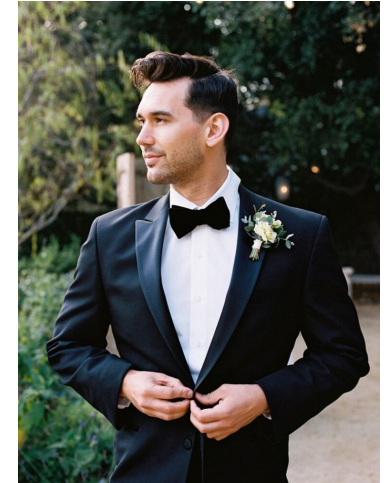

MPM MODELS

Joey Heyworth

Height : 6'0" / 183 cm | Waist : 33" / 84 cm | Chest : 39" / 99 cm | Hips : 39.5" / 100 cm | Hair Colour : Brown | Eyes : Brown

MIPM MODELS

MPM MODELS

MIPM MODELS

MIPM MODELS

Joey Heyworth

Height : 6'0" / 183 cm | Waist : 33" / 84 cm | Chest : 39" / 99 cm | Hips : 39.5" / 100 cm | Hair Colour : Brown | Eyes : Brown