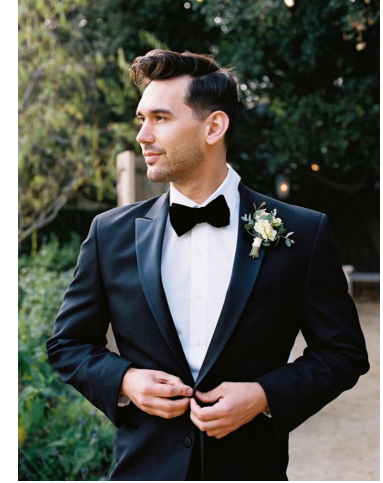

MPM MODELS

Joey Heyworth

Height : 6'0" / 183 cm | Waist : 33" / 84 cm | Chest : 39" / 99 cm | Hips : 39.5" / 100 cm | Hair Colour : Brown | Eyes : Brown

MPM MODELS

MPM MODELS

MPM MODELS

Joey Heyworth

Height : 6'0" / 183 cm | Waist : 33" / 84 cm | Chest : 39" / 99 cm | Hips : 39.5" / 100 cm | Hair Colour : Brown | Eyes : Brown