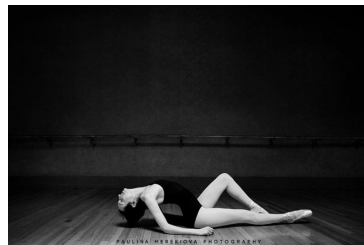

# MIPM MODELS

Marquelle Kruger

Height : 5'6" / 168 cm | Bust : 33" / 84 cm | Waist : 29" / 74 cm | Hips : 39.5" / 100 cm | Shoe : 8.5 US / 6.0 UK | Hair Colour : Brown | Eyes : Brown

# MPM MODELS

SARAHMARQUELLEKRUGERBYPAULANTICO-DANCEPHOTOGRAPHER.COM

Marquelle Kruger

Height : 5'6" / 168 cm | Bust : 33" / 84 cm | Waist : 29" / 74 cm | Hips : 39.5" / 100 cm | Shoe : 8.5 US / 6.0 UK | Hair Colour : Brown | Eyes : Brown