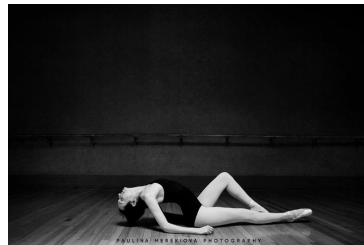

MIPM MODELS

Marquelle Kruger

Height : 5'6" / 168 cm | Bust : 33" / 84 cm | Waist : 29" / 74 cm | Hips : 39.5" / 100 cm | Shoe : 8.5 US / 6.0 UK | Hair Colour : Brown | Eyes : Brown

MIPM MODELS

MPM MODELS

SARAHMARQUELLEKRUGERBYPAULANTICO-DANCEPHOTOGRAPHER.COM

Marquelle Kruger

Height : 5'6" / 168 cm | Bust : 33" / 84 cm | Waist : 29" / 74 cm | Hips : 39.5" / 100 cm | Shoe : 8.5 US / 6.0 UK | Hair Colour : Brown | Eyes : Brown