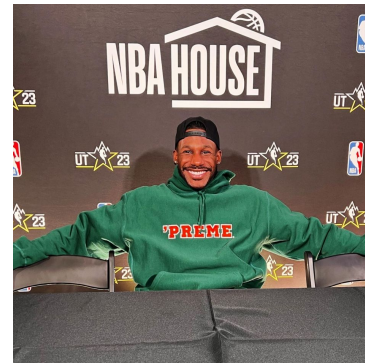

MIPM MODELS

Tori Brooks

Height : 6'2" / 188 cm | Waist : 33" / 84 cm | Chest : 42" / 107 cm | Hips : 39" / 99 cm | Hair Colour : Black | Eyes : Brown

MIPM MODELS

MIPM MODELS

MPM MODELS

Tori Brooks

Height : 6'2" / 188 cm | Waist : 33" / 84 cm | Chest : 42" / 107 cm | Hips : 39" / 99 cm | Hair Colour : Black | Eyes : Brown