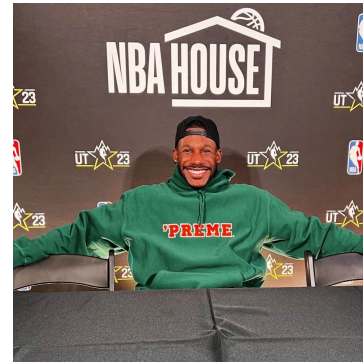

MIPM MODELS

Tori Brooks

Height : 6'2" / 188 cm | Waist : 33" / 84 cm | Chest : 42" / 107 cm | Hips : 39" / 99 cm | Hair Colour : Black | Eyes : Brown

M P M MODELS

M P M MODELS

MPM MODELS

Tori Brooks

Height : 6'2" / 188 cm | Waist : 33" / 84 cm | Chest : 42" / 107 cm | Hips : 39" / 99 cm | Hair Colour : Black | Eyes : Brown