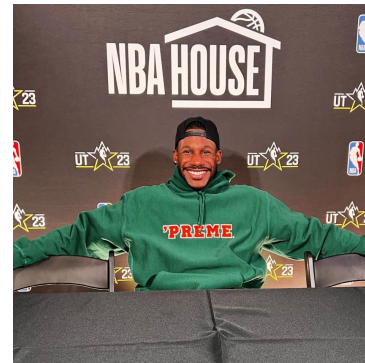

MPM MODELS

Tori Brooks

Height : 6'2" / 188 cm | Waist : 33" / 84 cm | Chest : 42" / 107 cm | Hips : 39" / 99 cm | Hair Colour : Black | Eyes : Brown

MIPM MODELS

M P M MODELS

MPM MODELS

Tori Brooks

Height : 6'2" / 188 cm | Waist : 33" / 84 cm | Chest : 42" / 107 cm | Hips : 39" / 99 cm | Hair Colour : Black | Eyes : Brown