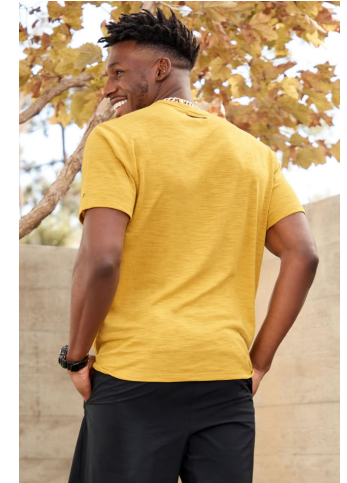

MIPM MODELS

Tori Brooks

Height : 6'2" / 188 cm | Waist : 33" / 84 cm | Chest : 42" / 107 cm | Hips : 39" / 99 cm | Hair Colour : Black | Eyes : Brown

M P M MODELS

M P M MODELS

MPM MODELS

Tori Brooks

Height : 6'2" / 188 cm | Waist : 33" / 84 cm | Chest : 42" / 107 cm | Hips : 39" / 99 cm | Hair Colour : Black | Eyes : Brown