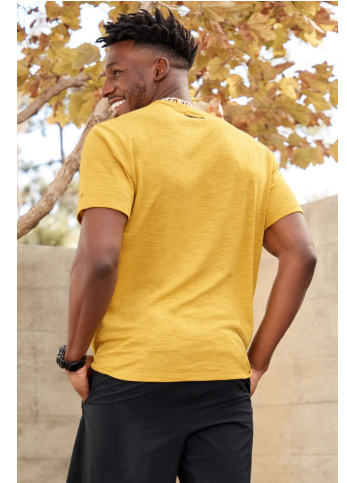

MPM MODELS

Tori Brooks

Height : 6'2" / 188 cm | Waist : 33" / 84 cm | Chest : 42" / 107 cm | Hips : 39" / 99 cm | Hair Colour : Black | Eyes : Brown

MIPM MODELS

M P M MODELS

MPM MODELS

Tori Brooks

Height : 6'2" / 188 cm | Waist : 33" / 84 cm | Chest : 42" / 107 cm | Hips : 39" / 99 cm | Hair Colour : Black | Eyes : Brown