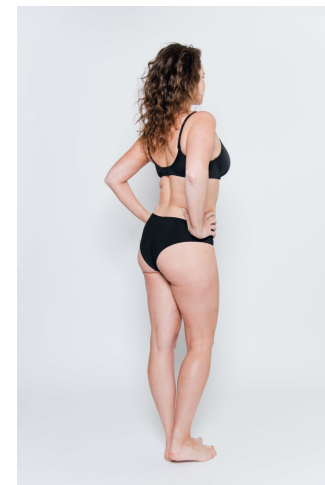

MPM MODELS

Kat Bingham

Height : 5'8" / 173 cm | Bust : 39" / 99 cm | Waist : 32" / 81 cm | Hips : 42" / 107 cm | Shoe : 8.5 US / 6.0 UK | Hair Colour : Auburn | Eyes : Hazel

MIPM MODELS

MPM MODELS

Kat Bingham

Height : 5'8" / 173 cm | Bust : 39" / 99 cm | Waist : 32" / 81 cm | Hips : 42" / 107 cm | Shoe : 8.5 US / 6.0 UK | Hair Colour : Auburn | Eyes : Hazel