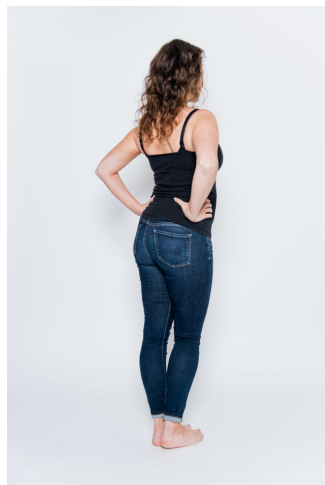

MPM MODELS

Kat Bingham

Height : 5'8" / 173 cm | Bust : 39" / 99 cm | Waist : 32" / 81 cm | Hips : 42" / 107 cm | Shoe : 8.5 US / 6.0 UK | Hair Colour : Auburn | Eyes : Hazel

MIPM MODELS

MPM MODELS

Kat Bingham

Height : 5'8" / 173 cm | Bust : 39" / 99 cm | Waist : 32" / 81 cm | Hips : 42" / 107 cm | Shoe : 8.5 US / 6.0 UK | Hair Colour : Auburn | Eyes : Hazel