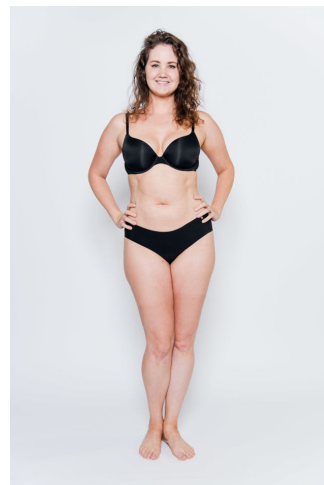

MPM MODELS

Kat Bingham

Height : 5'8" / 173 cm | Bust : 39" / 99 cm | Waist : 32" / 81 cm | Hips : 42" / 107 cm | Shoe : 8.5 US / 6.0 UK | Hair Colour : Auburn | Eyes : Hazel

MIPM MODELS

MPM MODELS

Kat Bingham

Height : 5'8" / 173 cm | Bust : 39" / 99 cm | Waist : 32" / 81 cm | Hips : 42" / 107 cm | Shoe : 8.5 US / 6.0 UK | Hair Colour : Auburn | Eyes : Hazel