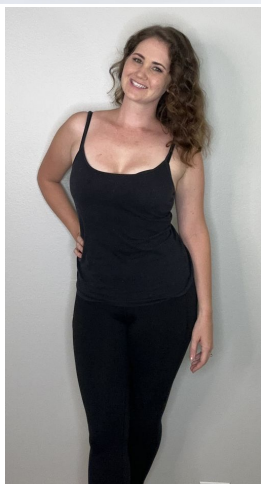

MPM MODELS

Kat Bingham

Height : 5'8" / 173 cm | Bust : 39" / 99 cm | Waist : 32" / 81 cm | Hips : 42" / 107 cm | Shoe : 8.5 US / 6.0 UK | Hair Colour : Auburn | Eyes : Hazel

MIPM MODELS

MPM MODELS

Kat Bingham

Height : 5'8" / 173 cm | Bust : 39" / 99 cm | Waist : 32" / 81 cm | Hips : 42" / 107 cm | Shoe : 8.5 US / 6.0 UK | Hair Colour : Auburn | Eyes : Hazel