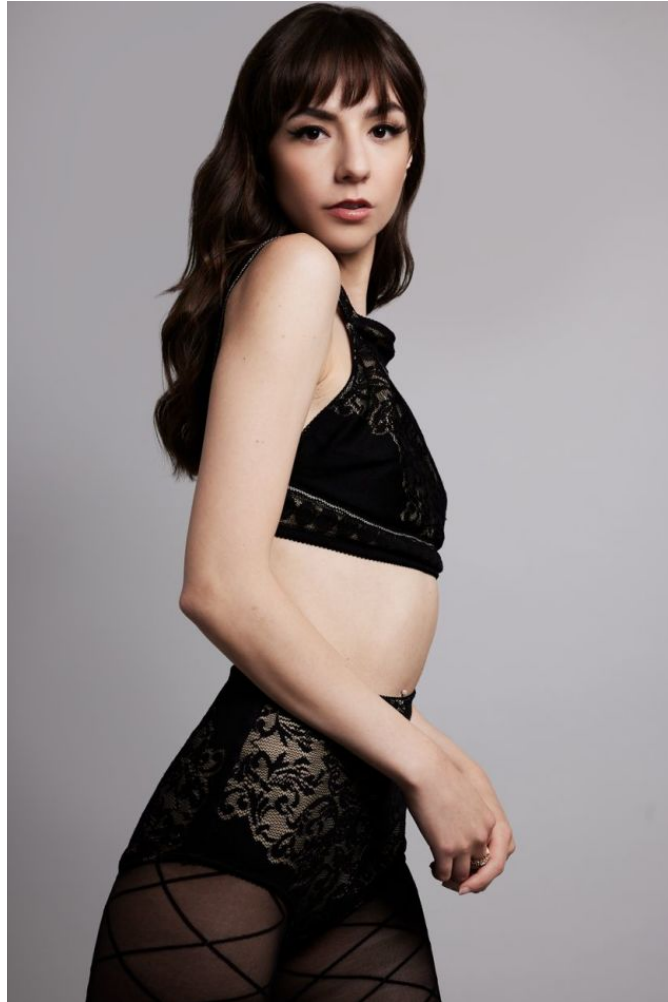

MPM MODELS

Ariana Angel

Height : 5'8" / 173 cm | Bust : 31" / 79 cm | Waist : 24" / 61 cm | Hips : 34" / 86 cm | Shoe : 7.0 US / 5.0 UK | Hair Colour : Brunette | Eyes : Brown

MPM MODELS

Ariana Angel

Height : 5'8" / 173 cm | Bust : 31" / 79 cm | Waist : 24" / 61 cm | Hips : 34" / 86 cm | Shoe : 7.0 US / 5.0 UK | Hair Colour : Brunette | Eyes : Brown

MPM MODELS

Ariana Angel

Height : 5'8" / 173 cm | Bust : 31" / 79 cm | Waist : 24" / 61 cm | Hips : 34" / 86 cm | Shoe : 7.0 US / 5.0 UK | Hair Colour : Brunette | Eyes : Brown

MPM MODELS