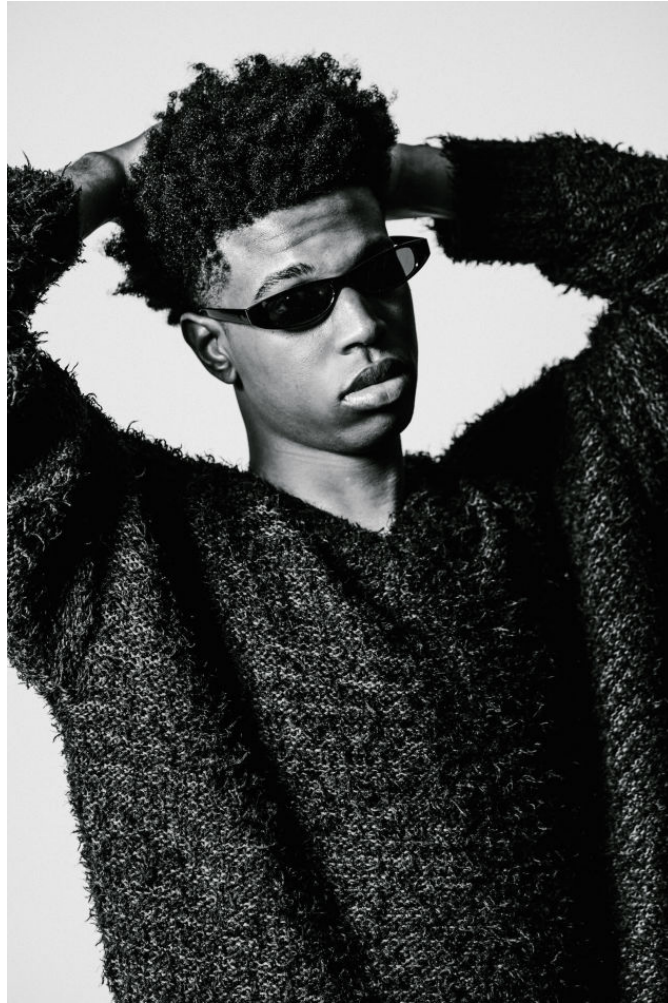

MPM MODELS

Jahzeal Bell

Height : 6'0" / 183 cm | Waist : 32" / 81 cm | Chest : 40" / 101 cm | Hips : 39.5" / 100 cm | Hair Colour : Black | Eyes : Brown

MPM MODELS

Jahzeal Bell

Height : 6'0" / 183 cm | Waist : 32" / 81 cm | Chest : 40" / 101 cm | Hips : 39.5" / 100 cm | Hair Colour : Black | Eyes : Brown

MIPM MODELS

Jahzeal Bell

Height : 6'0" / 183 cm | Waist : 32" / 81 cm | Chest : 40" / 101 cm | Hips : 39.5" / 100 cm | Hair Colour : Black | Eyes : Brown

MIPM MODELS

Jahzeal Bell

Height : 6'0" / 183 cm | Waist : 32" / 81 cm | Chest : 40" / 101 cm | Hips : 39.5" / 100 cm | Hair Colour : Black | Eyes : Brown

MPM MODELS

Jahzeal Bell

Height : 6'0" / 183 cm | Waist : 32" / 81 cm | Chest : 40" / 101 cm | Hips : 39.5" / 100 cm | Hair Colour : Black | Eyes : Brown

MPM MODELS