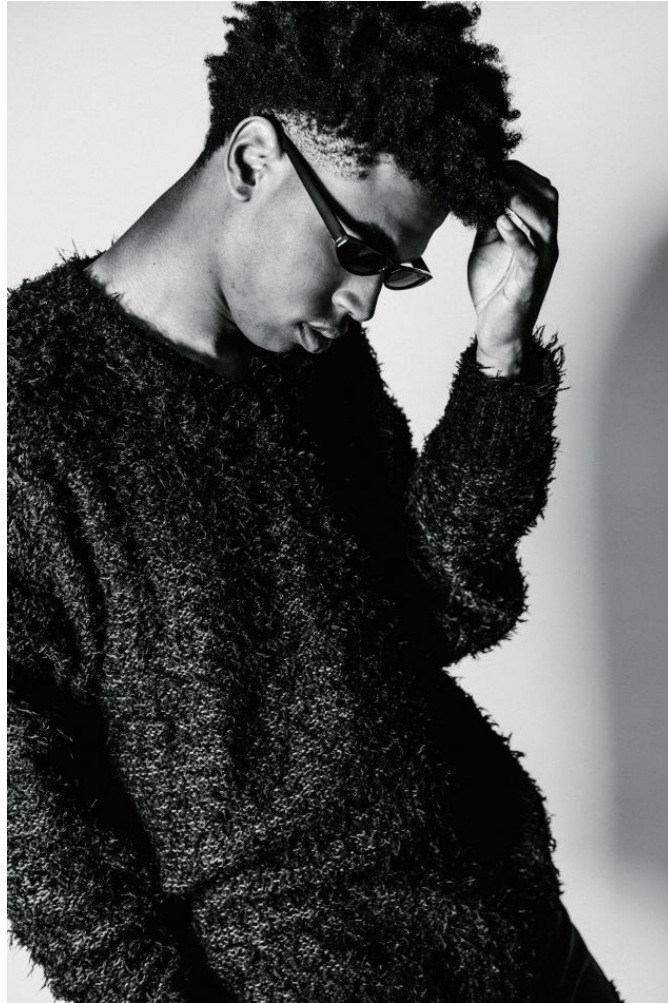

MPM MODELS

Jahzeal Bell

Height : 6'0" / 183 cm | Waist : 32" / 81 cm | Chest : 40" / 101 cm | Hips : 39.5" / 100 cm | Hair Colour : Black | Eyes : Brown

MPM MODELS

Jahzeal Bell

Height : 6'0" / 183 cm | Waist : 32" / 81 cm | Chest : 40" / 101 cm | Hips : 39.5" / 100 cm | Hair Colour : Black | Eyes : Brown

MIPM MODELS

Jahzeal Bell

Height : 6'0" / 183 cm | Waist : 32" / 81 cm | Chest : 40" / 101 cm | Hips : 39.5" / 100 cm | Hair Colour : Black | Eyes : Brown

MIPM MODELS

Jahzeal Bell

Height : 6'0" / 183 cm | Waist : 32" / 81 cm | Chest : 40" / 101 cm | Hips : 39.5" / 100 cm | Hair Colour : Black | Eyes : Brown