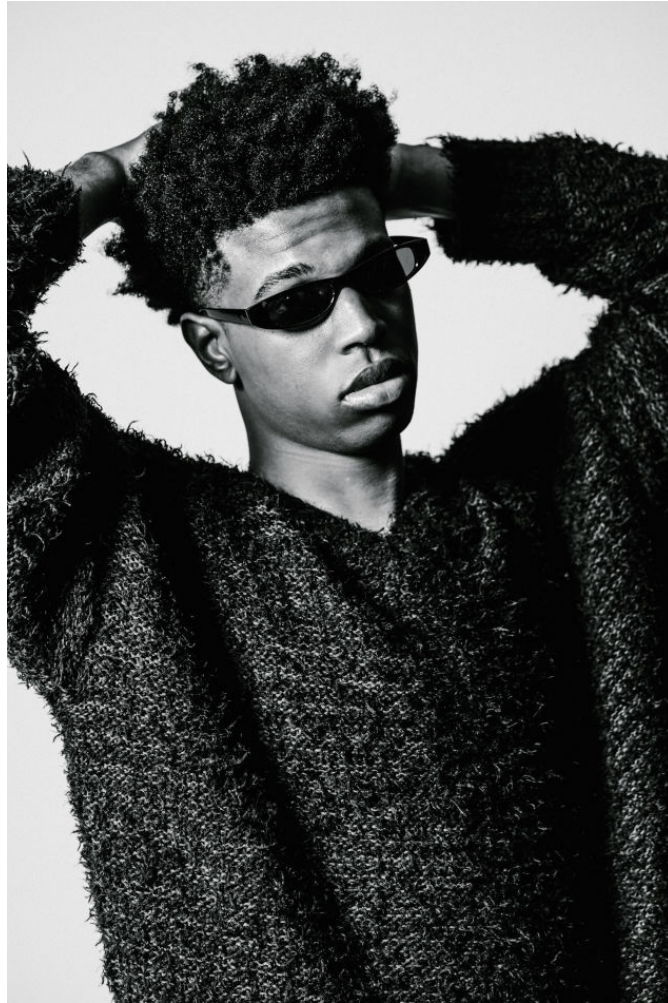

# MPM MODELS

Jahzeal Bell

Height : 6'0" / 183 cm | Waist : 32" / 81 cm | Chest : 40" / 101 cm | Hips : 39.5" / 100 cm | Hair Colour : Black | Eyes : Brown

# MIPM MODELS

Jahzeal Bell

Height : 6'0" / 183 cm | Waist : 32" / 81 cm | Chest : 40" / 101 cm | Hips : 39.5" / 100 cm | Hair Colour : Black | Eyes : Brown