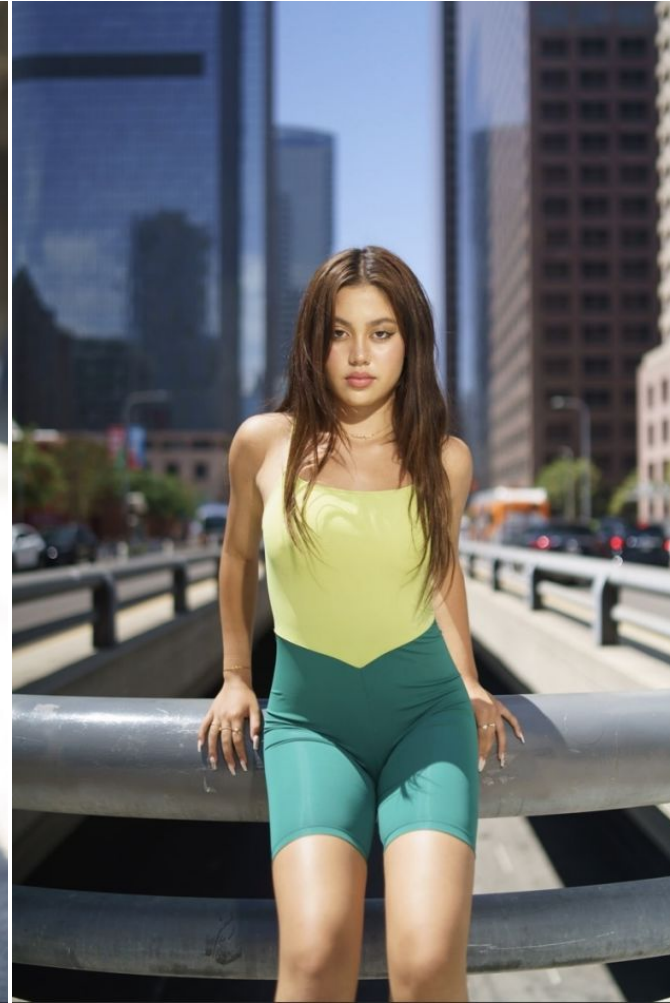

MPM MODELS

Sivan Kanitz

Height : 5'8" / 173 cm | Bust : 34" / 86 cm | Waist : 27.5" / 70 cm | Hips : 36" / 91 cm | Shoe : 2.5 US / 1.0 UK | Hair Colour : Dark Brown | Eyes : Brown

MPM MODELS

Sivan Kanitz

Height : 5'8" / 173 cm | Bust : 34" / 86 cm | Waist : 27.5" / 70 cm | Hips : 36" / 91 cm | Shoe : 2.5 US / 1.0 UK | Hair Colour : Dark Brown | Eyes : Brown

MPM MODELS

Sivan Kanitz

Height : 5'8" / 173 cm | Bust : 34" / 86 cm | Waist : 27.5" / 70 cm | Hips : 36" / 91 cm | Shoe : 2.5 US / 1.0 UK | Hair Colour : Dark Brown | Eyes : Brown

MPM MODELS