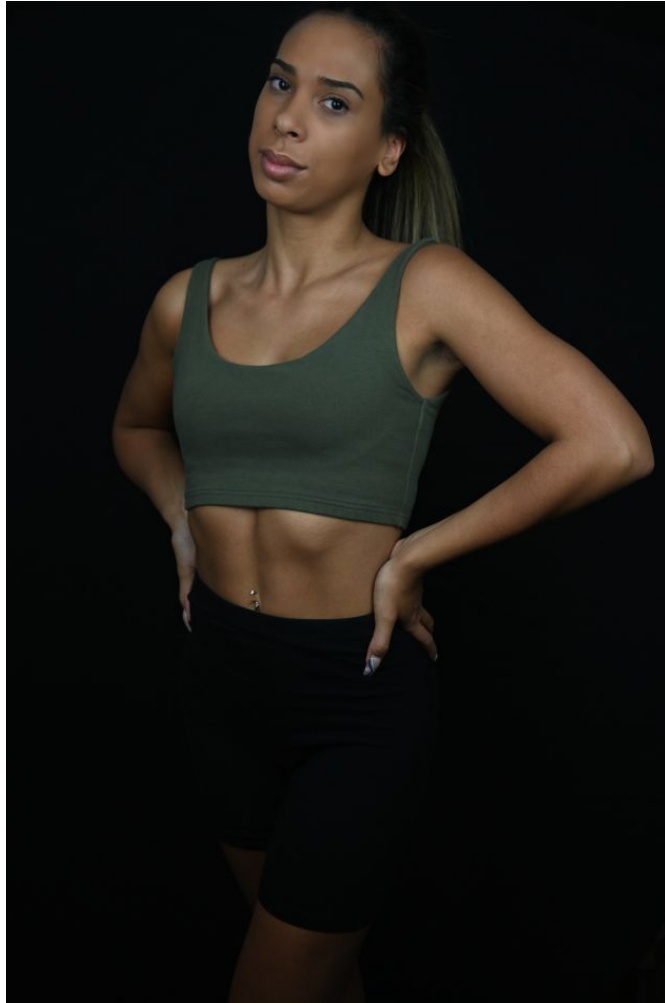

MPM MODELS

Callie "Calista" Brew

Height : 5'5" / 165 cm | Bust : 31" / 79 cm | Waist : 27" / 69 cm | Hips : 37" / 94 cm | Shoe : 7.0 US / 5.0 UK | Hair Colour : Light Brown | Eyes : Brown

MIPM MODELS

Callie "Calista" Brew

Height : 5'5" / 165 cm | Bust : 31" / 79 cm | Waist : 27" / 69 cm | Hips : 37" / 94 cm | Shoe : 7.0 US / 5.0 UK | Hair Colour : Light Brown | Eyes : Brown

MPM MODELS

Callie "Calista" Brew

Height : 5'5" / 165 cm | Bust : 31" / 79 cm | Waist : 27" / 69 cm | Hips : 37" / 94 cm | Shoe : 7.0 US / 5.0 UK | Hair Colour : Light Brown | Eyes : Brown

MIPM MODELS

Callie "Calista" Brew

Height : 5'5" / 165 cm | Bust : 31" / 79 cm | Waist : 27" / 69 cm | Hips : 37" / 94 cm | Shoe : 7.0 US / 5.0 UK | Hair Colour : Light Brown | Eyes : Brown

MPM MODELS

Callie "Calista" Brew

Height : 5'5" / 165 cm | Bust : 31" / 79 cm | Waist : 27" / 69 cm | Hips : 37" / 94 cm | Shoe : 7.0 US / 5.0 UK | Hair Colour : Light Brown | Eyes : Brown

MPM MODELS