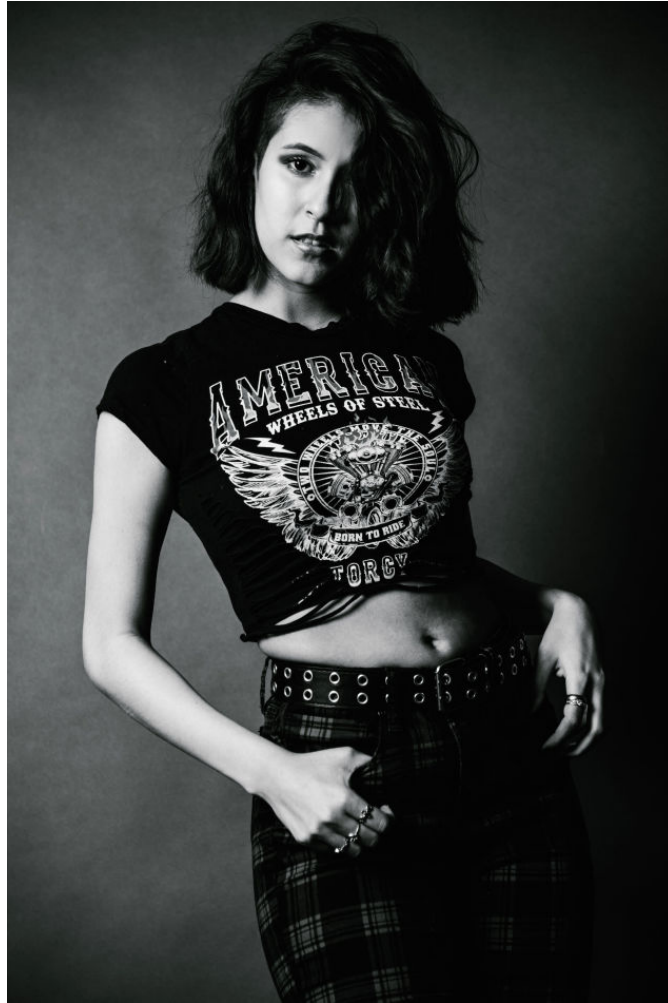

MIPM MODELS

Bellamme Lopez

Height : 5'6" / 168 cm | Bust : 34" / 86 cm | Waist : 24" / 61 cm | Hips : 34.5" / 88 cm | Shoe : 9.0 US / 6.5 UK | Hair Colour : Brown | Eyes : Brown

MIPM MODELS

Bellamme Lopez

Height : 5'6" / 168 cm | Bust : 34" / 86 cm | Waist : 24" / 61 cm | Hips : 34.5" / 88 cm | Shoe : 9.0 US / 6.5 UK | Hair Colour : Brown | Eyes : Brown

MPM MODELS

Bellamme Lopez

Height : 5'6" / 168 cm | Bust : 34" / 86 cm | Waist : 24" / 61 cm | Hips : 34.5" / 88 cm | Shoe : 9.0 US / 6.5 UK | Hair Colour : Brown | Eyes : Brown