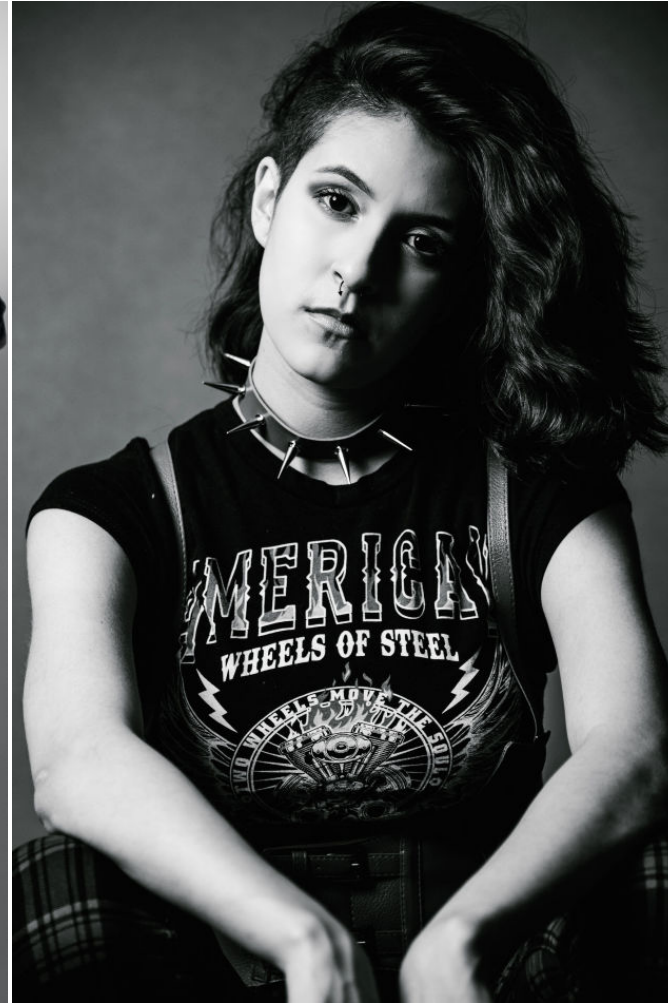

MIPM MODELS

Bellamme Lopez

Height : 5'6" / 168 cm | Bust : 34" / 86 cm | Waist : 24" / 61 cm | Hips : 34.5" / 88 cm | Shoe : 9.0 US / 6.5 UK | Hair Colour : Brown | Eyes : Brown