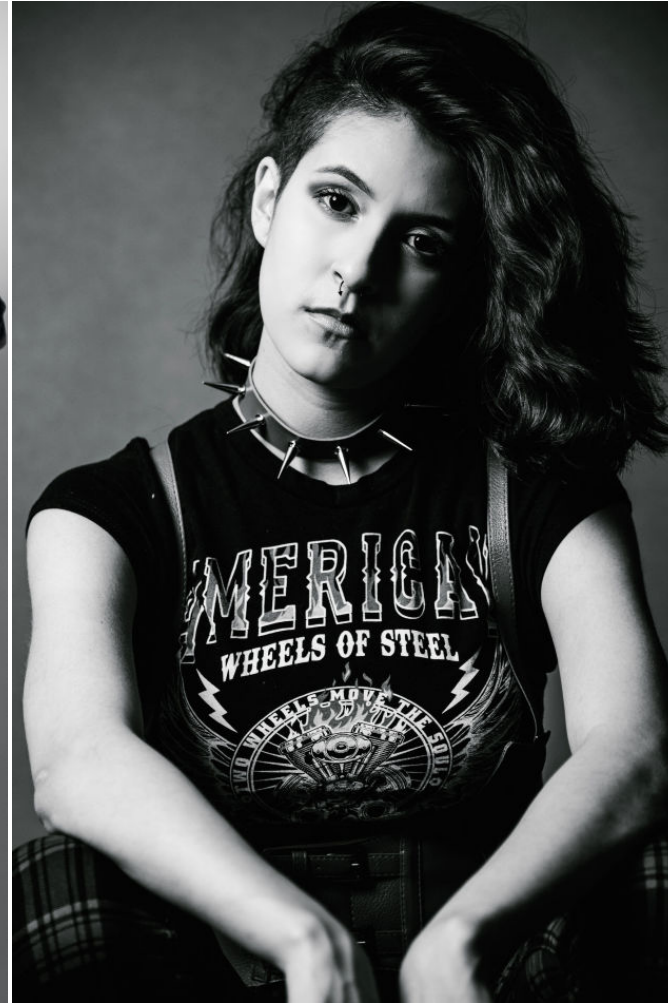

# MPM MODELS

Bellamme Lopez

Height : 5'6" / 168 cm | Bust : 34" / 86 cm | Waist : 24" / 61 cm | Hips : 34.5" / 88 cm | Shoe : 9.0 US / 6.5 UK | Hair Colour : Brown | Eyes : Brown