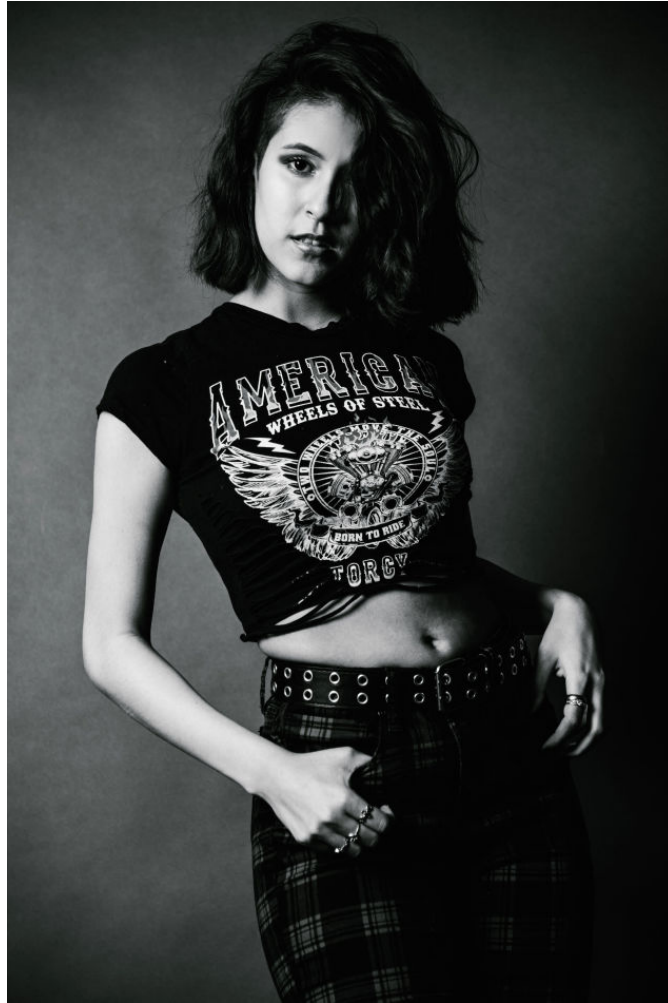

# MIPM MODELS

Bellamme Lopez

Height : 5'6" / 168 cm | Bust : 34" / 86 cm | Waist : 24" / 61 cm | Hips : 34.5" / 88 cm | Shoe : 9.0 US / 6.5 UK | Hair Colour : Brown | Eyes : Brown

# MPM MODELS

Bellamme Lopez

Height : 5'6" / 168 cm | Bust : 34" / 86 cm | Waist : 24" / 61 cm | Hips : 34.5" / 88 cm | Shoe : 9.0 US / 6.5 UK | Hair Colour : Brown | Eyes : Brown