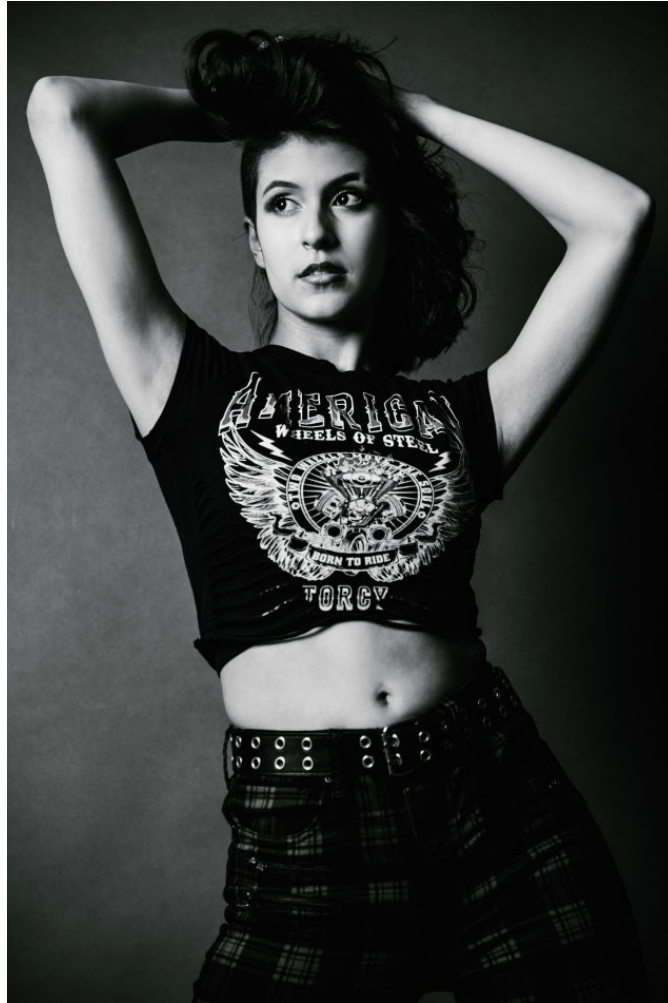

MIPM MODELS

Bellamme Lopez

Height : 5'6" / 168 cm | Bust : 34" / 86 cm | Waist : 24" / 61 cm | Hips : 34.5" / 88 cm | Shoe : 9.0 US / 6.5 UK | Hair Colour : Brown | Eyes : Brown

M P M MODELS

Bellamme Lopez

Height : 5'6" / 168 cm | Bust : 34" / 86 cm | Waist : 24" / 61 cm | Hips : 34.5" / 88 cm | Shoe : 9.0 US / 6.5 UK | Hair Colour : Brown | Eyes : Brown

MIPM MODELS

Bellamme Lopez

Height : 5'6" / 168 cm | Bust : 34" / 86 cm | Waist : 24" / 61 cm | Hips : 34.5" / 88 cm | Shoe : 9.0 US / 6.5 UK | Hair Colour : Brown | Eyes : Brown

MIPM MODELS

Bellamme Lopez

Height : 5'6" / 168 cm | Bust : 34" / 86 cm | Waist : 24" / 61 cm | Hips : 34.5" / 88 cm | Shoe : 9.0 US / 6.5 UK | Hair Colour : Brown | Eyes : Brown

MPM MODELS

Bellamme Lopez

Height : 5'6" / 168 cm | Bust : 34" / 86 cm | Waist : 24" / 61 cm | Hips : 34.5" / 88 cm | Shoe : 9.0 US / 6.5 UK | Hair Colour : Brown | Eyes : Brown