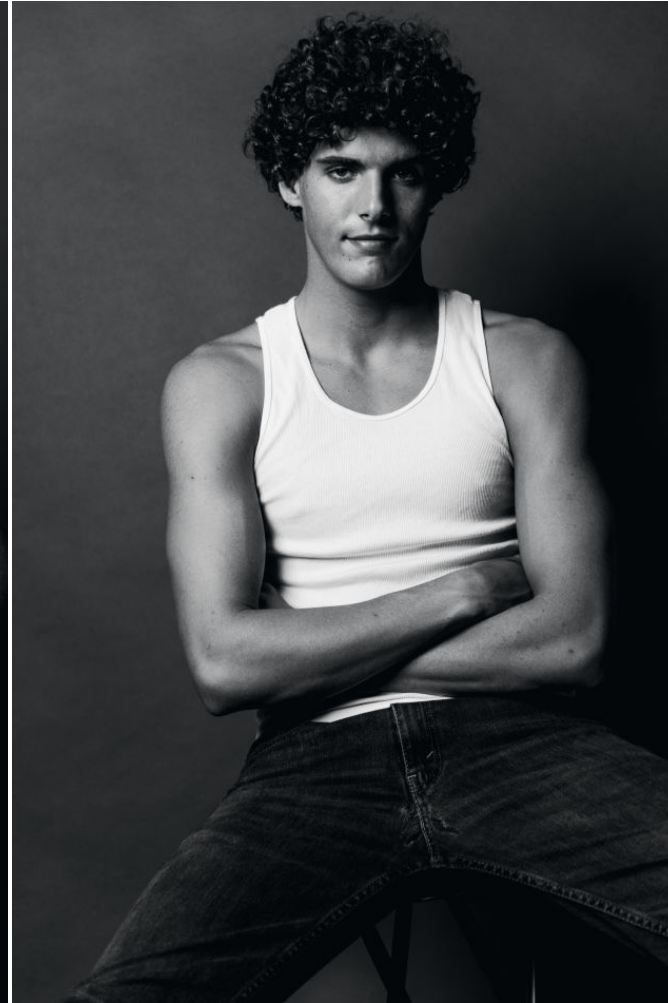

MIPM MODELS

Victor Katz

Height : 6'3" / 191 cm | Waist : 34" / 86 cm | Chest : 40" / 102 cm | Hips : 40" / 102 cm | Hair Colour : Brown | Eyes : Blue