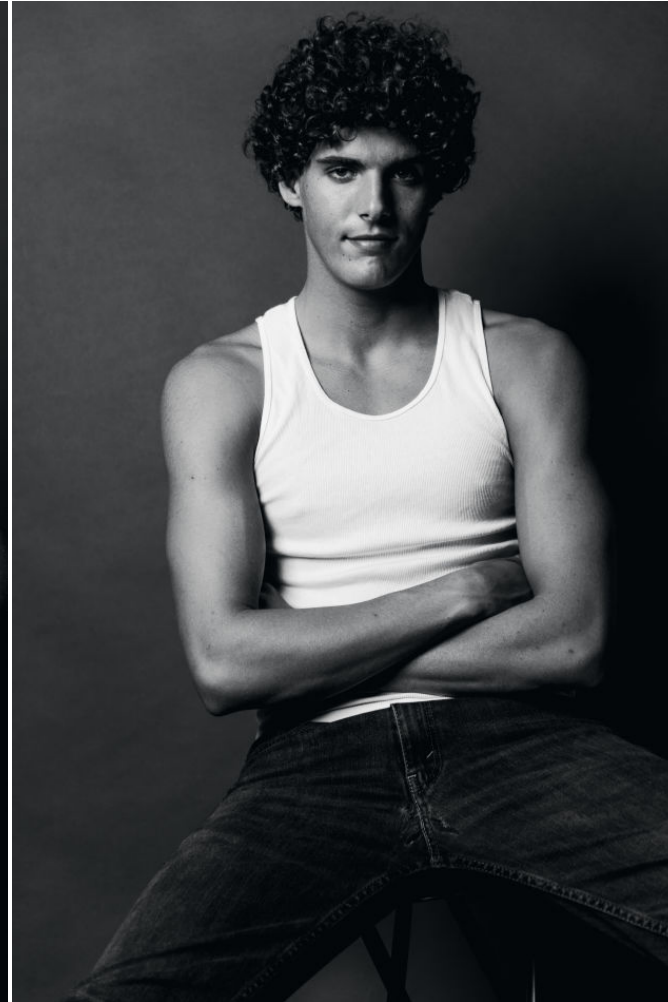

MIPM MODELS

Victor Katz

Height : 6'3" / 191 cm | Waist : 34" / 86 cm | Chest : 40" / 102 cm | Hips : 40" / 102 cm | Hair Colour : Brown | Eyes : Blue