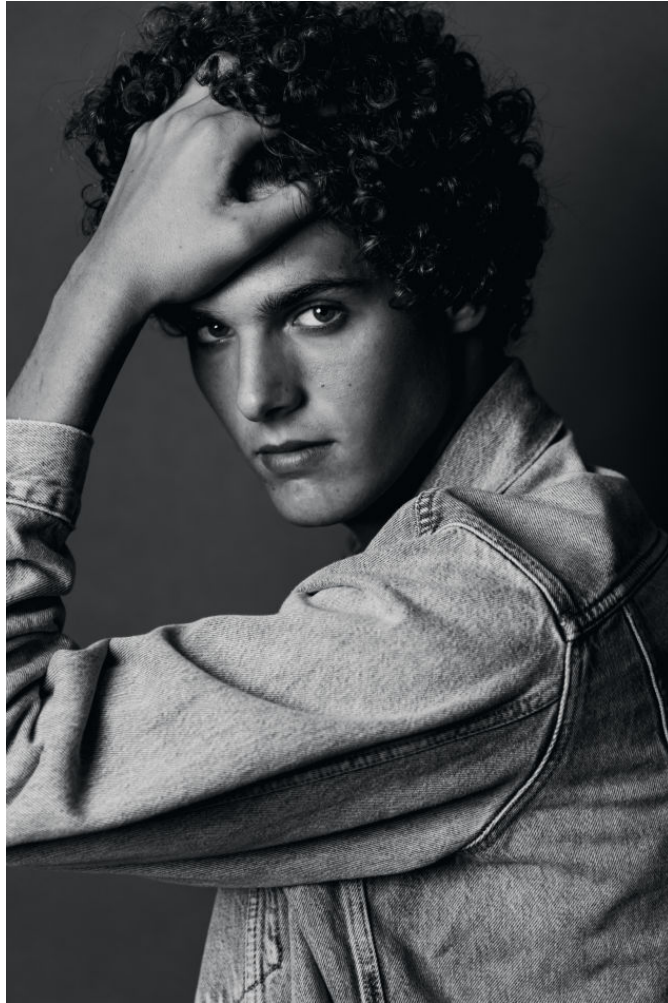

MIPM MODELS

Victor Katz

Height : 6'3" / 191 cm | Waist : 34" / 86 cm | Chest : 40" / 102 cm | Hips : 40" / 102 cm | Hair Colour : Brown | Eyes : Blue