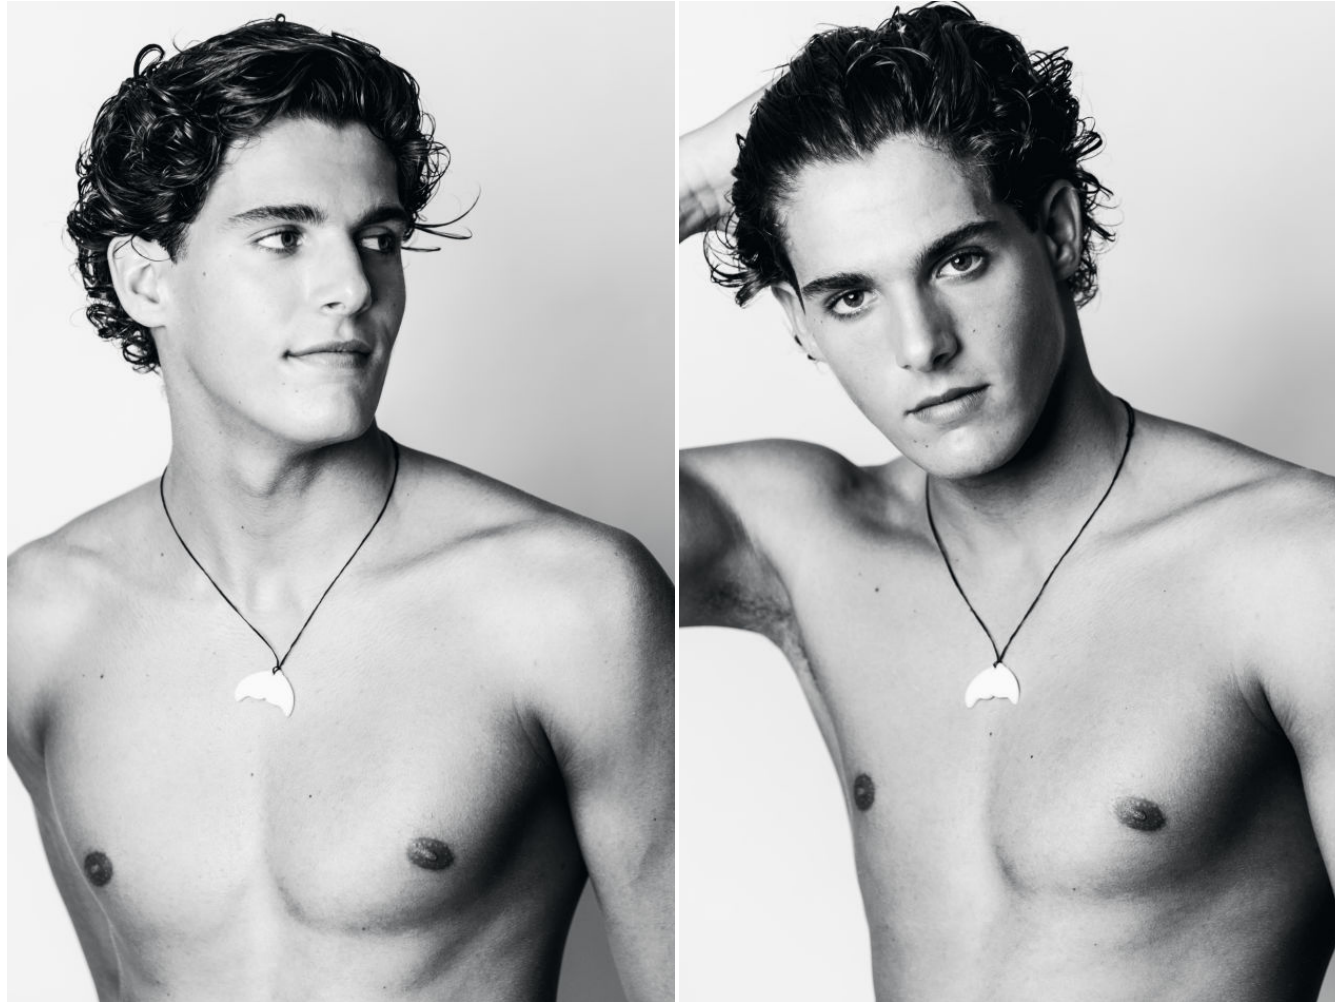

MIPM MODELS

Victor Katz

Height : 6'3" / 191 cm | Waist : 34" / 86 cm | Chest : 40" / 102 cm | Hips : 40" / 102 cm | Hair Colour : Brown | Eyes : Blue