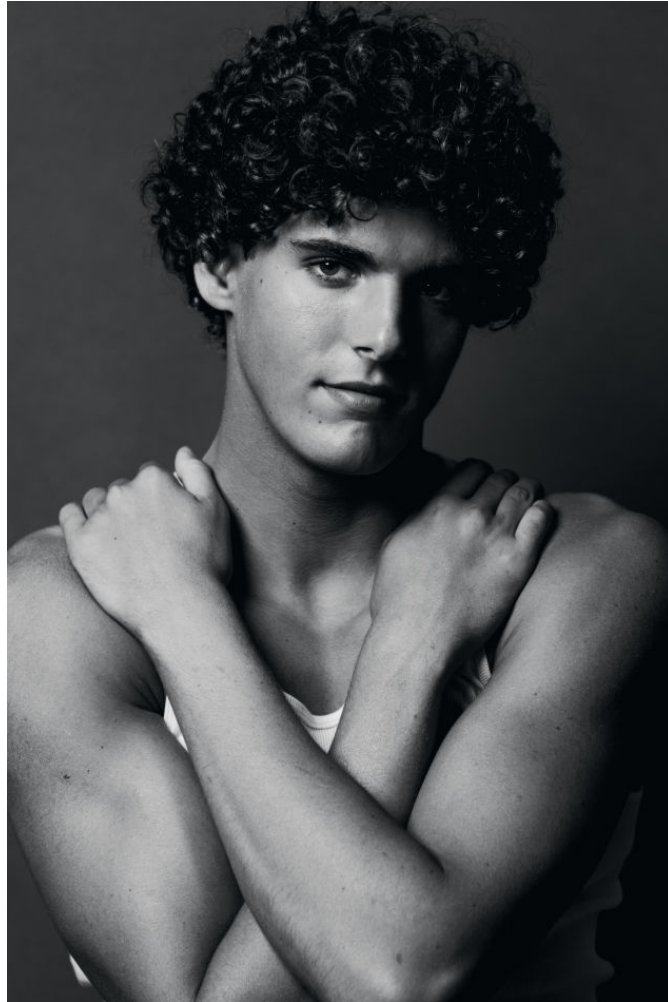

MIPM MODELS

Victor Katz

Height : 6'3" / 191 cm | Waist : 34" / 86 cm | Chest : 40" / 102 cm | Hips : 40" / 102 cm | Hair Colour : Brown | Eyes : Blue