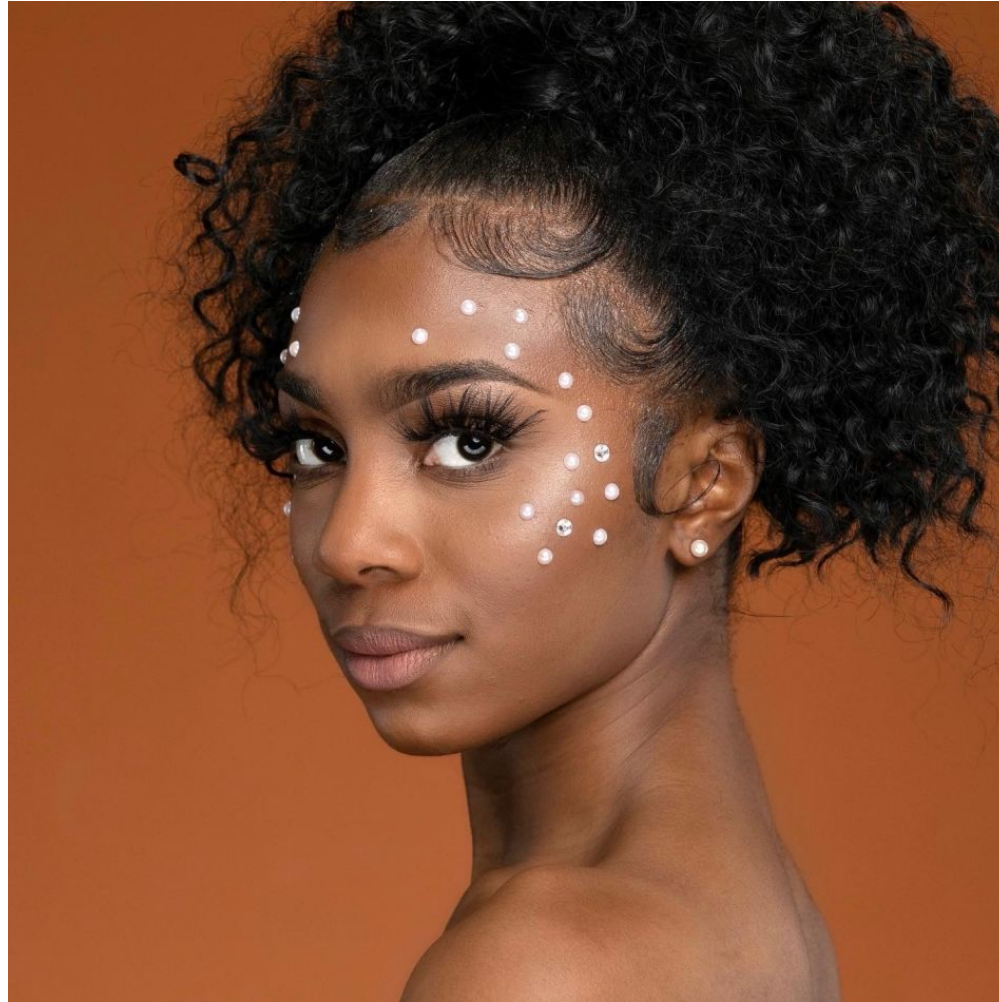

Charda "Char-day" Jameson

MIPM MODELS

Charda "Char-day" Jameson

Height : 5'6" / 168 cm | Bust : 35.5" / 90 cm | Waist : 28" / 71 cm | Hips : 37" / 94 cm | Shoe : 9.0 US / 6.5 UK | Hair Colour : Dark Brown | Eyes : Brown