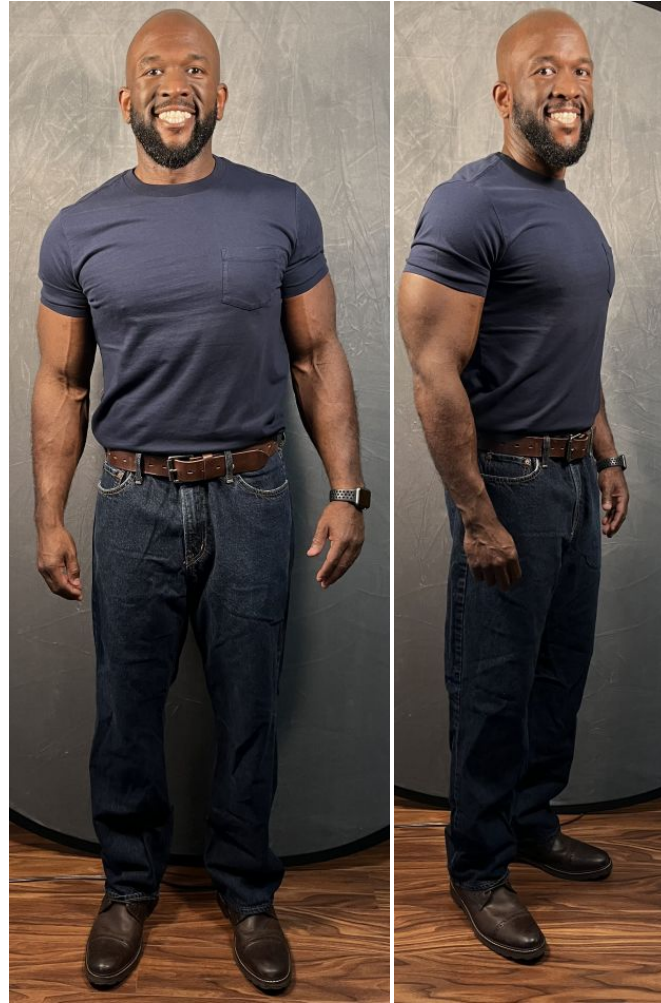

MIPM MODELS

Clay Cureton

Height : 5'10" / 178 cm | Waist : 36" / 91 cm | Chest : 42" / 107 cm | Hips : 40" / 102 cm | Hair Colour : Bald | Eyes : Brown

MPM MODELS

Clay Cureton

Height : 5'10" / 178 cm | Waist : 36" / 91 cm | Chest : 42" / 107 cm | Hips : 40" / 102 cm | Hair Colour : Bald | Eyes : Brown

MPM MODELS

Clay Cureton

Height : 5'10" / 178 cm | Waist : 36" / 91 cm | Chest : 42" / 107 cm | Hips : 40" / 102 cm | Hair Colour : Bald | Eyes : Brown

MPM MODELS