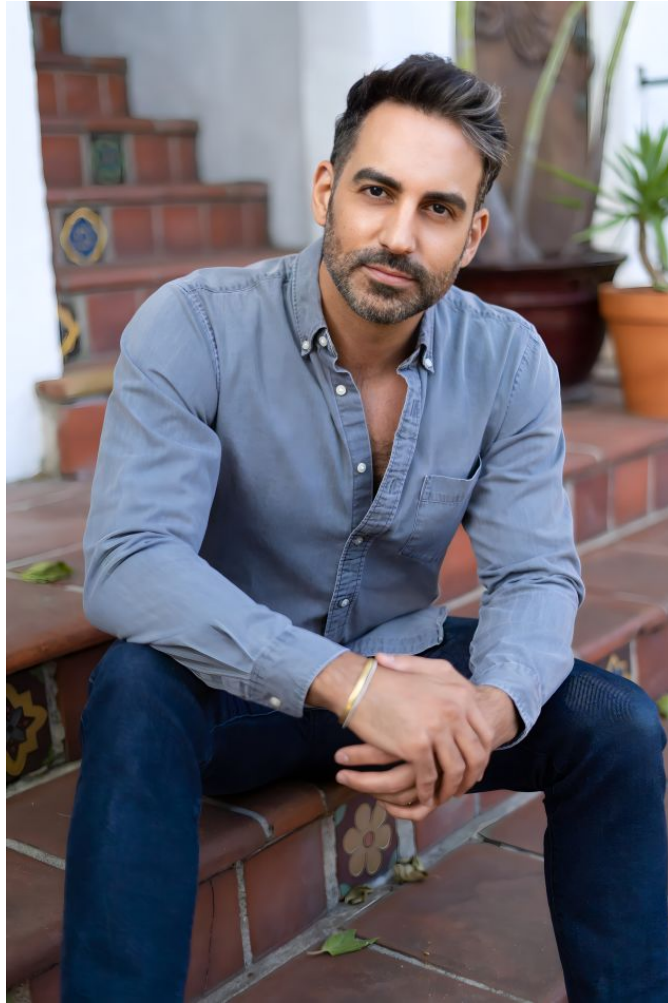

# MPM MODELS

Danny Ata

Height : 5'11" / 180 cm | Waist : 32" / 81 cm | Chest : 40" / 102 cm | Hips : 39.5" / 100 cm | Hair Colour : Dark Brown | Eyes : Brown