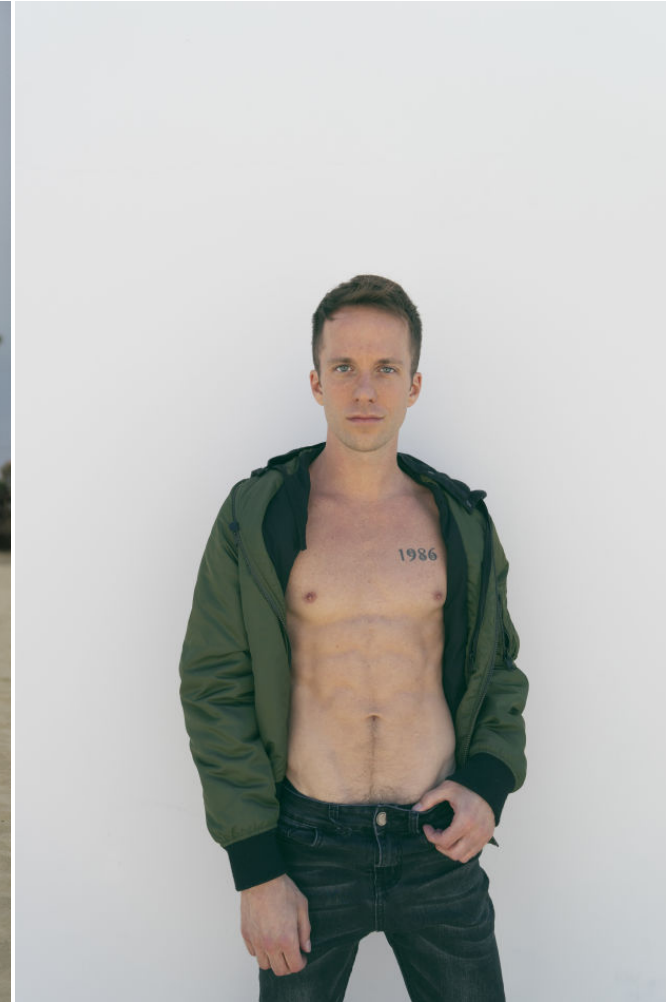

MPM MODELS

Kyle Blitch

Height : 5'8" / 173 cm | Waist : 28" / 71 cm | Hair Colour : Dirty Blonde | Eyes : Blue/Green

MPM MODELS

Kyle Blitch

Height : 5'8" / 173 cm | Waist : 28" / 71 cm | Hair Colour : Dirty Blonde | Eyes : Blue/Green

MPM MODELS

Kyle Blich

Height : 5'8" / 173 cm | Waist : 28" / 71 cm | Hair Colour : Dirty Blonde | Eyes : Blue/Green

MPM MODELS

Kyle Blich

Height : 5'8" / 173 cm | Waist : 28" / 71 cm | Hair Colour : Dirty Blonde | Eyes : Blue/Green

MIPM MODELS

Kyle Blitch

Height : 5'8" / 173 cm | Waist : 28" / 71 cm | Hair Colour : Dirty Blonde | Eyes : Blue/Green

MIPM MODELS

Kyle Blitch

Height : 5'8" / 173 cm | Waist : 28" / 71 cm | Hair Colour : Dirty Blonde | Eyes : Blue/Green

MIPM MODELS

Kyle Blitch

Height : 5'8" / 173 cm | Waist : 28" / 71 cm | Hair Colour : Dirty Blonde | Eyes : Blue/Green