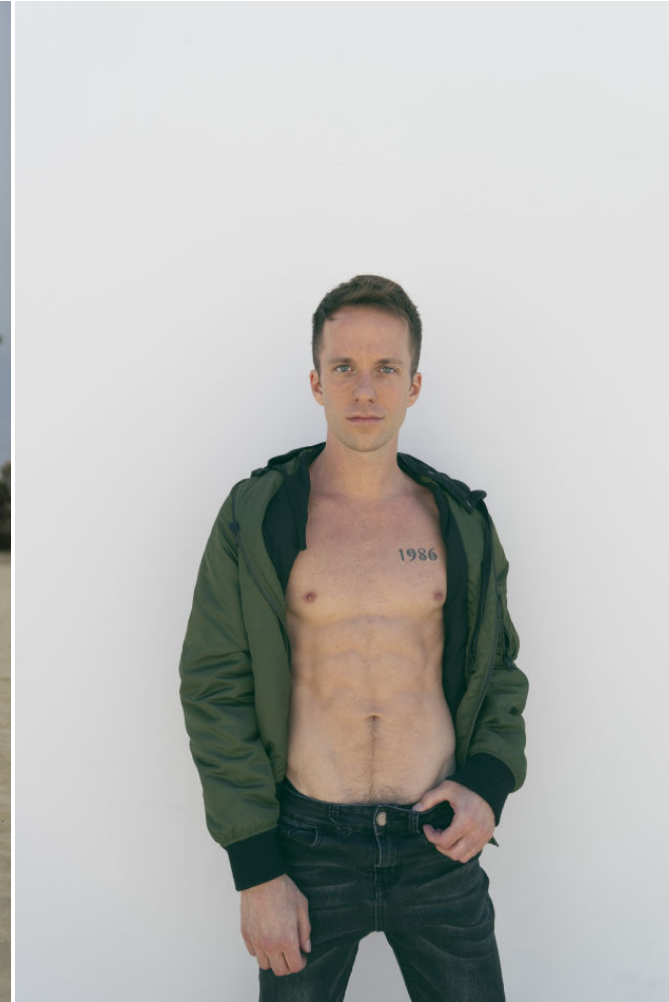

MPM MODELS

Kyle Blitch

Height : 5'8" / 173 cm | Waist : 28" / 71 cm | Hair Colour : Dirty Blonde | Eyes : Blue/Green

MPM MODELS

Kyle Blitch

Height : 5'8" / 173 cm | Waist : 28" / 71 cm | Hair Colour : Dirty Blonde | Eyes : Blue/Green

MPM MODELS

Kyle Blich

Height : 5'8" / 173 cm | Waist : 28" / 71 cm | Hair Colour : Dirty Blonde | Eyes : Blue/Green

MPM MODELS

Kyle Blich

Height : 5'8" / 173 cm | Waist : 28" / 71 cm | Hair Colour : Dirty Blonde | Eyes : Blue/Green

MIPM MODELS

Kyle Blitch

Height : 5'8" / 173 cm | Waist : 28" / 71 cm | Hair Colour : Dirty Blonde | Eyes : Blue/Green

MIPM MODELS

Kyle Blitch

Height : 5'8" / 173 cm | Waist : 28" / 71 cm | Hair Colour : Dirty Blonde | Eyes : Blue/Green

MIPM MODELS

Kyle Blitch

Height : 5'8" / 173 cm | Waist : 28" / 71 cm | Hair Colour : Dirty Blonde | Eyes : Blue/Green