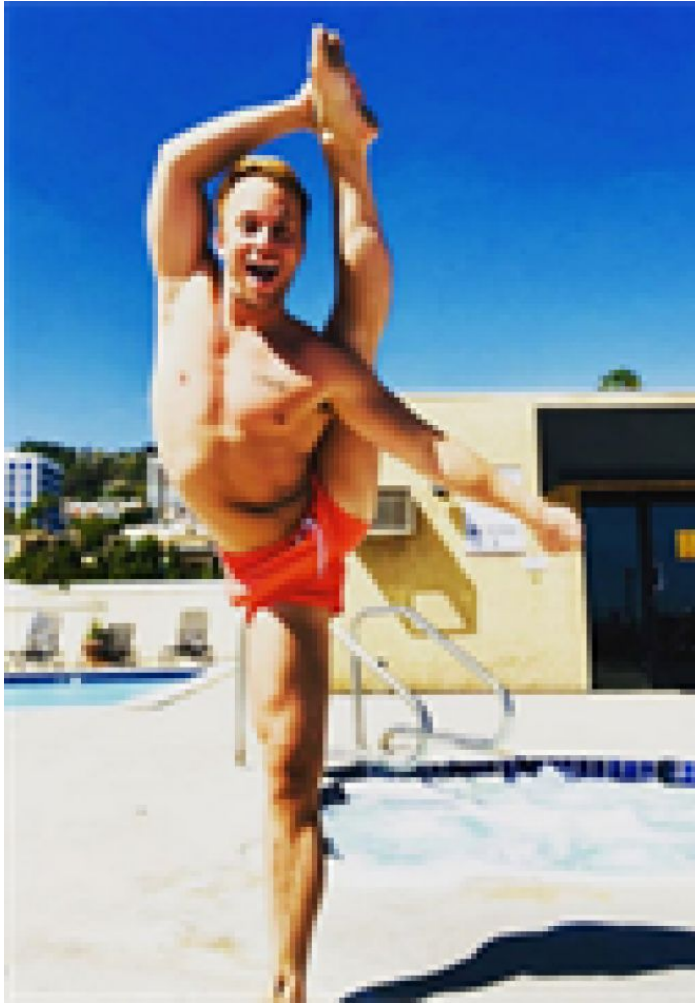

MPM MODELS

Kyle Blitch

Height : 5'8" / 173 cm | Waist : 28" / 71 cm | Hair Colour : Dirty Blonde | Eyes : Blue/Green

MPM MODELS

Kyle Blitch

Height : 5'8" / 173 cm | Waist : 28" / 71 cm | Hair Colour : Dirty Blonde | Eyes : Blue/Green

MPM MODELS

Kyle Blich

Height : 5'8" / 173 cm | Waist : 28" / 71 cm | Hair Colour : Dirty Blonde | Eyes : Blue/Green

MPM MODELS

Kyle Blich

Height : 5'8" / 173 cm | Waist : 28" / 71 cm | Hair Colour : Dirty Blonde | Eyes : Blue/Green

MIPM MODELS

Kyle Blitch

Height : 5'8" / 173 cm | Waist : 28" / 71 cm | Hair Colour : Dirty Blonde | Eyes : Blue/Green

MIPM MODELS

Kyle Blitch

Height : 5'8" / 173 cm | Waist : 28" / 71 cm | Hair Colour : Dirty Blonde | Eyes : Blue/Green

MIPM MODELS

Kyle Blitch

Height : 5'8" / 173 cm | Waist : 28" / 71 cm | Hair Colour : Dirty Blonde | Eyes : Blue/Green