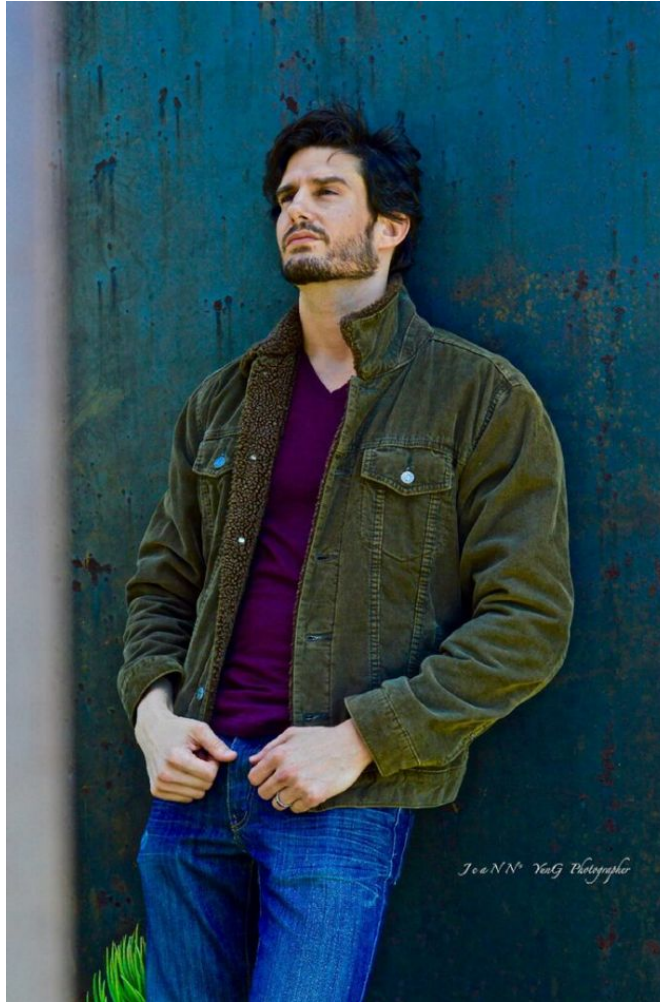

MPM MODELS

Edward Finlay

Height : 6'0" / 183 cm | Waist : 32" / 81 cm | Chest : 40" / 102 cm | Hips : 39" / 99 cm | Hair Colour : Dark Brown | Eyes : Hazel