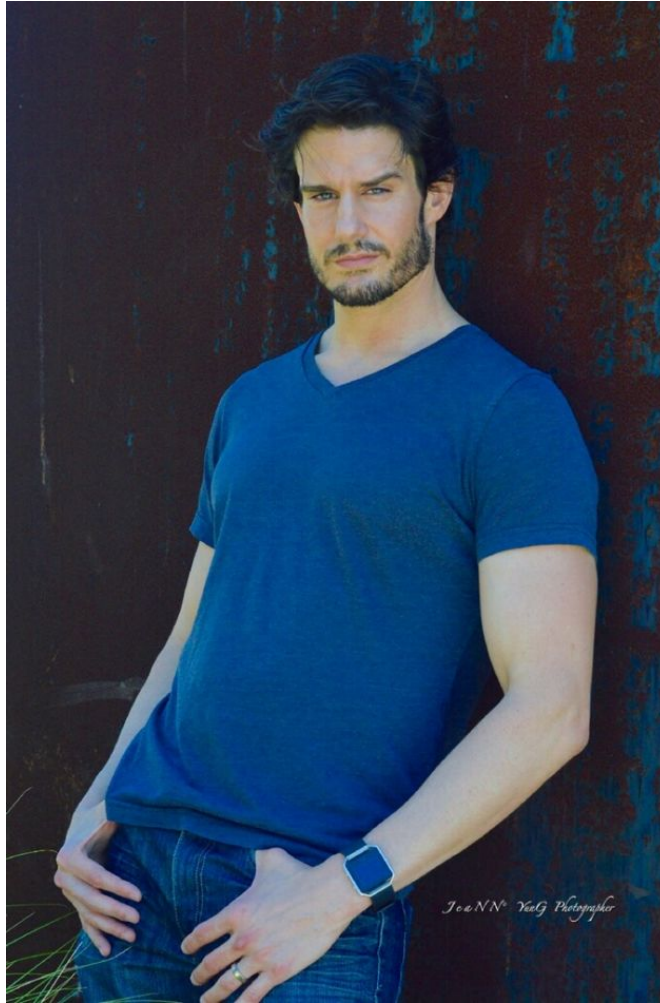

# MIPM MODELS

Edward Finlay

Height : 6'0" / 183 cm | Waist : 32" / 81 cm | Chest : 40" / 102 cm | Hips : 39" / 99 cm | Hair Colour : Dark Brown | Eyes : Hazel

# MPM MODELS

Edward Finlay

Height : 6'0" / 183 cm | Waist : 32" / 81 cm | Chest : 40" / 102 cm | Hips : 39" / 99 cm | Hair Colour : Dark Brown | Eyes : Hazel