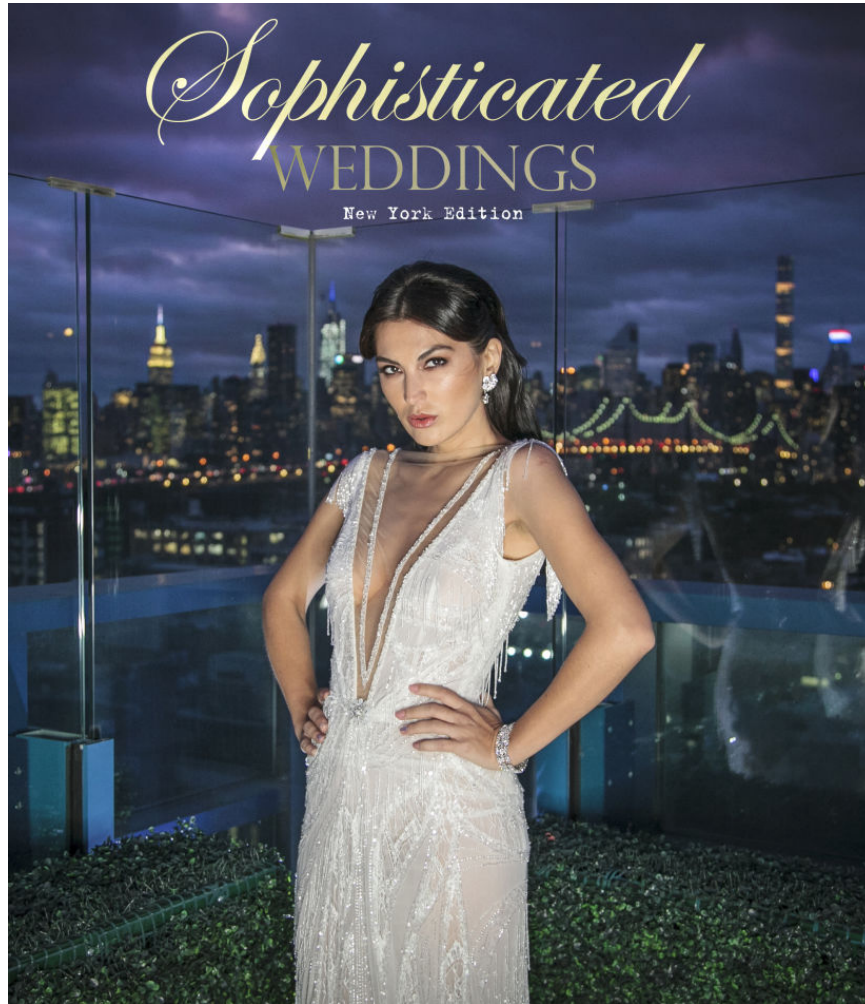

MPM MODELS

Tatiana Tayeh

Height : 5'8" / 173 cm | Bust : 34.5" / 88 cm | Waist : 26" / 66 cm | Hips : 37" / 94 cm | Shoe : 8.0 US / 6.0 UK | Hair Colour : Brown | Eyes : Brown