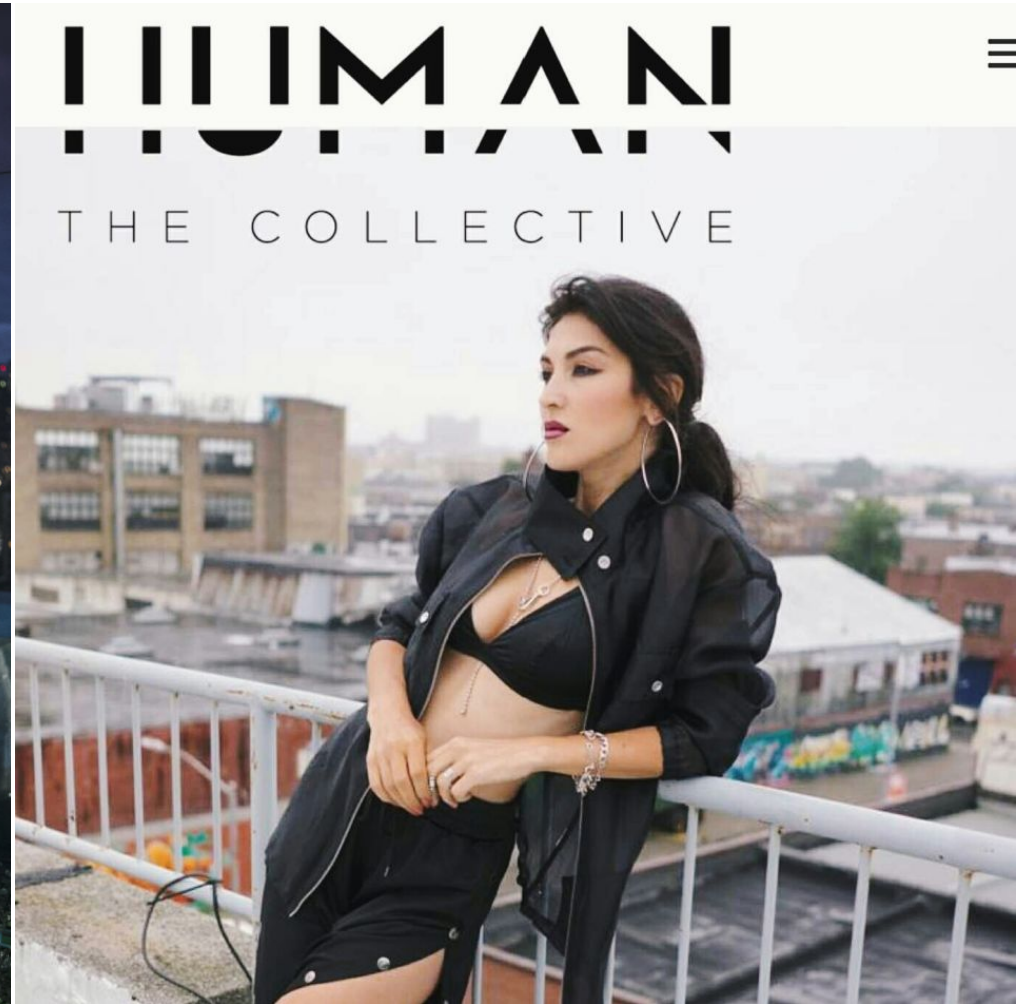

MPM MODELS

Tatiana Tayeh

Height : 5'8" / 173 cm | Bust : 34.5" / 88 cm | Waist : 26" / 66 cm | Hips : 37" / 94 cm | Shoe : 8.0 US / 6.0 UK | Hair Colour : Brown | Eyes : Brown