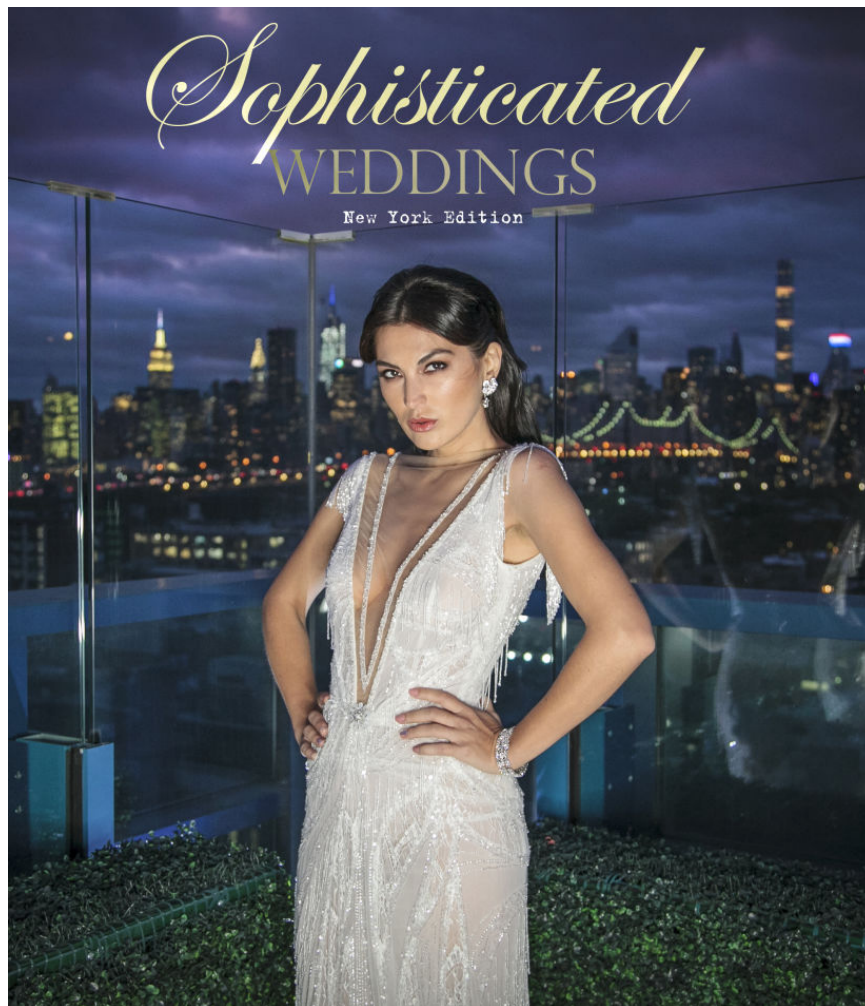

MPM MODELS

Tatiana Tayeh

Height : 5'8" / 173 cm | Bust : 34.5" / 88 cm | Waist : 26" / 66 cm | Hips : 37" / 94 cm | Shoe : 8.0 US / 6.0 UK | Hair Colour : Brown | Eyes : Brown