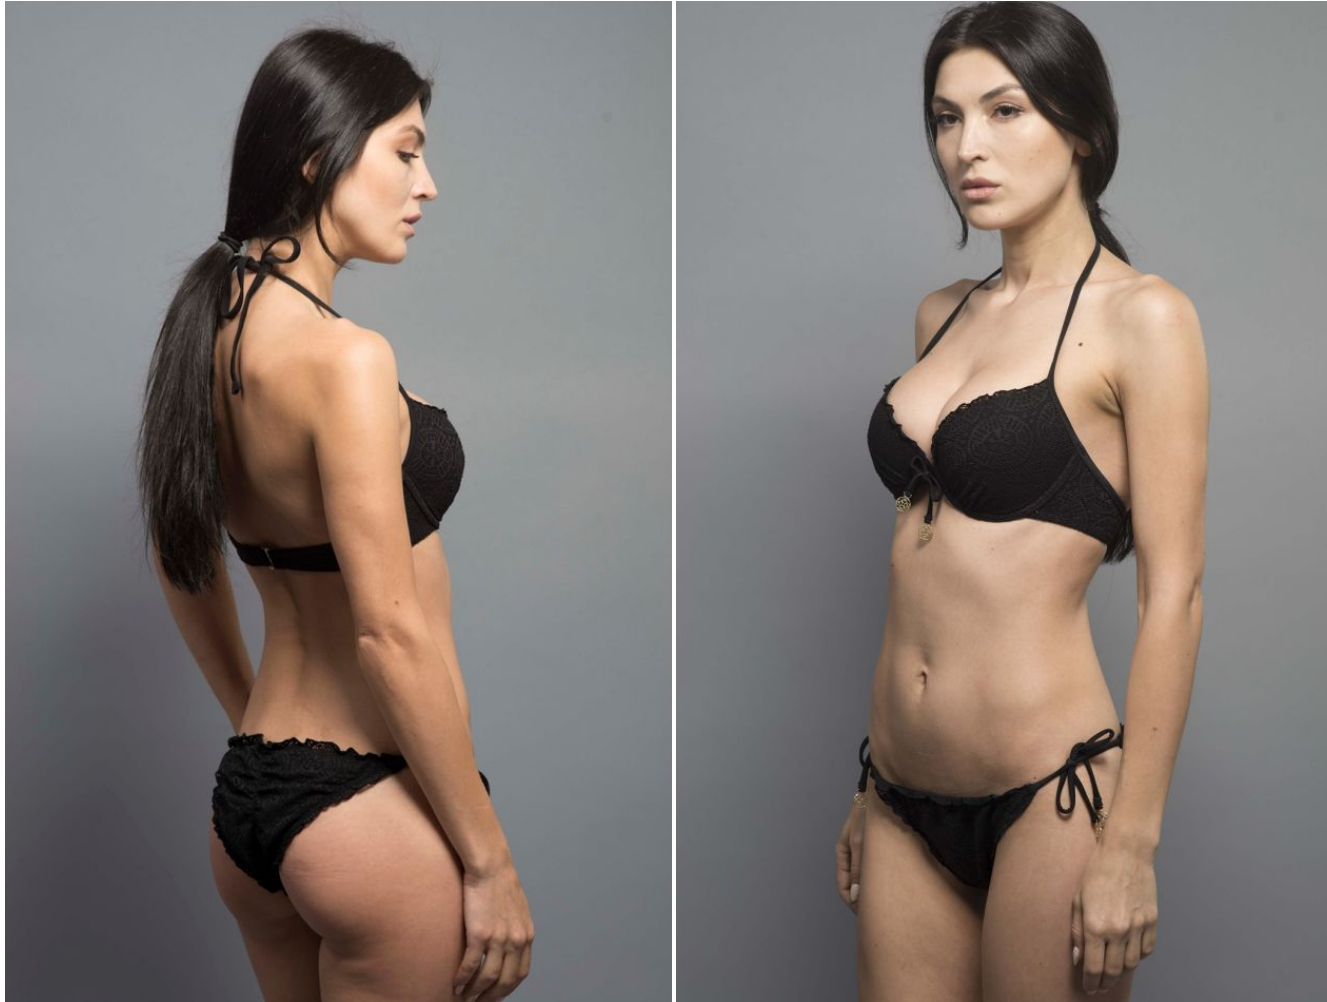

MPM MODELS

Tatiana Tayeh

Height : 5'8" / 173 cm | Bust : 34.5" / 88 cm | Waist : 26" / 66 cm | Hips : 37" / 94 cm | Shoe : 8.0 US / 6.0 UK | Hair Colour : Brown | Eyes : Brown

MPM MODELS

Tatiana Tayeh

Height : 5'8" / 173 cm | Bust : 34.5" / 88 cm | Waist : 26" / 66 cm | Hips : 37" / 94 cm | Shoe : 8.0 US / 6.0 UK | Hair Colour : Brown | Eyes : Brown

MIPM MODELS

Tatiana Tayeh

Height : 5'8" / 173 cm | Bust : 34.5" / 88 cm | Waist : 26" / 66 cm | Hips : 37" / 94 cm | Shoe : 8.0 US / 6.0 UK | Hair Colour : Brown | Eyes : Brown

MPM MODELS

Tatiana Tayeh

Height : 5'8" / 173 cm | Bust : 34.5" / 88 cm | Waist : 26" / 66 cm | Hips : 37" / 94 cm | Shoe : 8.0 US / 6.0 UK | Hair Colour : Brown | Eyes : Brown