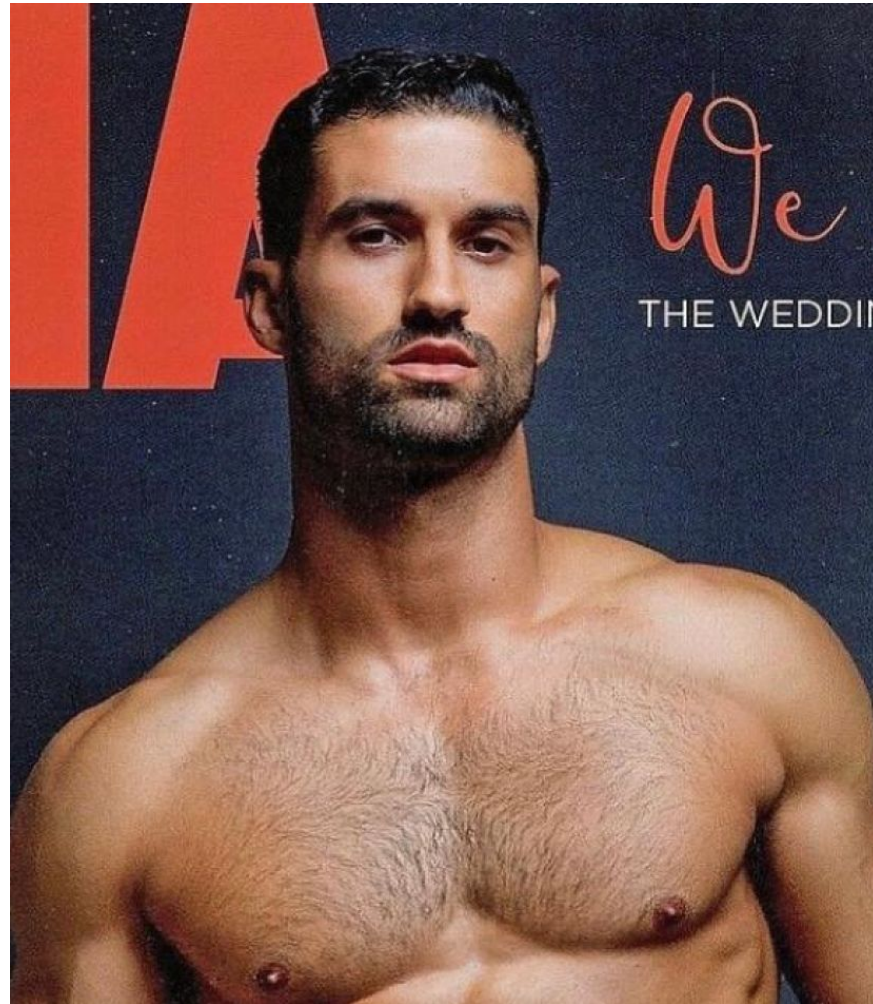

# MIPM MODELS

Iggy Goncalves

Height : 6'1" / 185 cm | Waist : 31" / 79 cm | Chest : 42" / 107 cm | Hips : 39" / 99 cm | Hair Colour : Brown | Eyes : Brown

# MPM MODELS

Iggy Goncalves

Height : 6'1" / 185 cm | Waist : 31" / 79 cm | Chest : 42" / 107 cm | Hips : 39" / 99 cm | Hair Colour : Brown | Eyes : Brown