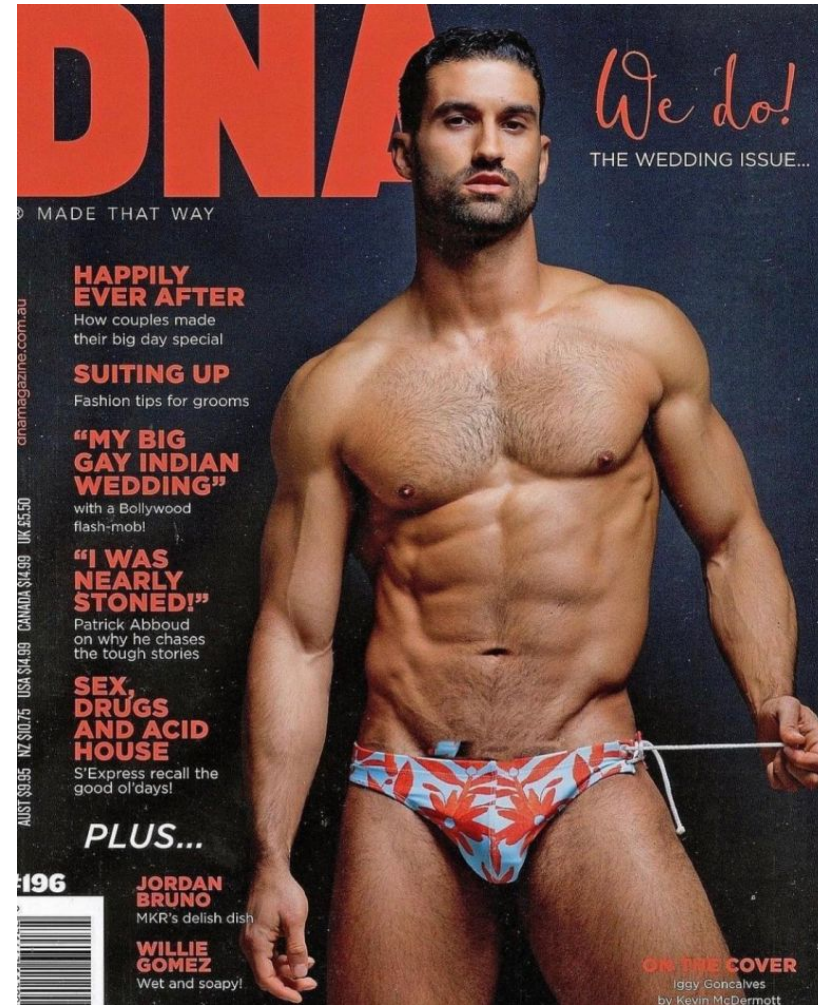

MIPM MODELS

Iggy Goncalves

Height : 6'1" / 185 cm | Waist : 31" / 79 cm | Chest : 42" / 107 cm | Hips : 39" / 99 cm | Hair Colour : Brown | Eyes : Brown

MIPM MODELS

Iggy Goncalves

Height : 6'1" / 185 cm | Waist : 31" / 79 cm | Chest : 42" / 107 cm | Hips : 39" / 99 cm | Hair Colour : Brown | Eyes : Brown

MPM MODELS

Iggy Goncalves

Height : 6'1" / 185 cm | Waist : 31" / 79 cm | Chest : 42" / 107 cm | Hips : 39" / 99 cm | Hair Colour : Brown | Eyes : Brown

MIPM MODELS

Iggy Goncalves

Height : 6'1" / 185 cm | Waist : 31" / 79 cm | Chest : 42" / 107 cm | Hips : 39" / 99 cm | Hair Colour : Brown | Eyes : Brown

M P M MODELS

Iggy Goncalves

Height : 6'1" / 185 cm | Waist : 31" / 79 cm | Chest : 42" / 107 cm | Hips : 39" / 99 cm | Hair Colour : Brown | Eyes : Brown

MIPM MODELS

Iggy Goncalves

Height : 6'1" / 185 cm | Waist : 31" / 79 cm | Chest : 42" / 107 cm | Hips : 39" / 99 cm | Hair Colour : Brown | Eyes : Brown