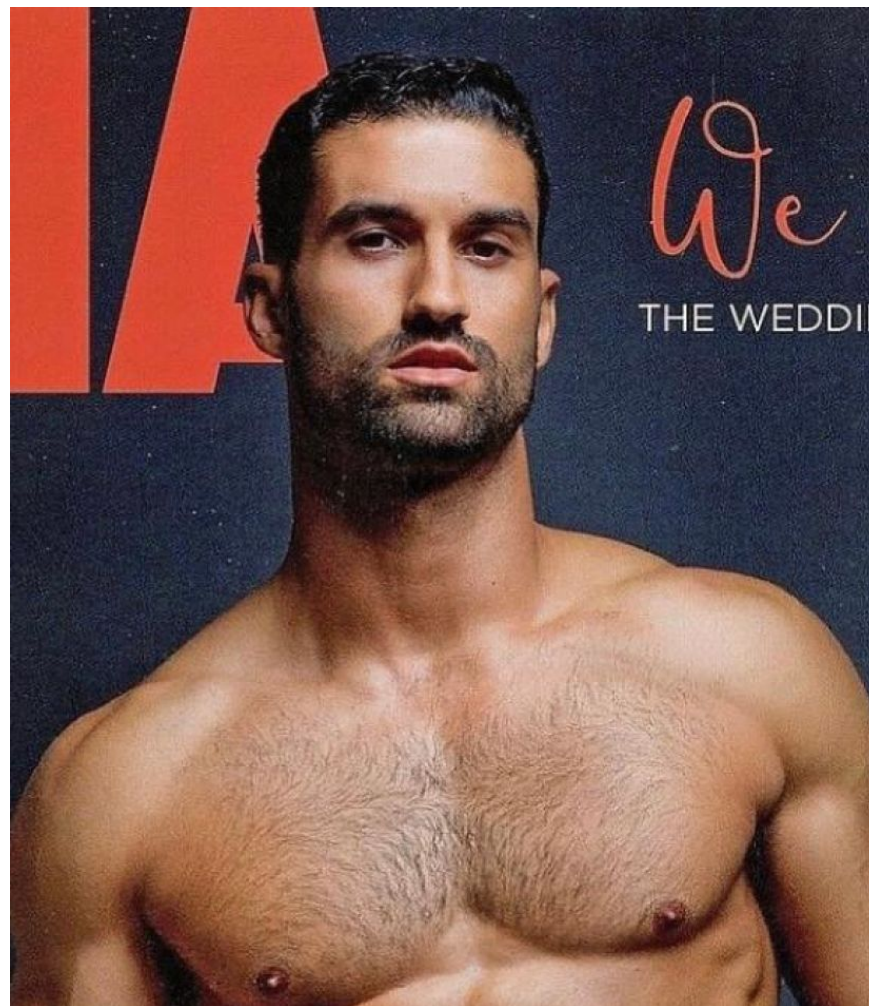

MIPM MODELS

Iggy Goncalves

Height : 6'1" / 185 cm | Waist : 31" / 79 cm | Chest : 42" / 107 cm | Hips : 39" / 99 cm | Hair Colour : Brown | Eyes : Brown

MIPM MODELS

Iggy Goncalves

Height : 6'1" / 185 cm | Waist : 31" / 79 cm | Chest : 42" / 107 cm | Hips : 39" / 99 cm | Hair Colour : Brown | Eyes : Brown

MPM MODELS

Iggy Goncalves

Height : 6'1" / 185 cm | Waist : 31" / 79 cm | Chest : 42" / 107 cm | Hips : 39" / 99 cm | Hair Colour : Brown | Eyes : Brown

MIPM MODELS

Iggy Goncalves

Height : 6'1" / 185 cm | Waist : 31" / 79 cm | Chest : 42" / 107 cm | Hips : 39" / 99 cm | Hair Colour : Brown | Eyes : Brown