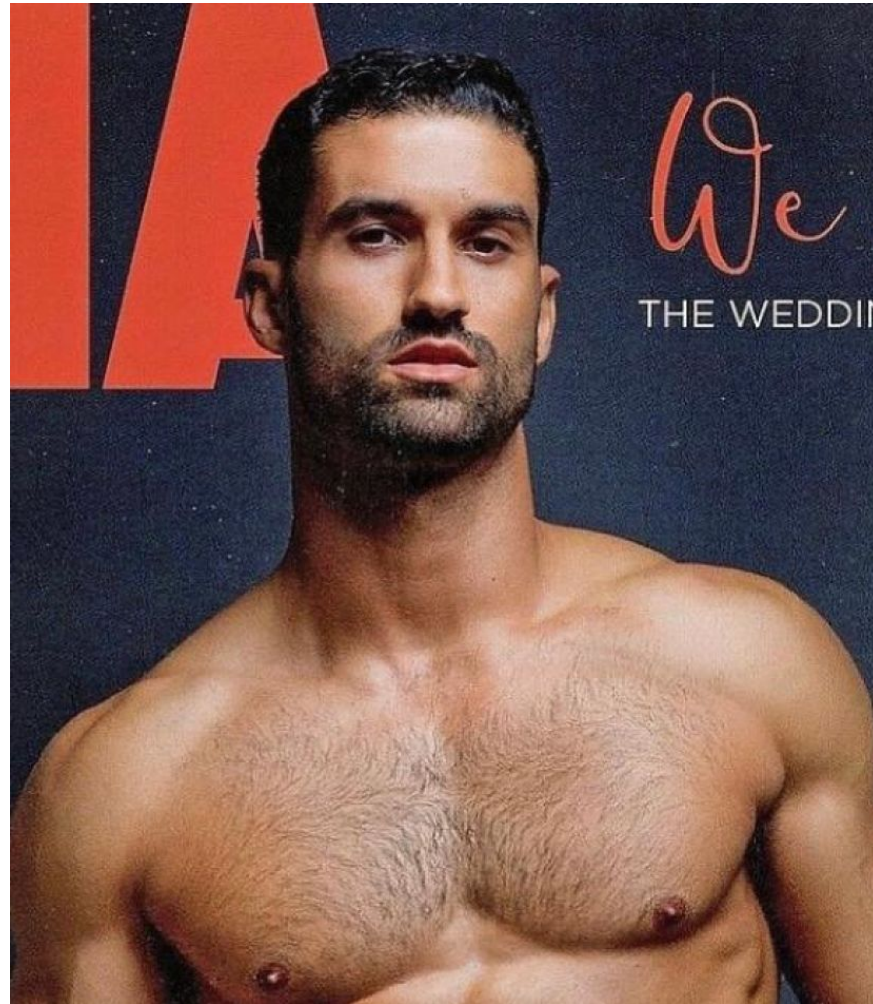

# MIPM MODELS

Iggy Goncalves

Height : 6'1" / 185 cm | Waist : 31" / 79 cm | Chest : 42" / 107 cm | Hips : 39" / 99 cm | Hair Colour : Brown | Eyes : Brown