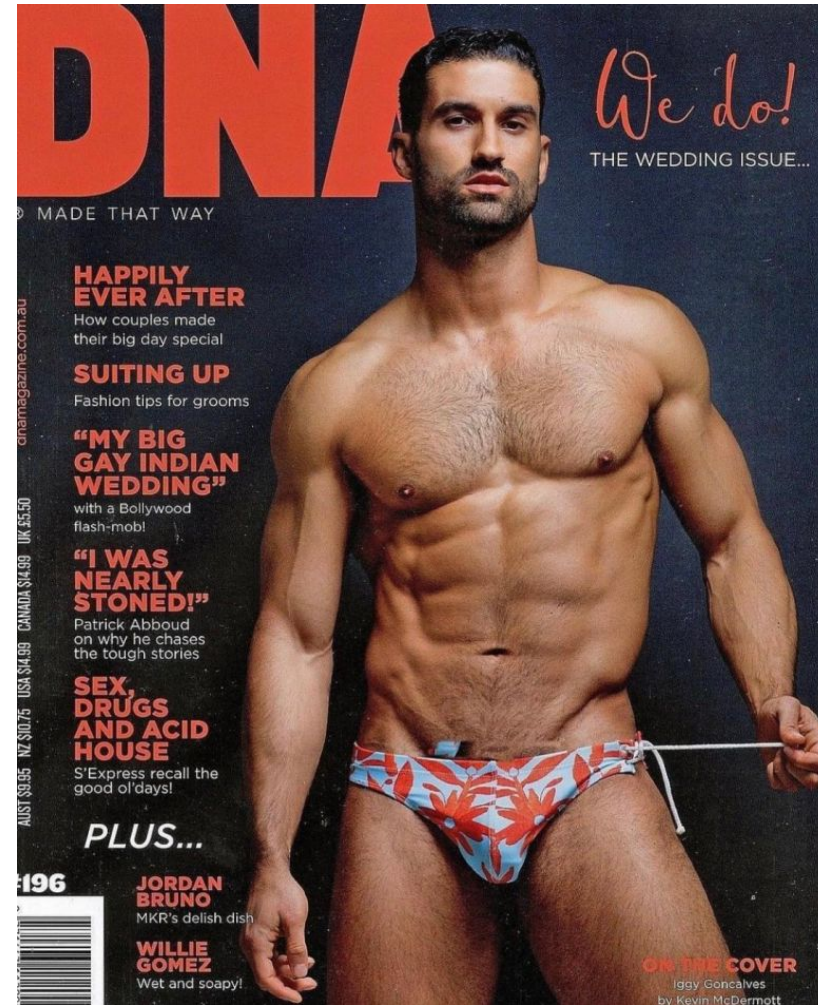

# MIPM MODELS

Iggy Goncalves

Height : 6'1" / 185 cm | Waist : 31" / 79 cm | Chest : 42" / 107 cm | Hips : 39" / 99 cm | Hair Colour : Brown | Eyes : Brown

# MPM MODELS

Iggy Goncalves

Height : 6'1" / 185 cm | Waist : 31" / 79 cm | Chest : 42" / 107 cm | Hips : 39" / 99 cm | Hair Colour : Brown | Eyes : Brown