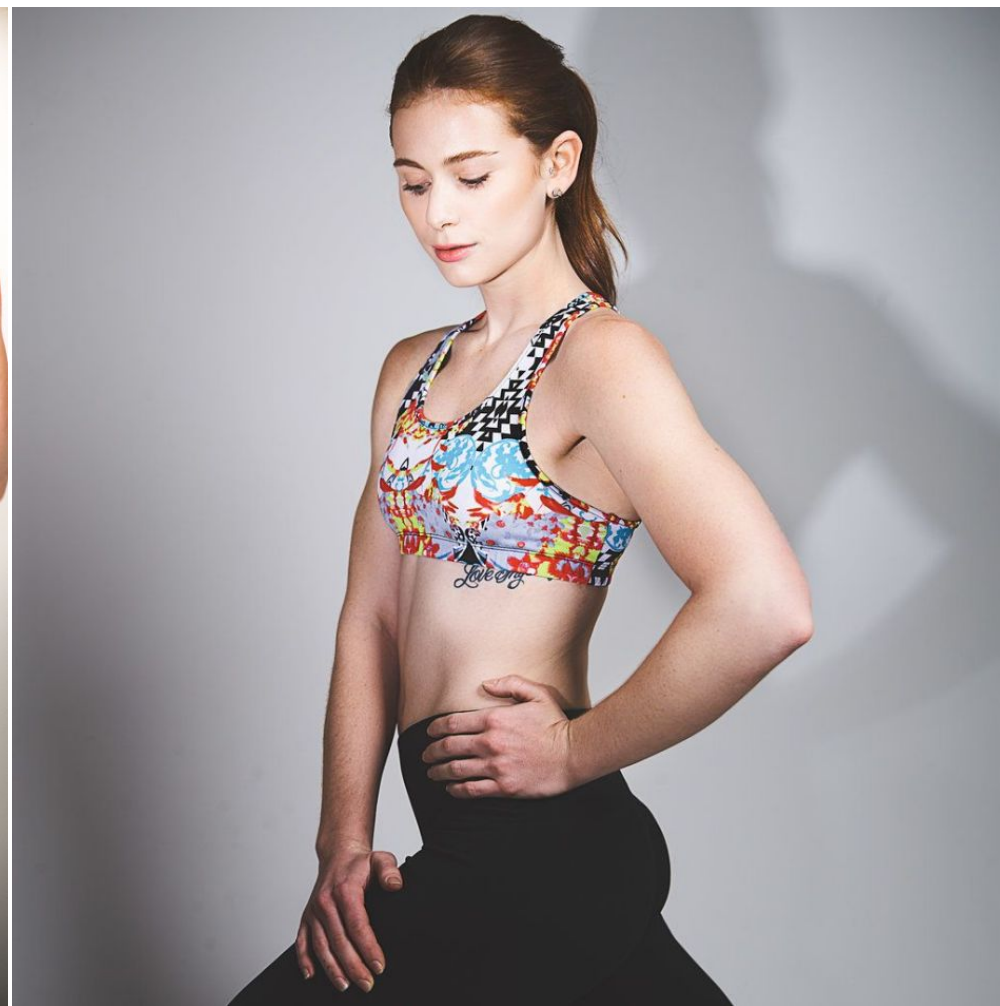

MIPM MODELS

Marion Birdsall

Height : 5'8" / 173 cm | Bust : 35" / 89 cm | Waist : 29.5" / 75 cm | Hips : 40.5" / 103 cm | Shoe : 9.5 US / 7.0 UK | Hair Colour : Red | Eyes : Hazel

MPM MODELS

Marion Birdsall

Height : 5'8" / 173 cm | Bust : 35" / 89 cm | Waist : 29.5" / 75 cm | Hips : 40.5" / 103 cm | Shoe : 9.5 US / 7.0 UK | Hair Colour : Red | Eyes : Hazel

MIPM MODELS

Marion Birdsall

Height : 5'8" / 173 cm | Bust : 35" / 89 cm | Waist : 29.5" / 75 cm | Hips : 40.5" / 103 cm | Shoe : 9.5 US / 7.0 UK | Hair Colour : Red | Eyes : Hazel

MPM MODELS

Marion Birdsall

Height : 5'8" / 173 cm | Bust : 35" / 89 cm | Waist : 29.5" / 75 cm | Hips : 40.5" / 103 cm | Shoe : 9.5 US / 7.0 UK | Hair Colour : Red | Eyes : Hazel

MPM MODELS

Marion Birdsall

Height : 5'8" / 173 cm | Bust : 35" / 89 cm | Waist : 29.5" / 75 cm | Hips : 40.5" / 103 cm | Shoe : 9.5 US / 7.0 UK | Hair Colour : Red | Eyes : Hazel

MPM MODELS