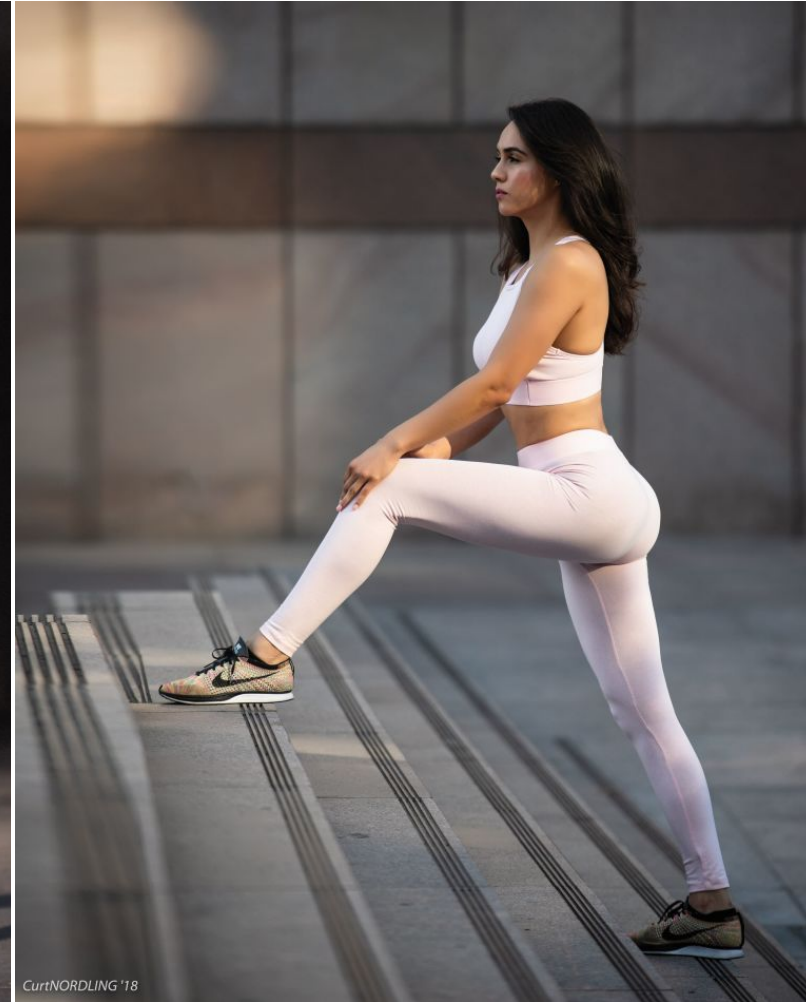

MPM MODELS

Elizabeth Perez

Height : 5'8" / 173 cm | Bust : 36.5" / 93 cm | Waist : 28" / 71 cm | Hips : 39" / 99 cm | Shoe : 9.0 US / 6.5 UK | Hair Colour : Brown | Eyes : Brown

MPM MODELS

Elizabeth Perez

Height : 5'8" / 173 cm | Bust : 36.5" / 93 cm | Waist : 28" / 71 cm | Hips : 39" / 99 cm | Shoe : 9.0 US / 6.5 UK | Hair Colour : Brown | Eyes : Brown

MIPM MODELS

Elizabeth Perez

Height : 5'8" / 173 cm | Bust : 36.5" / 93 cm | Waist : 28" / 71 cm | Hips : 39" / 99 cm | Shoe : 9.0 US / 6.5 UK | Hair Colour : Brown | Eyes : Brown