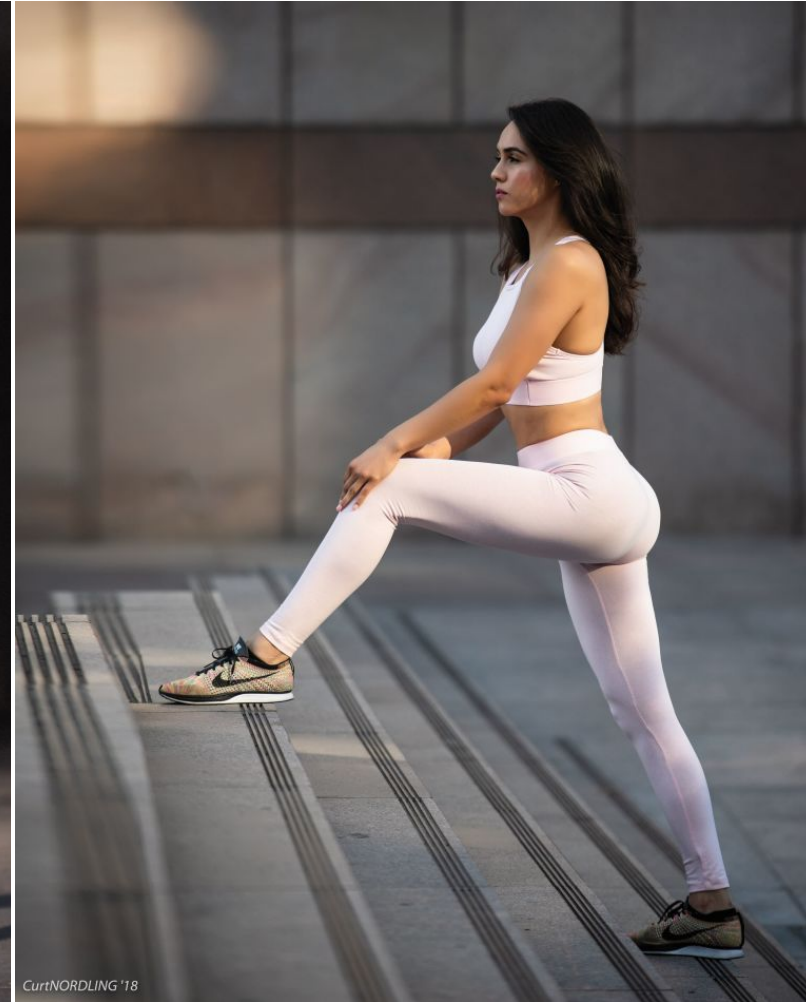

MIPM MODELS

Elizabeth Perez

Height : 5'8" / 173 cm | Bust : 36.5" / 93 cm | Waist : 27" / 69 cm | Hips : 38" / 97 cm | Shoe : 9.0 US / 6.5 UK | Hair Colour : Brown | Eyes : Brown

MPM MODELS

Elizabeth Perez

Height : 5'8" / 173 cm | Bust : 36.5" / 93 cm | Waist : 27" / 69 cm | Hips : 38" / 97 cm | Shoe : 9.0 US / 6.5 UK | Hair Colour : Brown | Eyes : Brown

MIPM MODELS

Elizabeth Perez

Height : 5'8" / 173 cm | Bust : 36.5" / 93 cm | Waist : 27" / 69 cm | Hips : 38" / 97 cm | Shoe : 9.0 US / 6.5 UK | Hair Colour : Brown | Eyes : Brown

MPM MODELS

Elizabeth Perez

Height : 5'8" / 173 cm | Bust : 36.5" / 93 cm | Waist : 27" / 69 cm | Hips : 38" / 97 cm | Shoe : 9.0 US / 6.5 UK | Hair Colour : Brown | Eyes : Brown

MPM MODELS

Elizabeth Perez