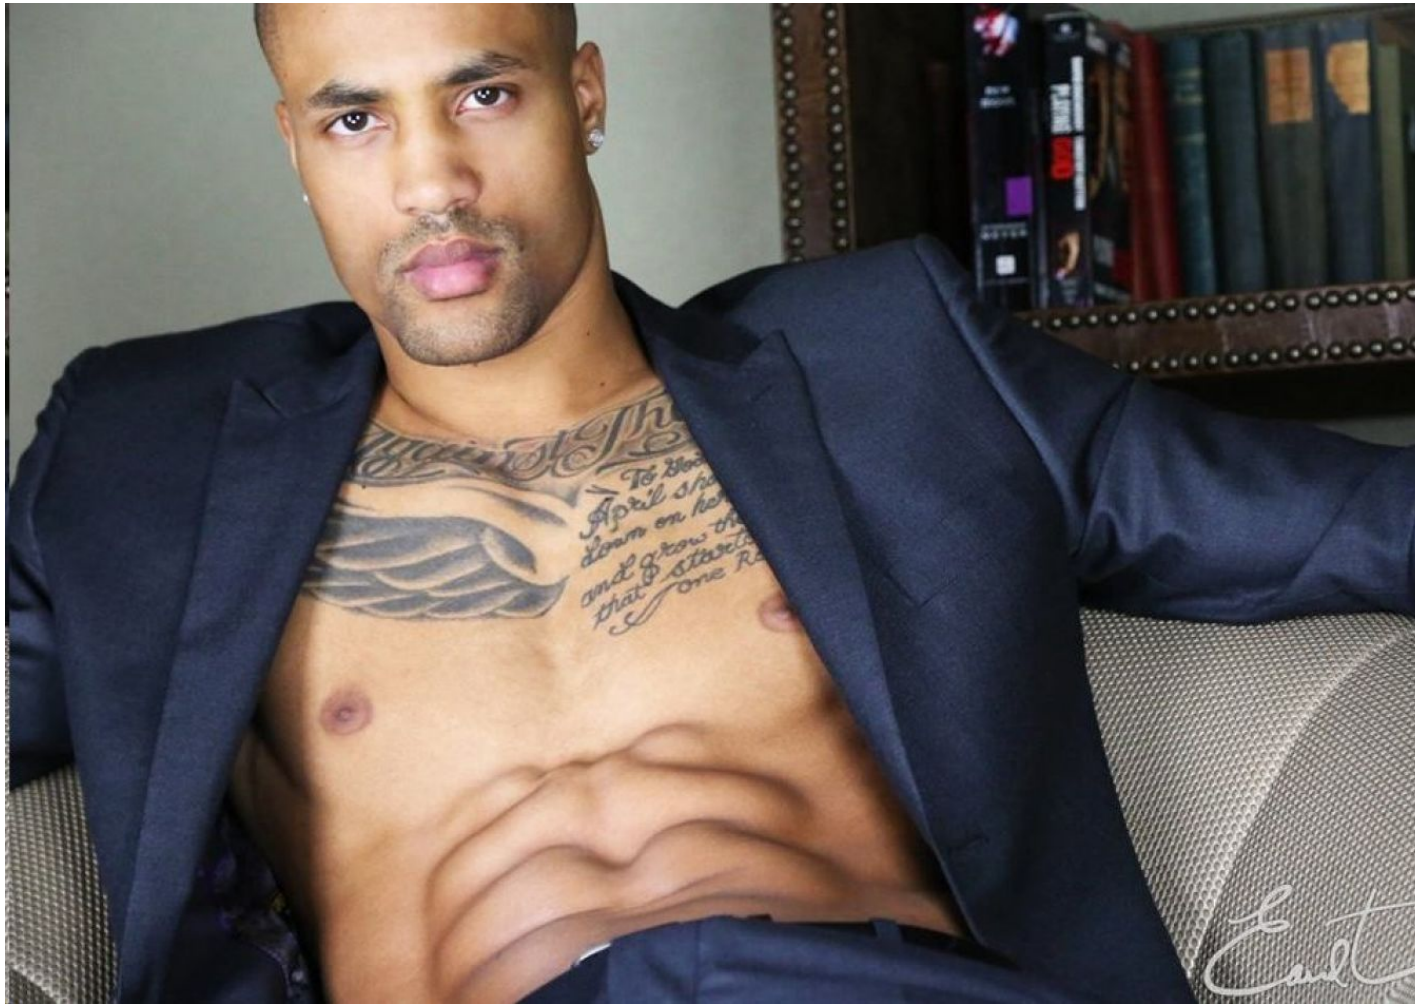

MPM MODELS

Tyson Bettis

Height : 6'6" / 198 cm | Waist : 34" / 86 cm | Chest : 42" / 107 cm | Hips : 39" / 99 cm | Hair Colour : Brown | Eyes : Brown

MPM MODELS

Tyson Bettis

Height : 6'6" / 198 cm | Waist : 34" / 86 cm | Chest : 42" / 107 cm | Hips : 39" / 99 cm | Hair Colour : Brown | Eyes : Brown