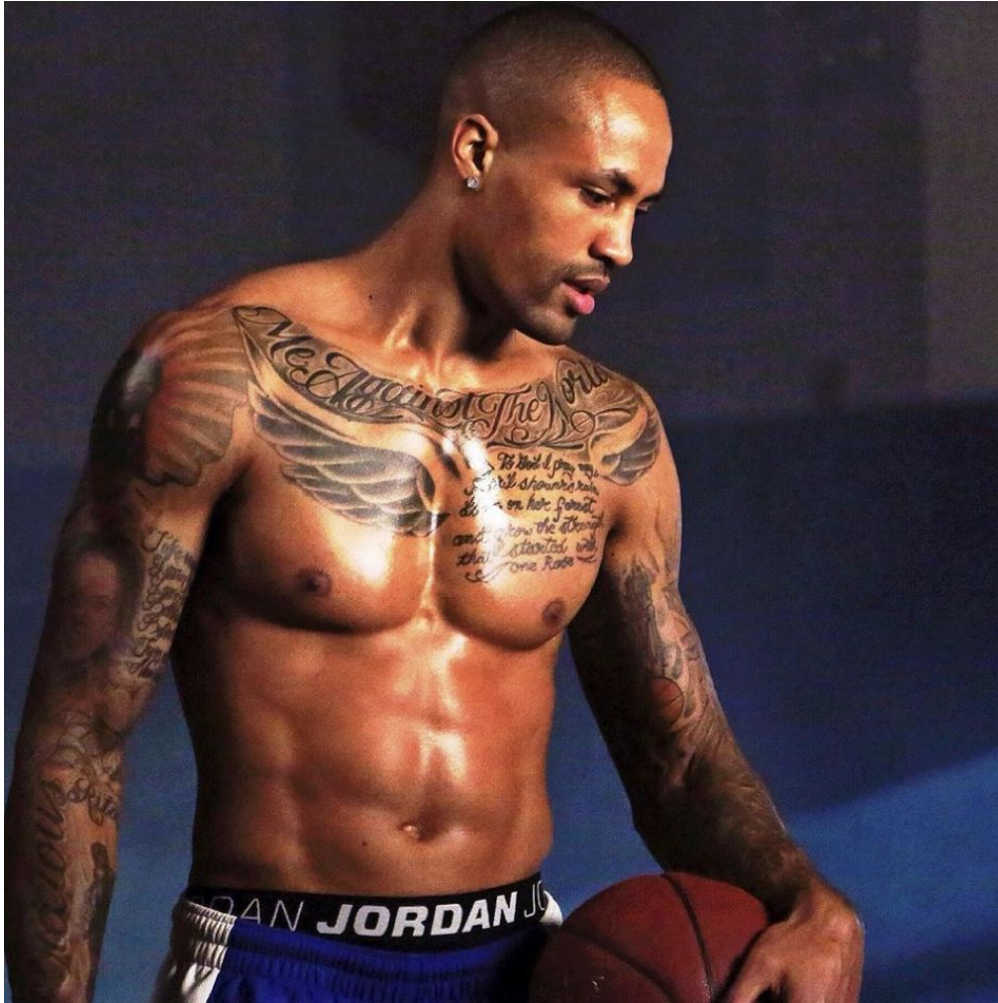

MPM MODELS

Tyson Bettis

Height : 6'6" / 198 cm | Waist : 34" / 86 cm | Chest : 42" / 107 cm | Hips : 39" / 99 cm | Hair Colour : Brown | Eyes : Brown