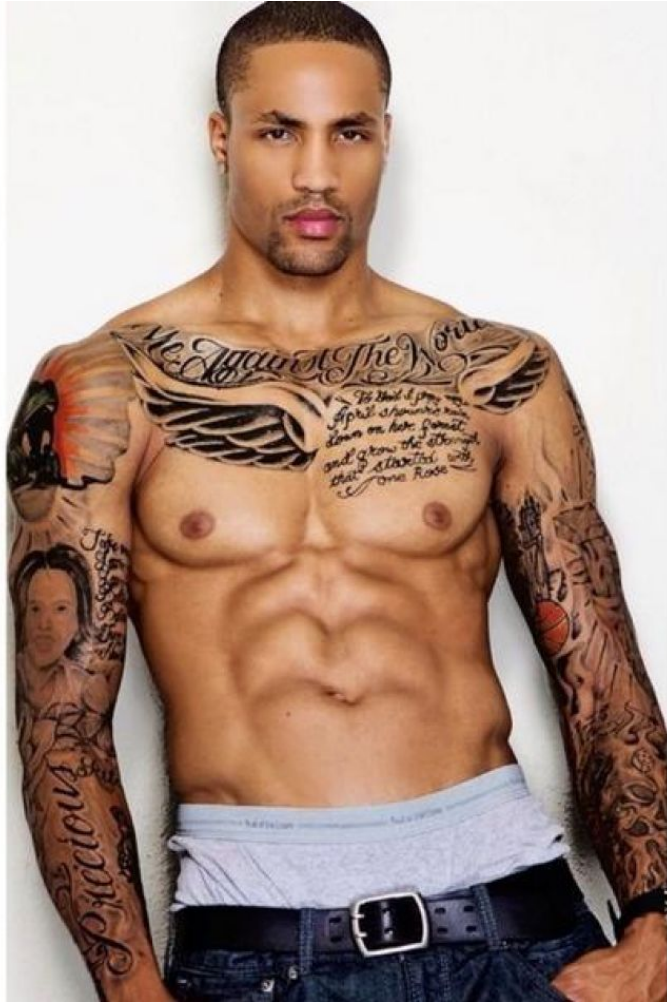

MPM MODELS

Tyson Bettis

Height : 6'6" / 198 cm | Waist : 34" / 86 cm | Chest : 42" / 107 cm | Hips : 39" / 99 cm | Hair Colour : Brown | Eyes : Brown

MPM MODELS

Tyson Bettis

Height : 6'6" / 198 cm | Waist : 34" / 86 cm | Chest : 42" / 107 cm | Hips : 39" / 99 cm | Hair Colour : Brown | Eyes : Brown

MPM MODELS

Tyson Bettis

Height : 6'6" / 198 cm | Waist : 34" / 86 cm | Chest : 42" / 107 cm | Hips : 39" / 99 cm | Hair Colour : Brown | Eyes : Brown

MIPM MODELS

Tyson Bettis

Height : 6'6" / 198 cm | Waist : 34" / 86 cm | Chest : 42" / 107 cm | Hips : 39" / 99 cm | Hair Colour : Brown | Eyes : Brown