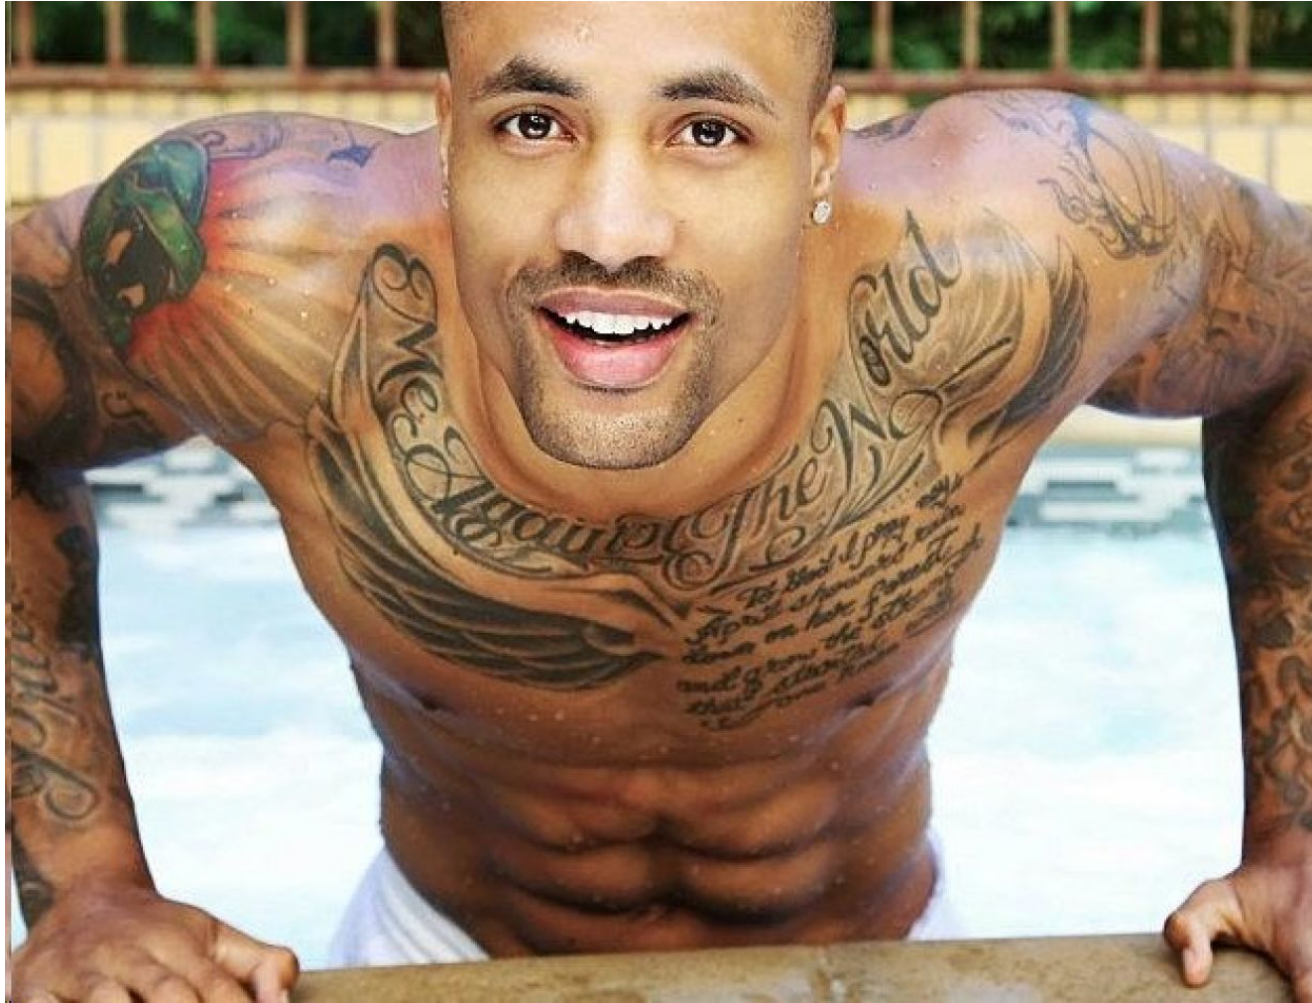

MIPM MODELS

Tyson Bettis

Height : 6'6" / 198 cm | Waist : 34" / 86 cm | Chest : 42" / 107 cm | Hips : 39" / 99 cm | Hair Colour : Brown | Eyes : Brown