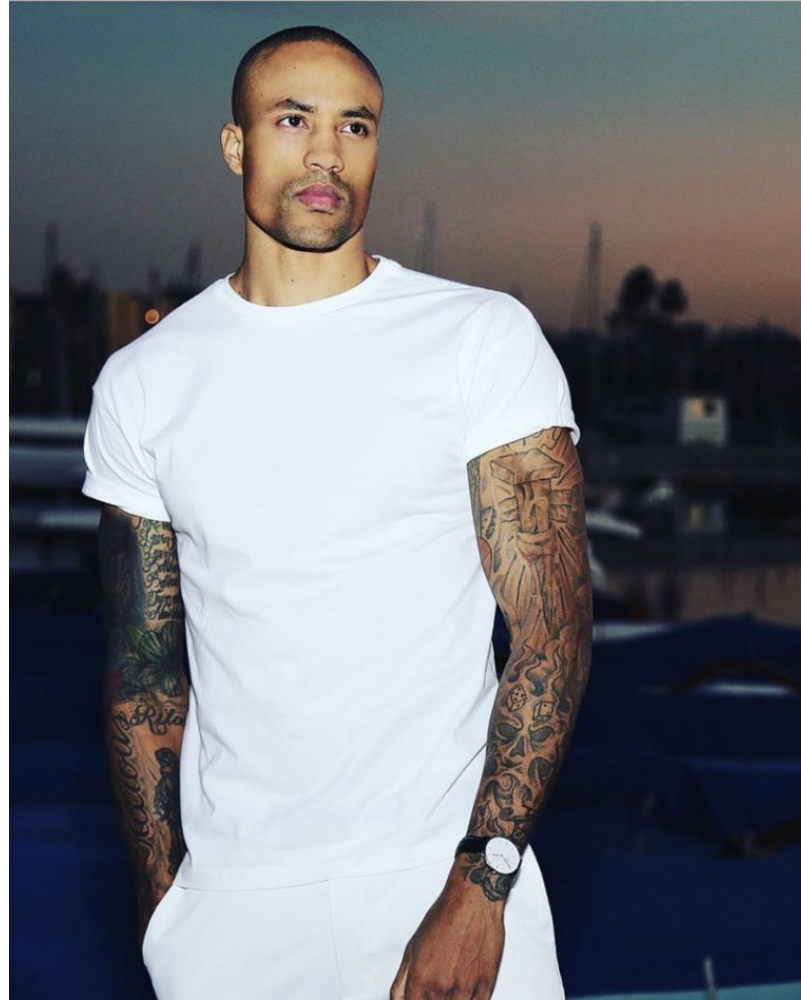

MPM MODELS

Tyson Bettis

Height : 6'6" / 198 cm | Waist : 34" / 86 cm | Chest : 42" / 107 cm | Hips : 39" / 99 cm | Hair Colour : Brown | Eyes : Brown

MPM MODELS

Tyson Bettis

Height : 6'6" / 198 cm | Waist : 34" / 86 cm | Chest : 42" / 107 cm | Hips : 39" / 99 cm | Hair Colour : Brown | Eyes : Brown

MPM MODELS

Tyson Bettis

Height : 6'6" / 198 cm | Waist : 34" / 86 cm | Chest : 42" / 107 cm | Hips : 39" / 99 cm | Hair Colour : Brown | Eyes : Brown

MIPM MODELS

Tyson Bettis

Height : 6'6" / 198 cm | Waist : 34" / 86 cm | Chest : 42" / 107 cm | Hips : 39" / 99 cm | Hair Colour : Brown | Eyes : Brown