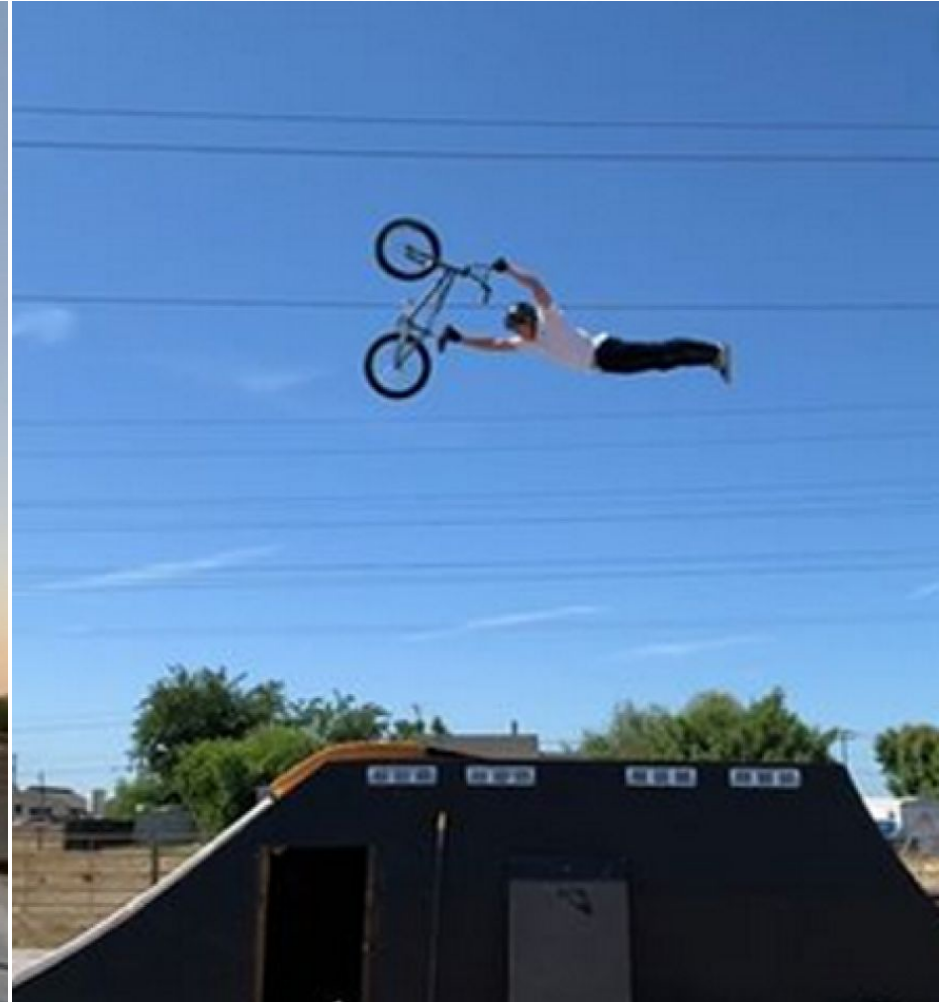

MIPM MODELS

Bryce Tryon

Height : 5'7" / 170 cm | Waist : 28" / 71 cm | Hair Colour : Brown | Eyes : Hazel