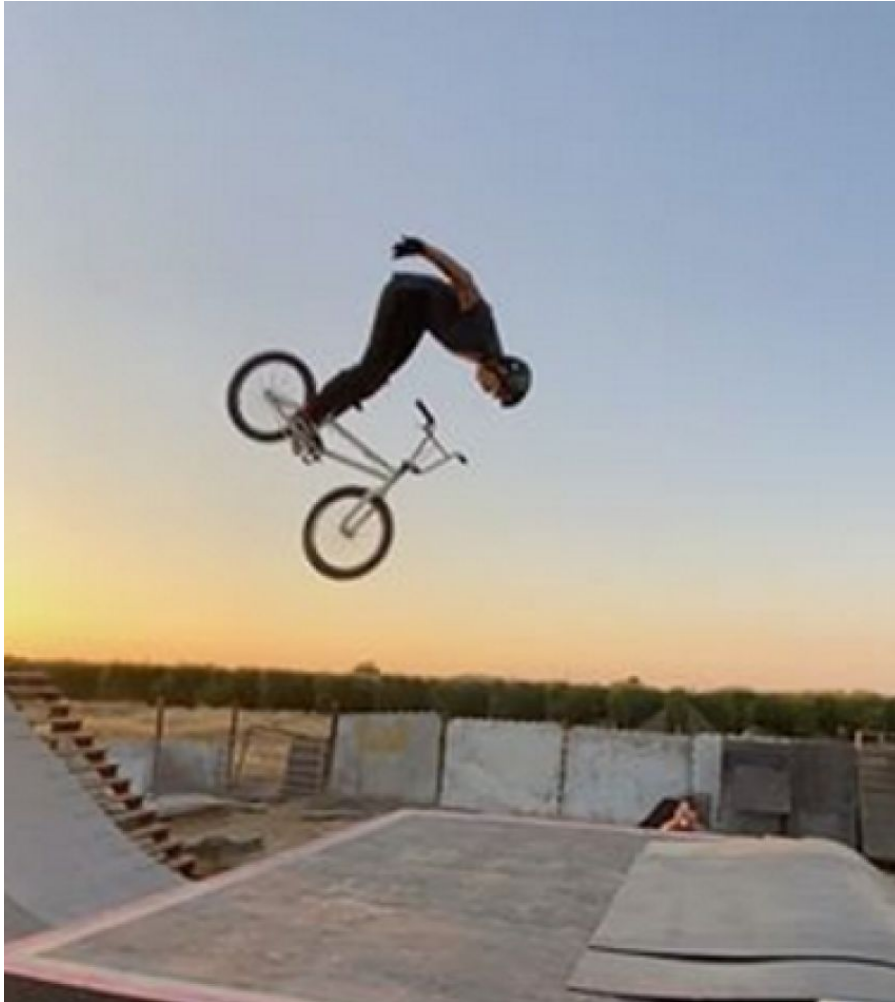

MIPM MODELS

Bryce Tryon

Height : 5'7" / 170 cm | Waist : 28" / 71 cm | Hair Colour : Brown | Eyes : Hazel