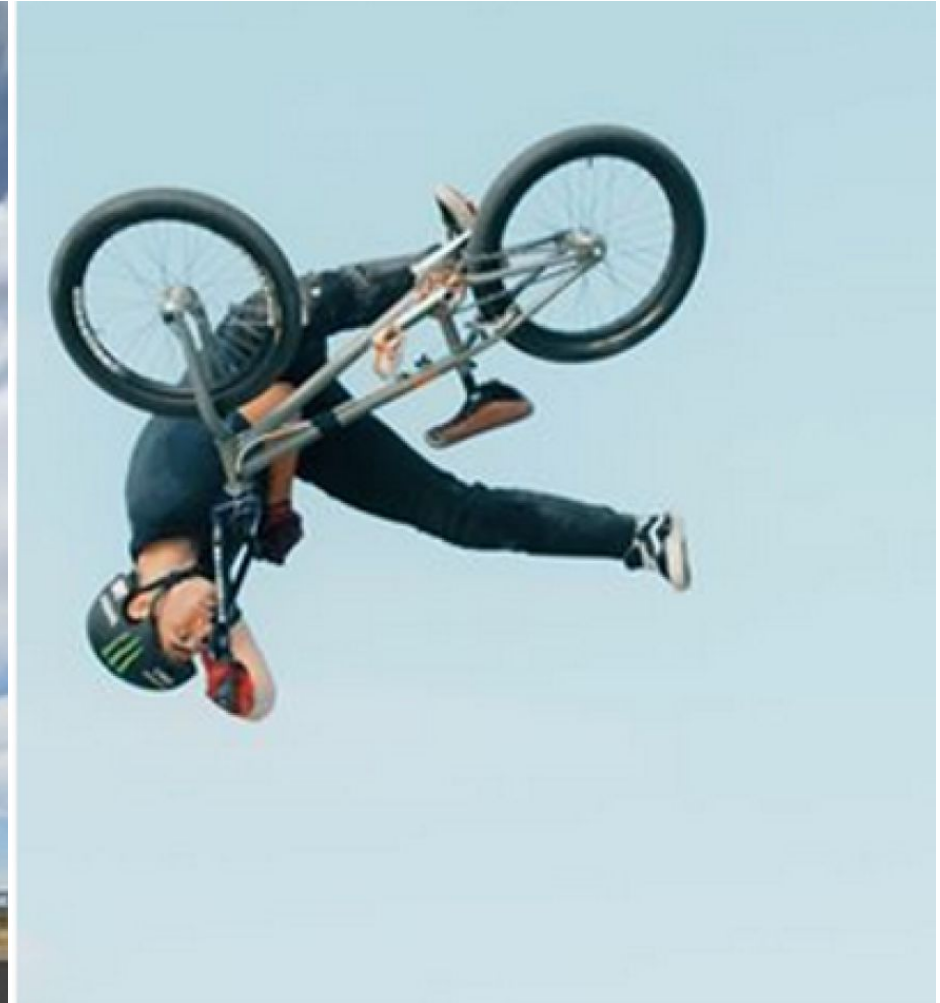

MPM MODELS

Bryce Tryon

Height : 5'7" / 170 cm | Waist : 28" / 71 cm | Hair Colour : Brown | Eyes : Hazel