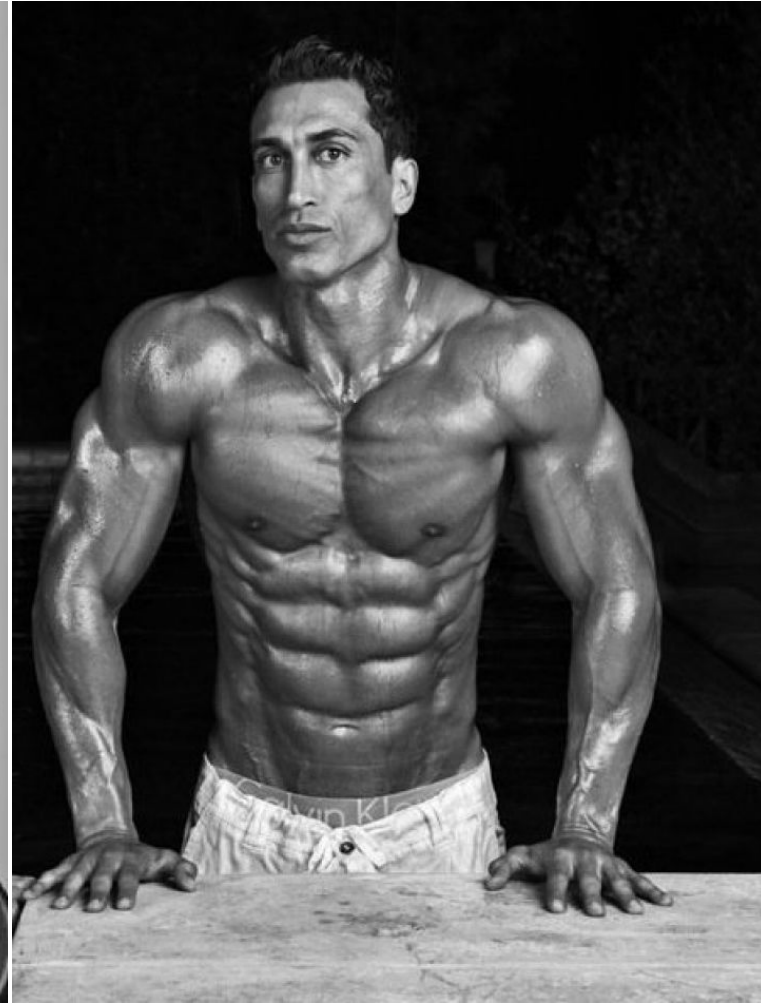

# MIPM MODELS

Diego Sebastian

Height : 6'3" / 191 cm | Waist : 34" / 86 cm | Hair Colour : Brown | Eyes : Brown

# MPM MODELS

[WWW.DIEGOSEBASTIANFITNESS.COM](http://WWW.DIEGOSEBASTIANFITNESS.COM)

Diego Sebastian

Height : 6'3" / 191 cm | Waist : 34" / 86 cm | Hair Colour : Brown | Eyes : Brown