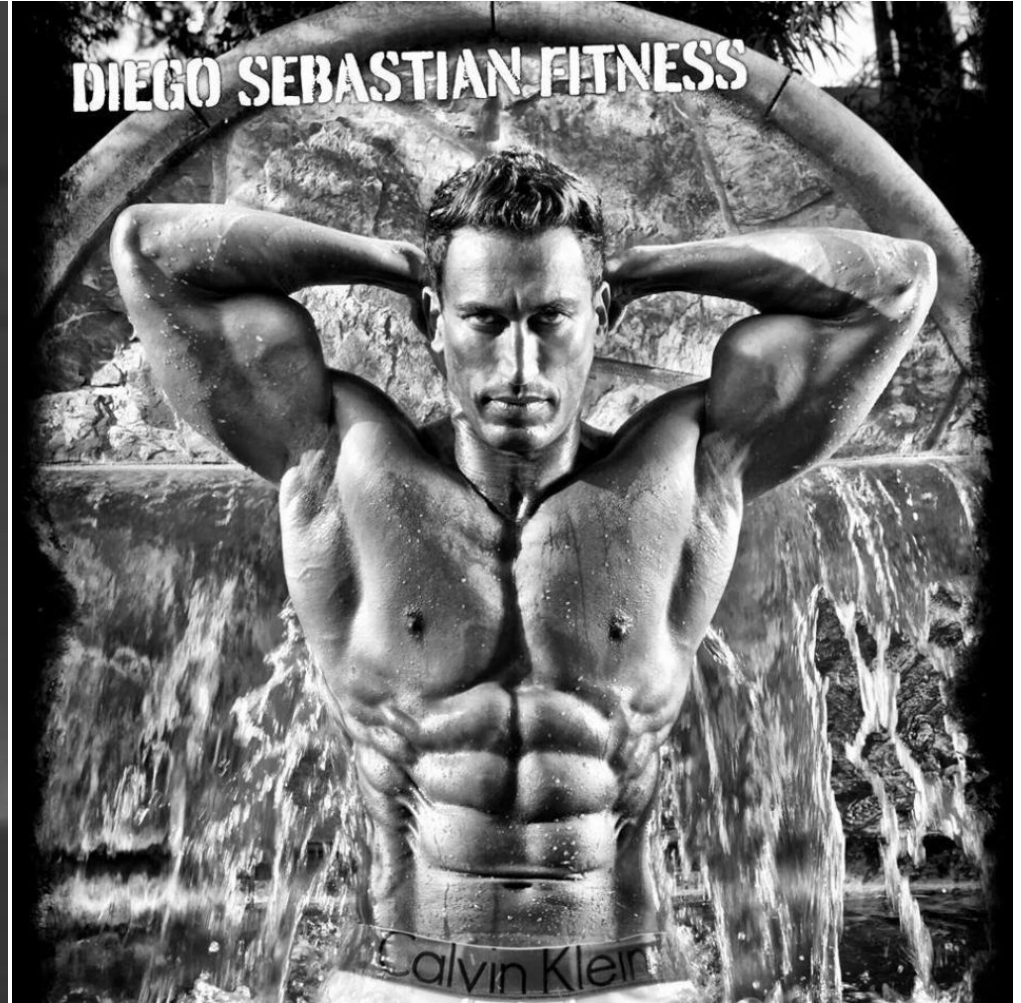

MIPM MODELS

Diego Sebastian

Height : 6'3" / 191 cm | Waist : 34" / 86 cm | Hair Colour : Brown | Eyes : Brown