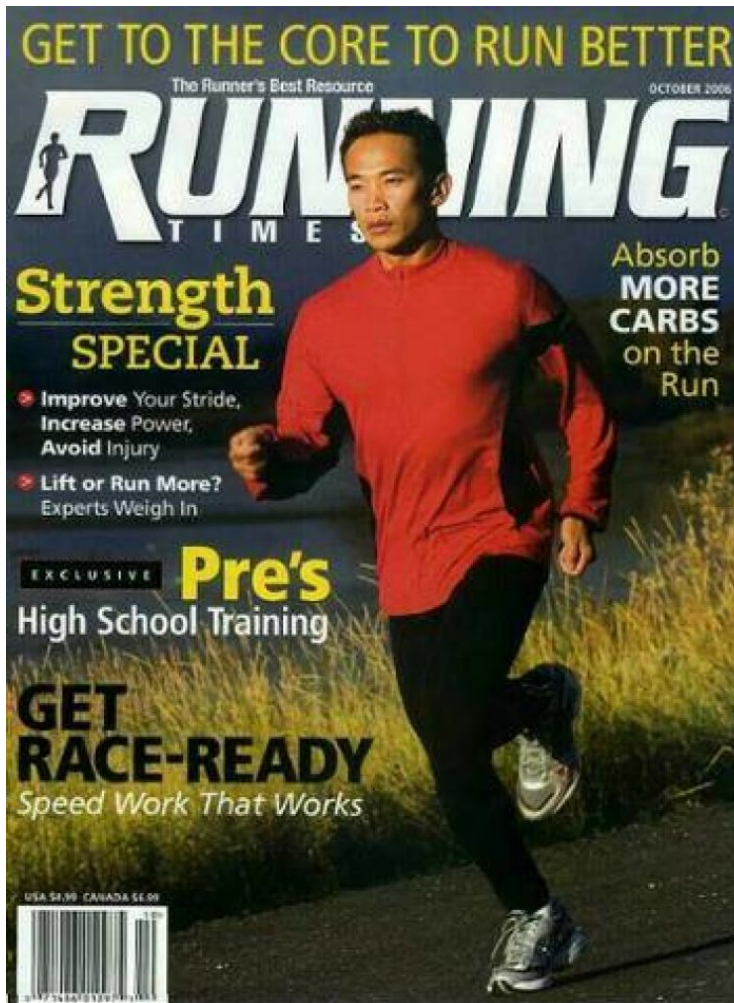

MPM MODELS

Duy Beck

Height : 5'7" / 170 cm | Waist : 29" / 74 cm | Chest : 38" / 97 cm | Hips : 37.5" / 95 cm | Hair Colour : Black | Eyes : Brown