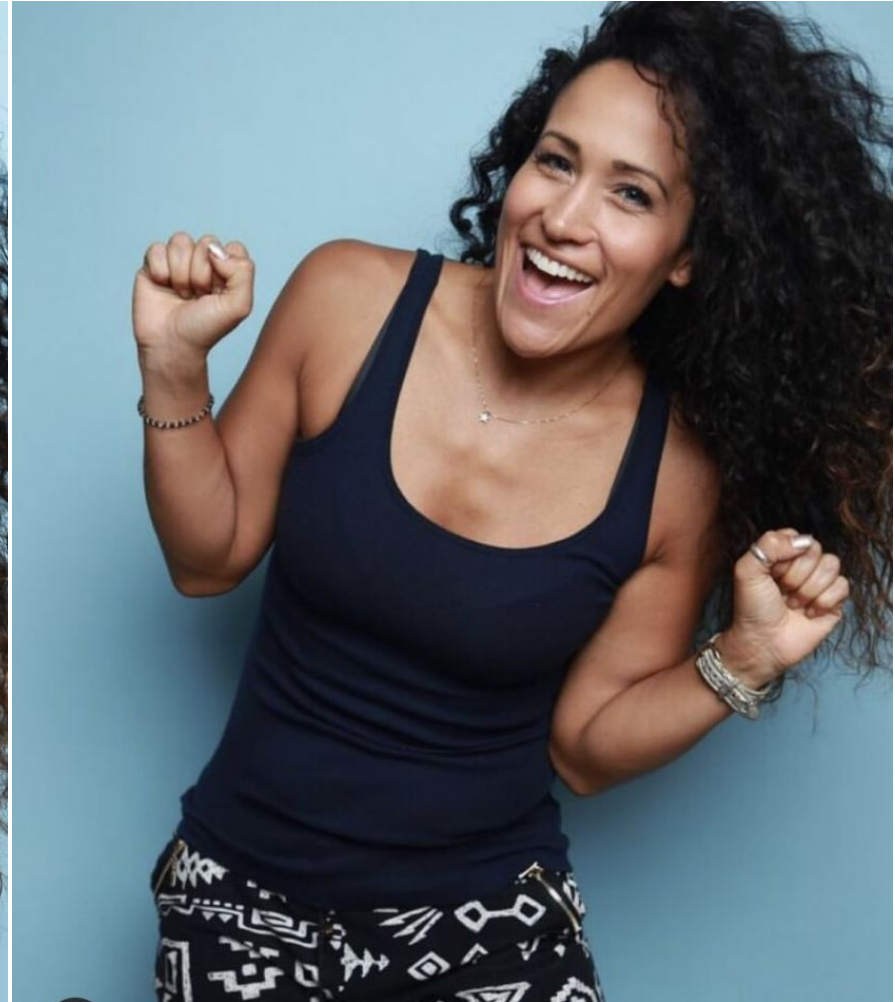

MIPM MODELS

Lisa Marie

Height : 5'7" / 170 cm | Bust : 39" / 99 cm | Waist : 32.5" / 83 cm | Hips : 42" / 107 cm | Shoe : 9.0 US / 6.5 UK | Hair Colour : Brown | Eyes : Hazel