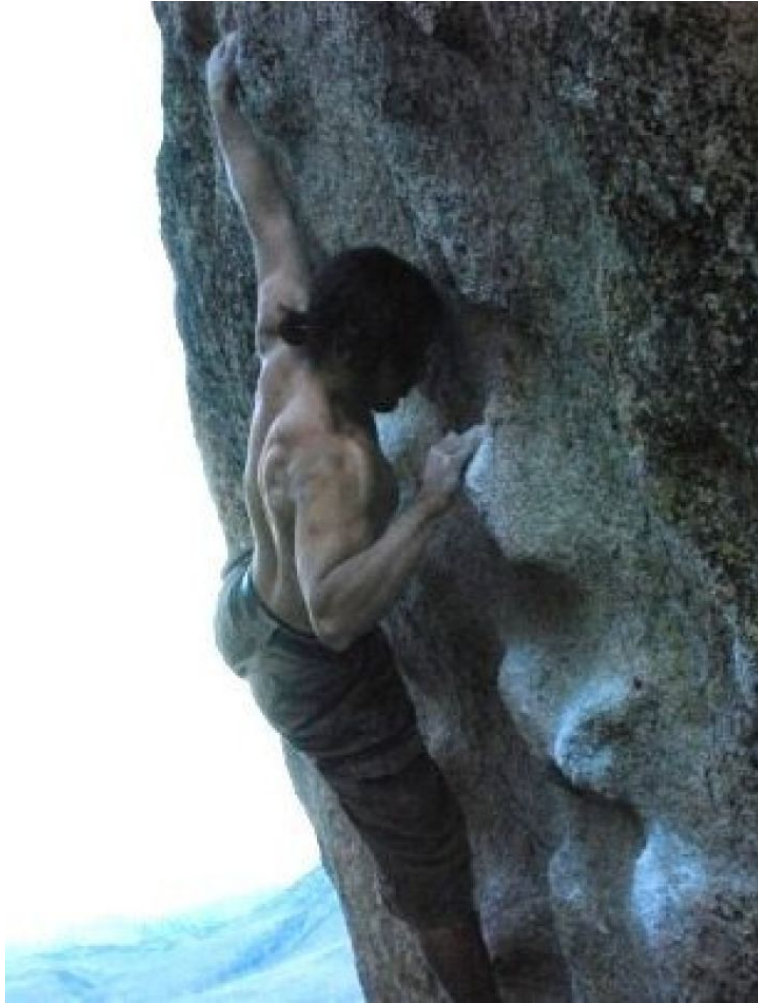

Ziad Shahin

MPM MODELS

Ziad Shahin

Height : 5'8" / 173 cm | Hair Colour : Black | Eyes : Brown