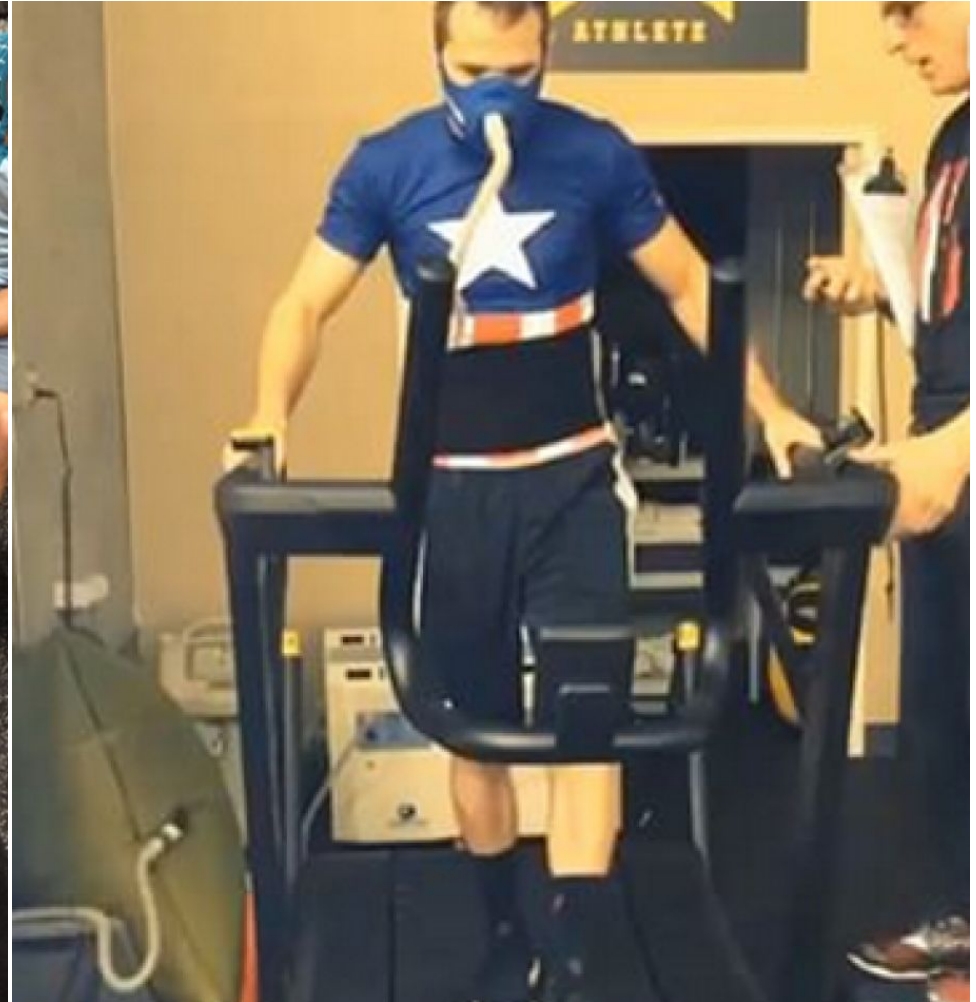

MIPM MODELS

Stan Martyniuk

Height : 5'10" / 178 cm | Waist : 31" / 79 cm | Hair Colour : Brown | Eyes : Hazel