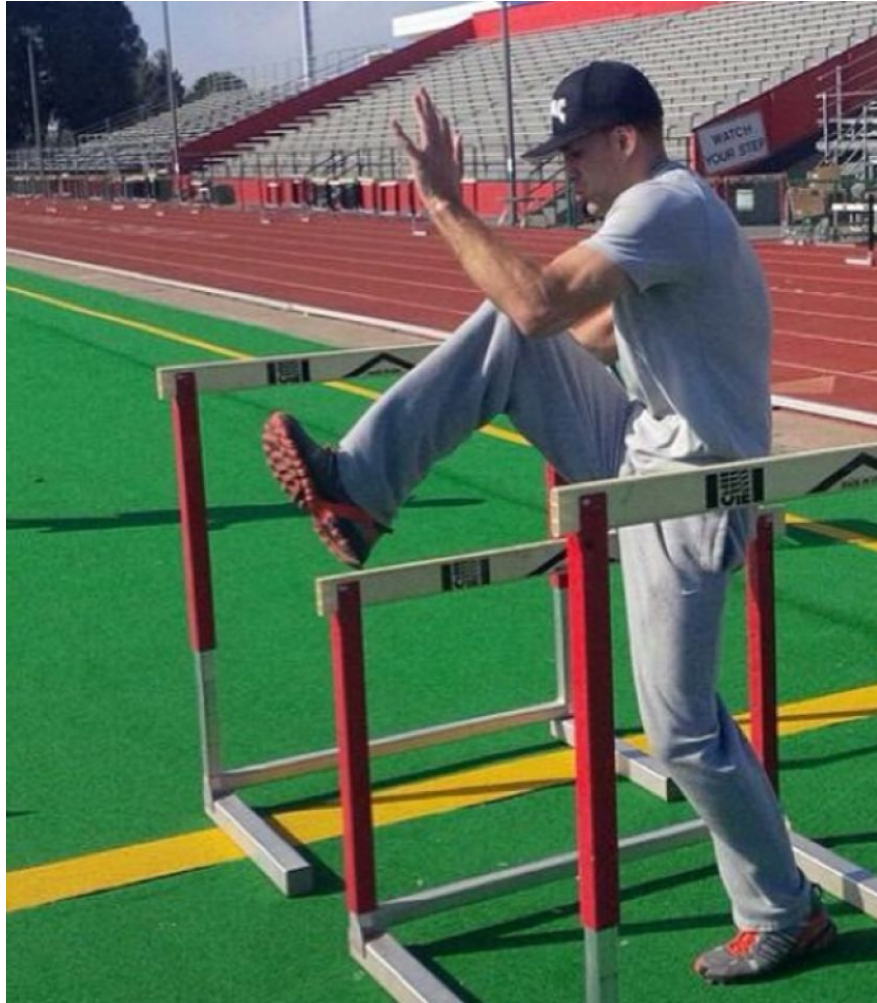

MIPM MODELS

Stan Martyniuk

Height : 5'10" / 178 cm | Waist : 31" / 79 cm | Hair Colour : Brown | Eyes : Hazel