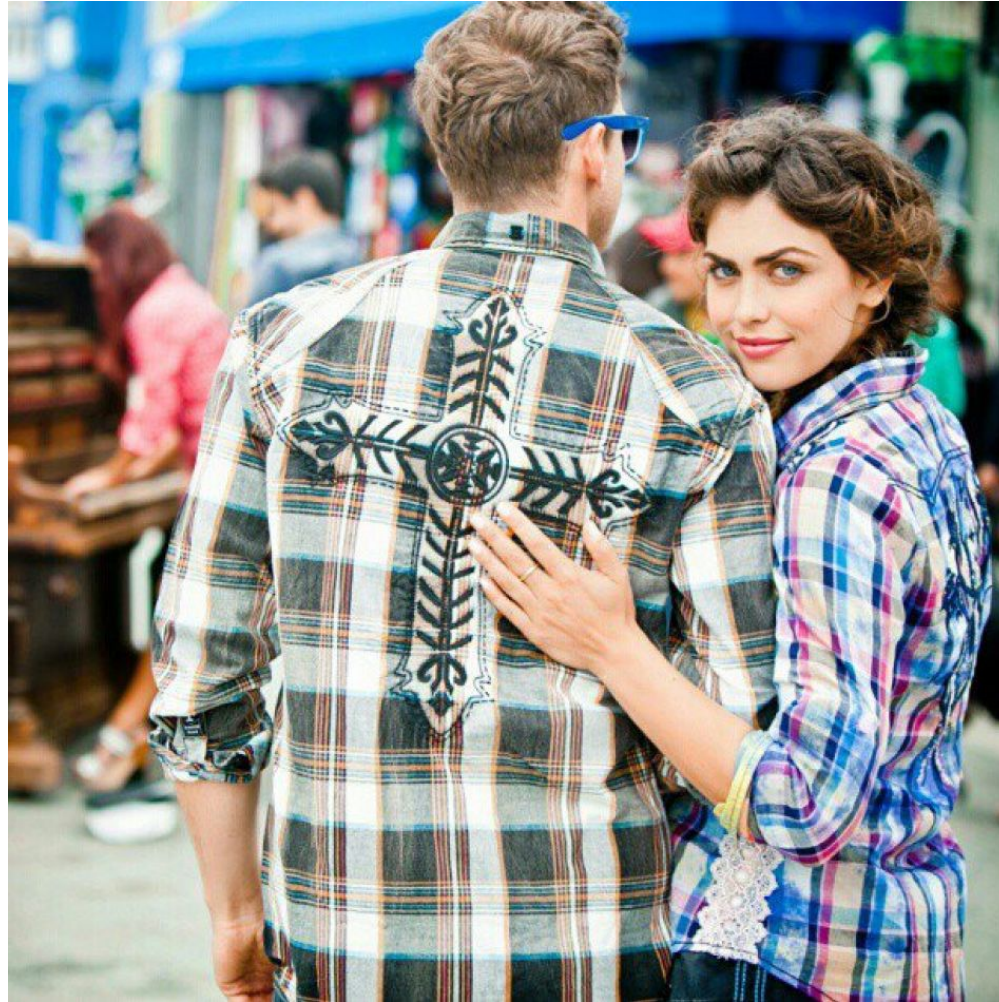

Aurelia Scheppers

MPM MODELS

Aurelia Scheppers

Height : 5'7" / 170 cm | Bust : 35.5" / 90 cm | Waist : 27.5" / 70 cm | Hips : 37.5" / 95 cm | Shoe : 9.0 US / 6.5 UK | Hair Colour : Brown | Eyes : Hazel