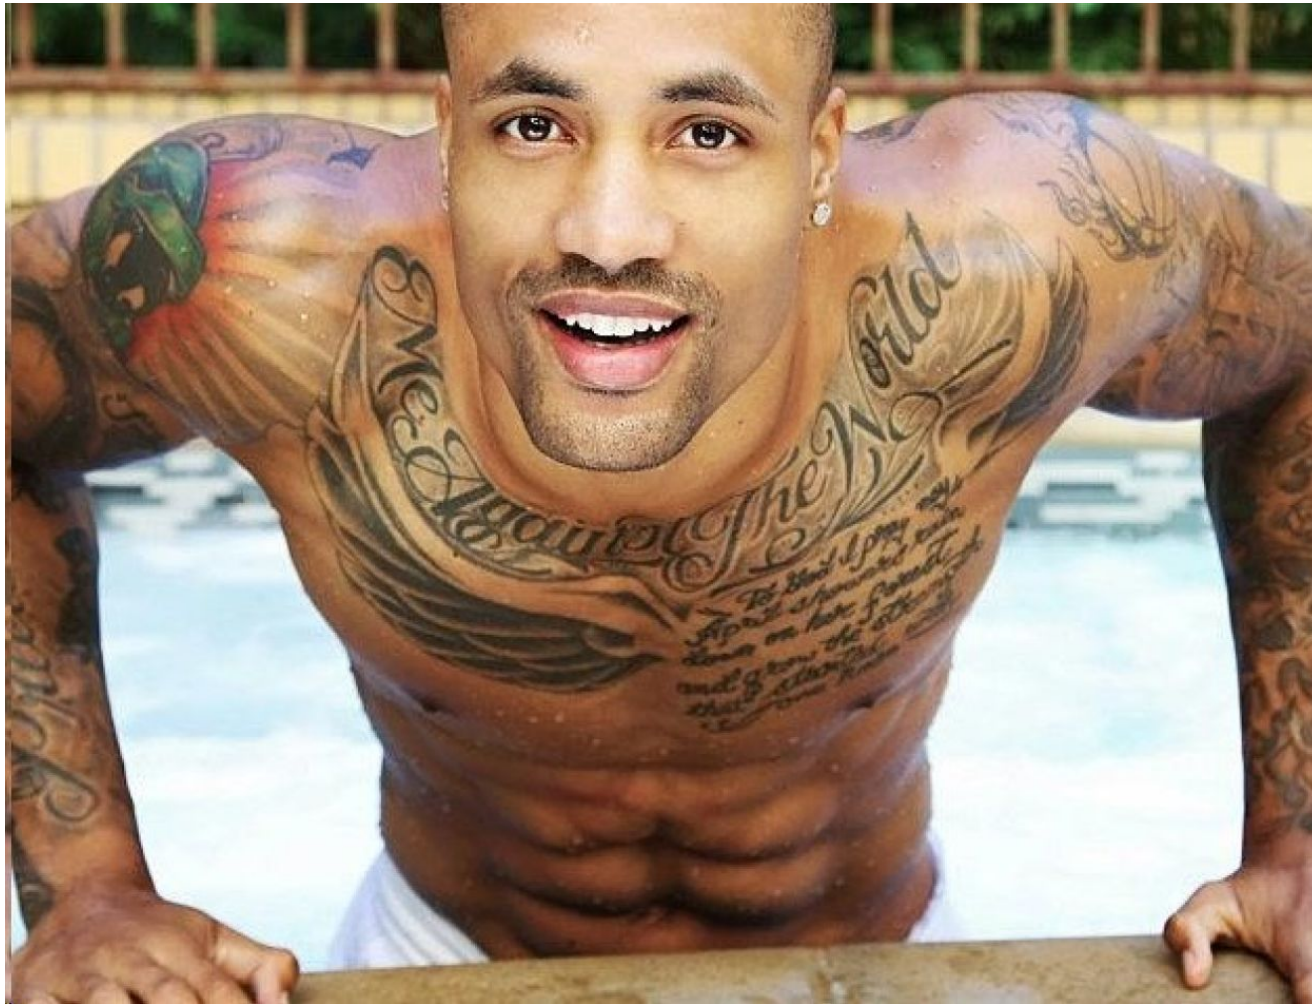

MIPM MODELS

Tyson Bettis

Height : 6'6" / 198 cm | Waist : 34" / 86 cm | Chest : 42" / 107 cm | Hips : 39" / 99 cm | Hair Colour : Brown | Eyes : Brown