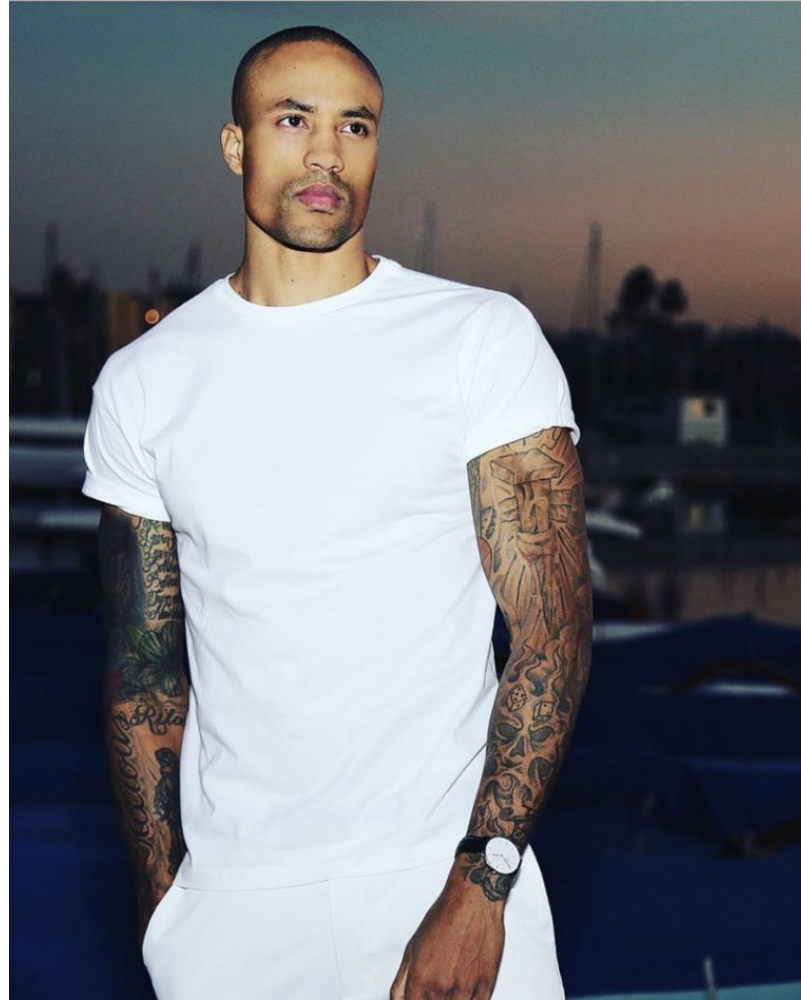

MPM MODELS

Tyson Bettis

Height : 6'6" / 198 cm | Waist : 34" / 86 cm | Chest : 42" / 107 cm | Hips : 39" / 99 cm | Hair Colour : Brown | Eyes : Brown

MPM MODELS

Tyson Bettis

Height : 6'6" / 198 cm | Waist : 34" / 86 cm | Chest : 42" / 107 cm | Hips : 39" / 99 cm | Hair Colour : Brown | Eyes : Brown

MPM MODELS

Tyson Bettis

Height : 6'6" / 198 cm | Waist : 34" / 86 cm | Chest : 42" / 107 cm | Hips : 39" / 99 cm | Hair Colour : Brown | Eyes : Brown

M P M MODELS

Tyson Bettis

Height : 6'6" / 198 cm | Waist : 34" / 86 cm | Chest : 42" / 107 cm | Hips : 39" / 99 cm | Hair Colour : Brown | Eyes : Brown