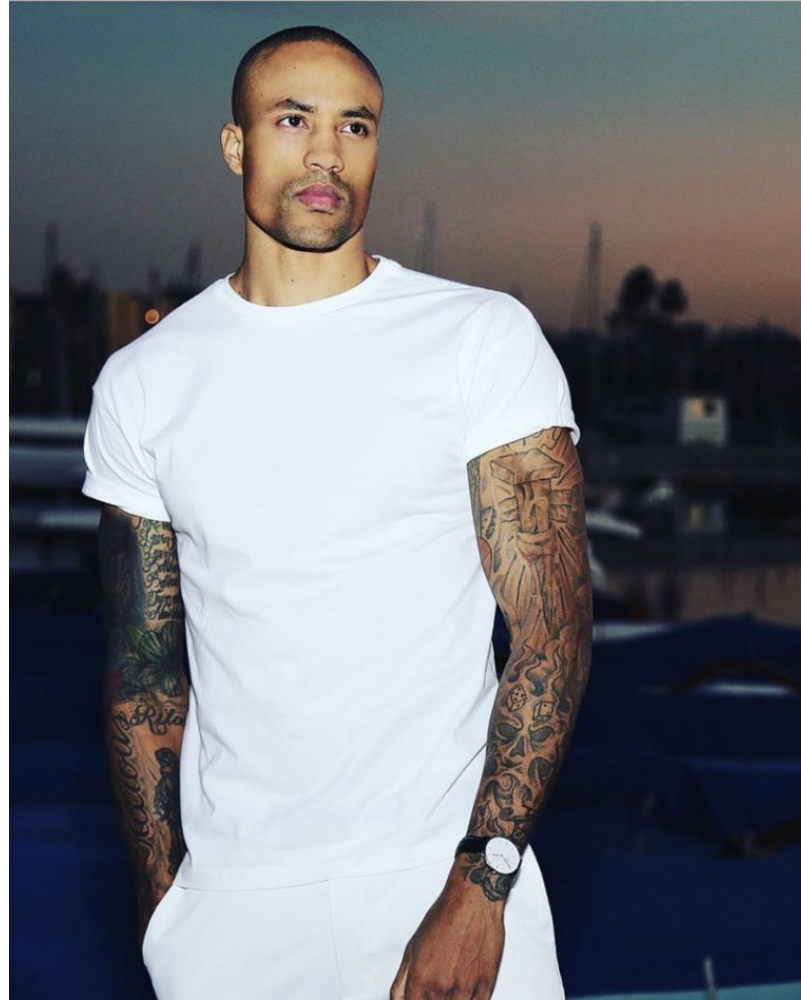

# MPM MODELS

Tyson Bettis

Height : 6'6" / 198 cm | Waist : 34" / 86 cm | Chest : 42" / 107 cm | Hips : 39" / 99 cm | Hair Colour : Brown | Eyes : Brown