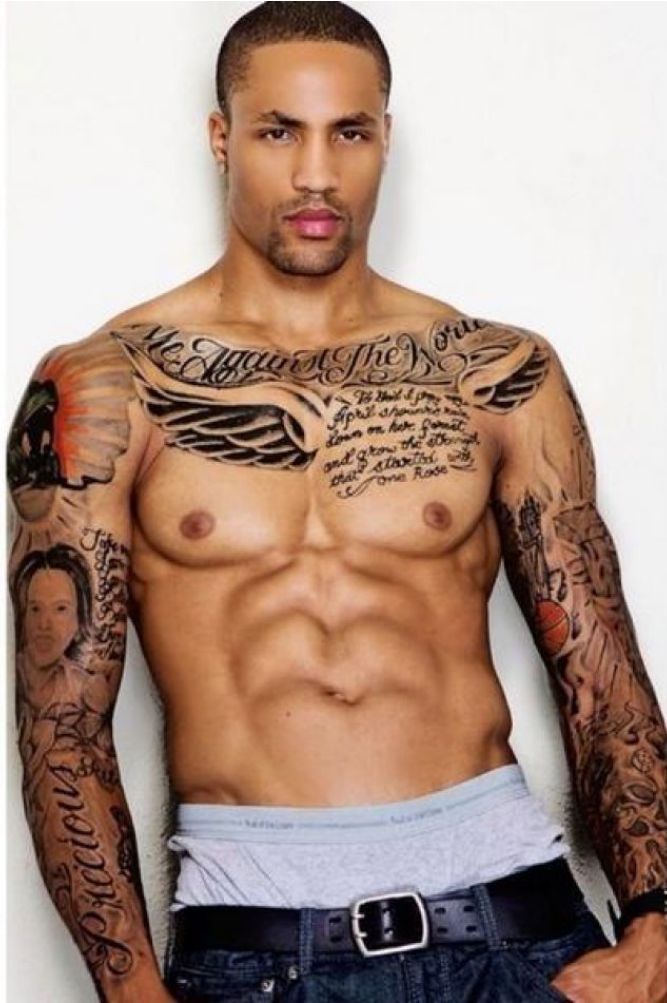

MPM MODELS

Tyson Bettis

Height : 6'6" / 198 cm | Waist : 34" / 86 cm | Chest : 42" / 107 cm | Hips : 39" / 99 cm | Hair Colour : Brown | Eyes : Brown

MPM MODELS

Tyson Bettis

Height : 6'6" / 198 cm | Waist : 34" / 86 cm | Chest : 42" / 107 cm | Hips : 39" / 99 cm | Hair Colour : Brown | Eyes : Brown

MPM MODELS

Tyson Bettis

Height : 6'6" / 198 cm | Waist : 34" / 86 cm | Chest : 42" / 107 cm | Hips : 39" / 99 cm | Hair Colour : Brown | Eyes : Brown

M P M MODELS

Tyson Bettis

Height : 6'6" / 198 cm | Waist : 34" / 86 cm | Chest : 42" / 107 cm | Hips : 39" / 99 cm | Hair Colour : Brown | Eyes : Brown

MPM MODELS

Tyson Bettis

Height : 6'6" / 198 cm | Waist : 34" / 86 cm | Chest : 42" / 107 cm | Hips : 39" / 99 cm | Hair Colour : Brown | Eyes : Brown

MIPM MODELS

Tyson Bettis

Height : 6'6" / 198 cm | Waist : 34" / 86 cm | Chest : 42" / 107 cm | Hips : 39" / 99 cm | Hair Colour : Brown | Eyes : Brown