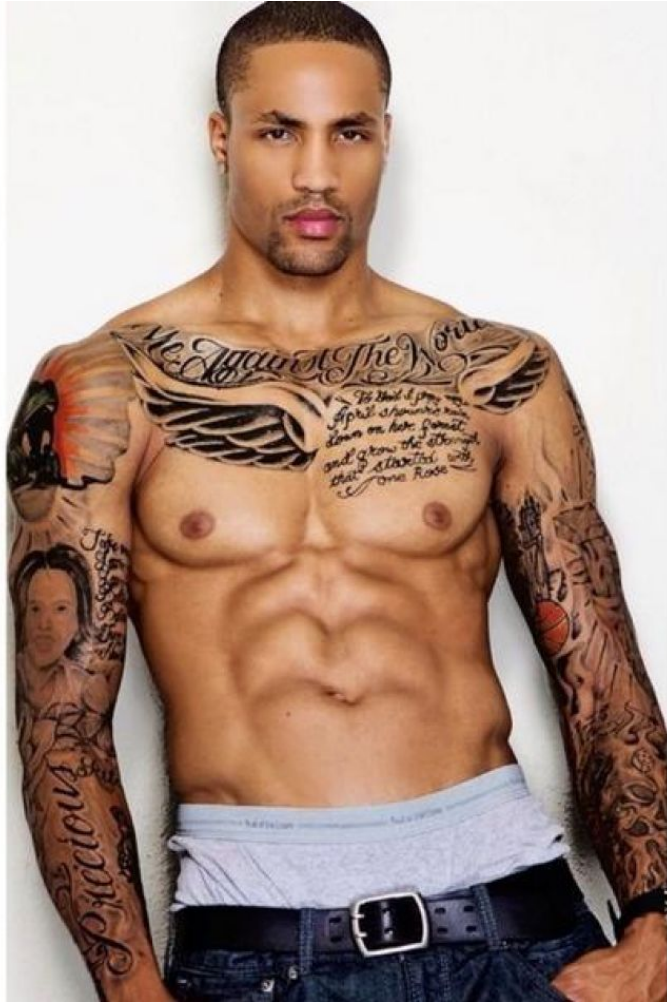

# MPM MODELS

Tyson Bettis

Height : 6'6" / 198 cm | Waist : 34" / 86 cm | Chest : 42" / 107 cm | Hips : 39" / 99 cm | Hair Colour : Brown | Eyes : Brown