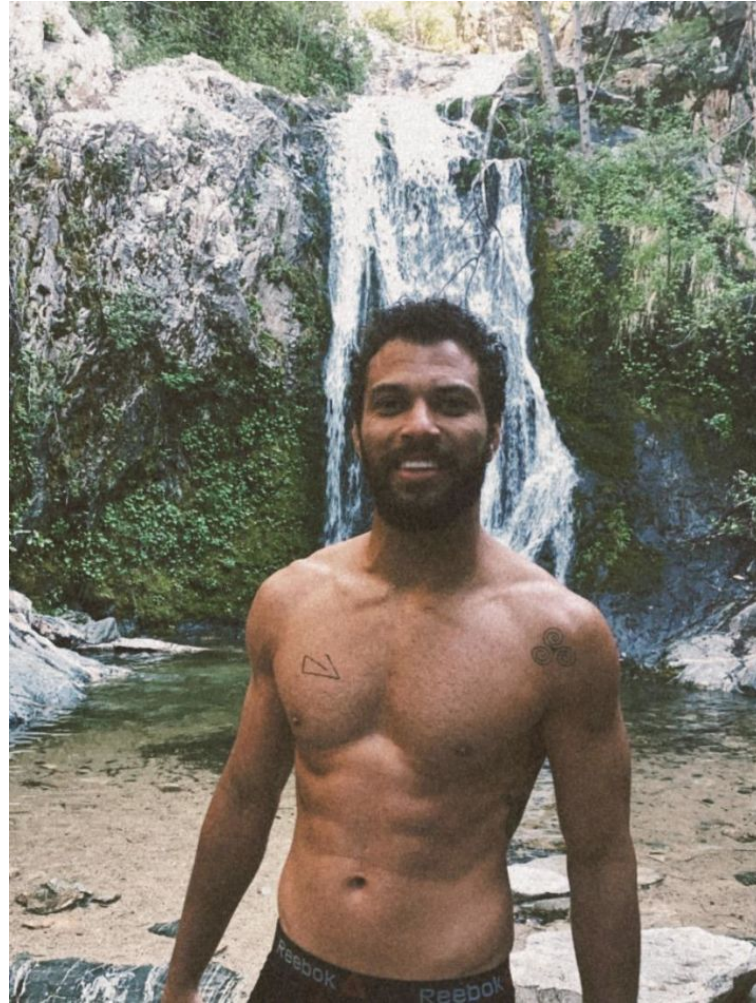

MPM MODELS

Rafael Aquino

Height : 5'11" / 180 cm | Waist : 31" / 79 cm | Chest : 39" / 99 cm | Hips : 38.5" / 98 cm | Hair Colour : Brown | Eyes : Brown

MPM MODELS

Rafael Aquino

Height : 5'11" / 180 cm | Waist : 31" / 79 cm | Chest : 39" / 99 cm | Hips : 38.5" / 98 cm | Hair Colour : Brown | Eyes : Brown

MIPM MODELS

Rafael Aquino

Height : 5'11" / 180 cm | Waist : 31" / 79 cm | Chest : 39" / 99 cm | Hips : 38.5" / 98 cm | Hair Colour : Brown | Eyes : Brown

MPM MODELS

Rafael Aquino

Height : 5'11" / 180 cm | Waist : 31" / 79 cm | Chest : 39" / 99 cm | Hips : 38.5" / 98 cm | Hair Colour : Brown | Eyes : Brown