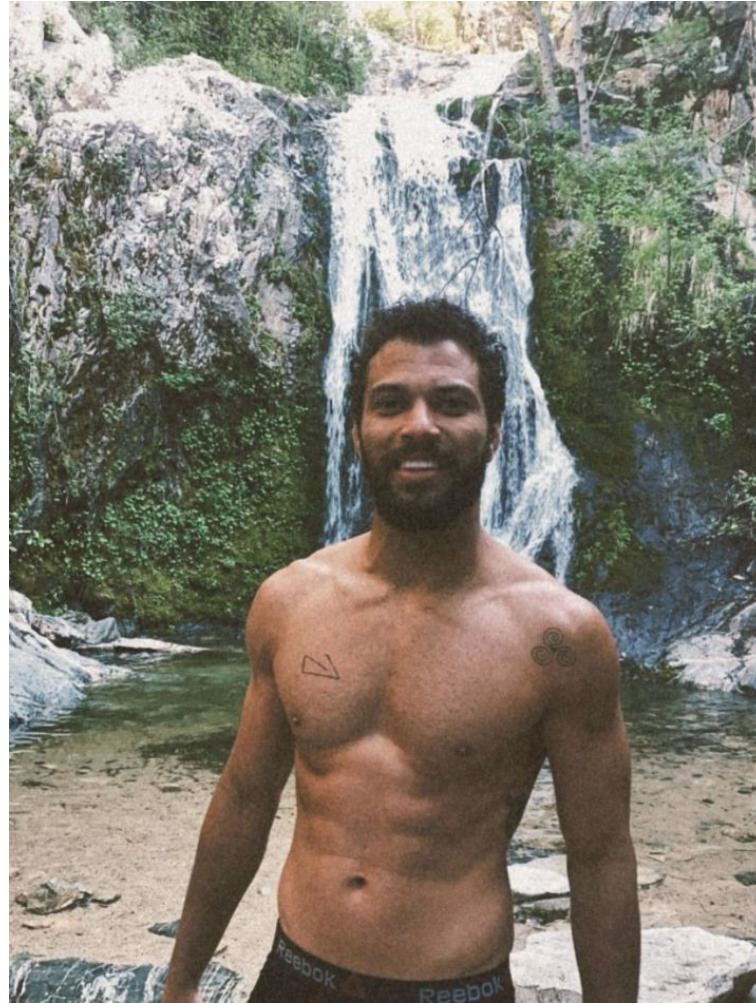

MIPM MODELS

Rafael Aquino

Height : 5'11" / 180 cm | Waist : 31" / 79 cm | Chest : 39" / 99 cm | Hips : 38.5" / 98 cm | Hair Colour : Brown | Eyes : Brown