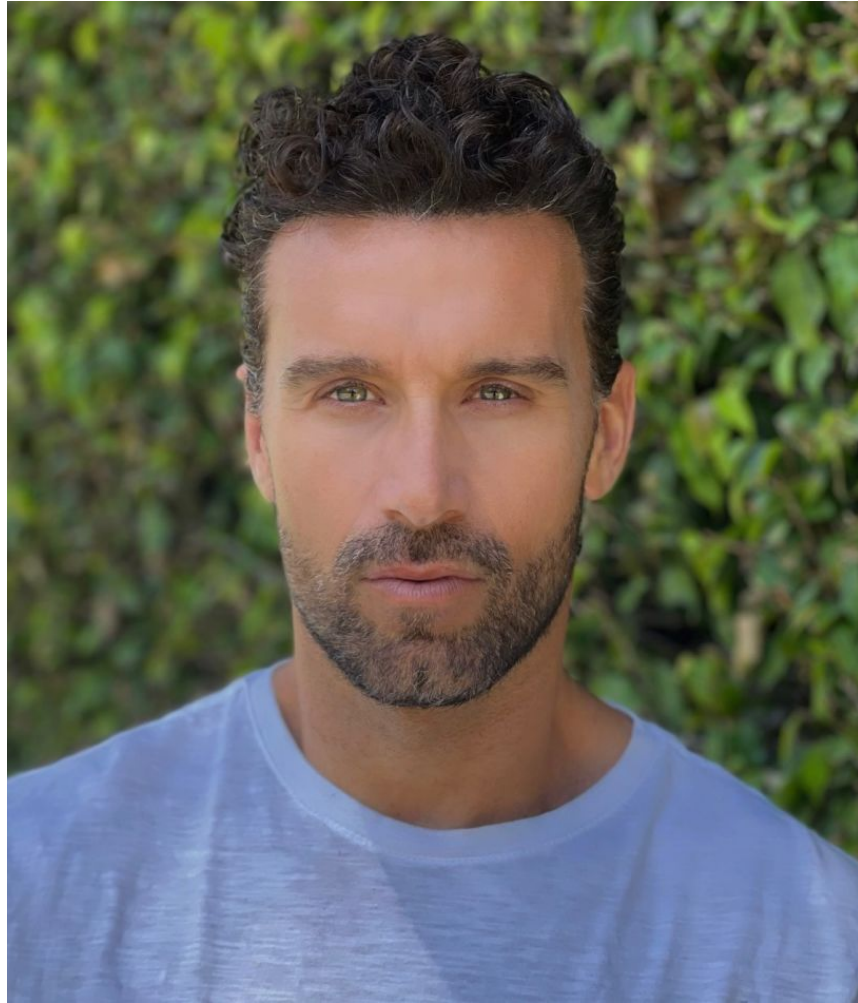

MPM MODELS

Karim Barcelo

Height : 6'0" / 183 cm | Waist : 32" / 81 cm | Chest : 40" / 102 cm | Hips : 41" / 104 cm | Hair Colour : Brown | Eyes : Green

MIPM MODELS

Karim Barcelo

Height : 6'0" / 183 cm | Waist : 32" / 81 cm | Chest : 40" / 102 cm | Hips : 41" / 104 cm | Hair Colour : Brown | Eyes : Green

MIPM MODELS

Karim Barcelo

Height : 6'0" / 183 cm | Waist : 32" / 81 cm | Chest : 40" / 102 cm | Hips : 41" / 104 cm | Hair Colour : Brown | Eyes : Green

MIPM MODELS

Karim Barcelo

Height : 6'0" / 183 cm | Waist : 32" / 81 cm | Chest : 40" / 102 cm | Hips : 41" / 104 cm | Hair Colour : Brown | Eyes : Green