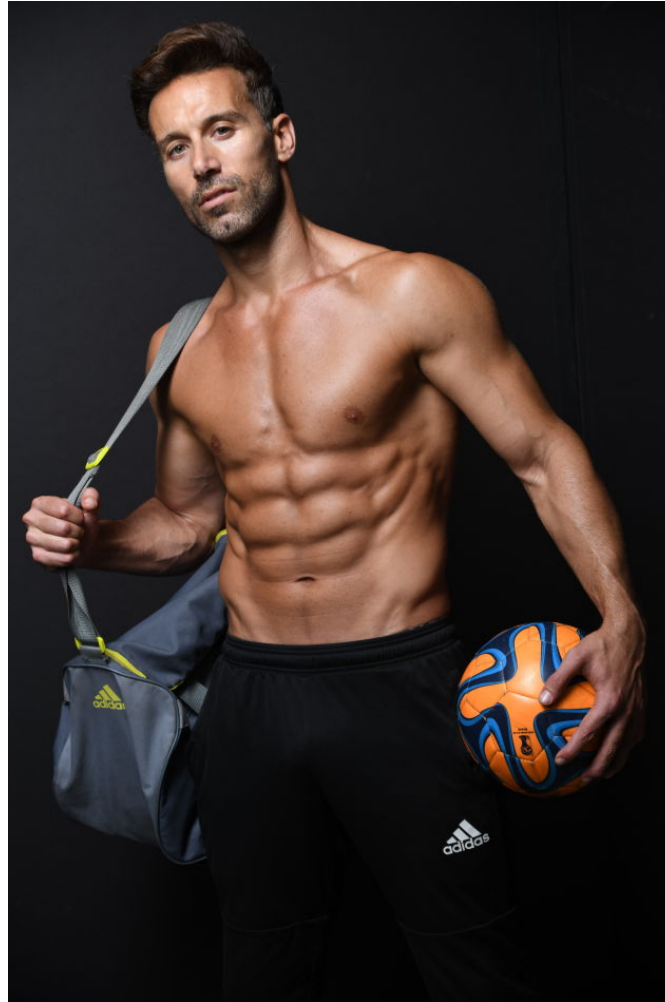

MPM MODELS

Karim Barcelo

Height : 6'0" / 183 cm | Waist : 32" / 81 cm | Chest : 40" / 102 cm | Hips : 41" / 104 cm | Hair Colour : Brown | Eyes : Green

MIPM MODELS

Karim Barcelo

Height : 6'0" / 183 cm | Waist : 32" / 81 cm | Chest : 40" / 102 cm | Hips : 41" / 104 cm | Hair Colour : Brown | Eyes : Green

MIPM MODELS

Karim Barcelo

Height : 6'0" / 183 cm | Waist : 32" / 81 cm | Chest : 40" / 102 cm | Hips : 41" / 104 cm | Hair Colour : Brown | Eyes : Green

MIPM MODELS

Karim Barcelo

Height : 6'0" / 183 cm | Waist : 32" / 81 cm | Chest : 40" / 102 cm | Hips : 41" / 104 cm | Hair Colour : Brown | Eyes : Green