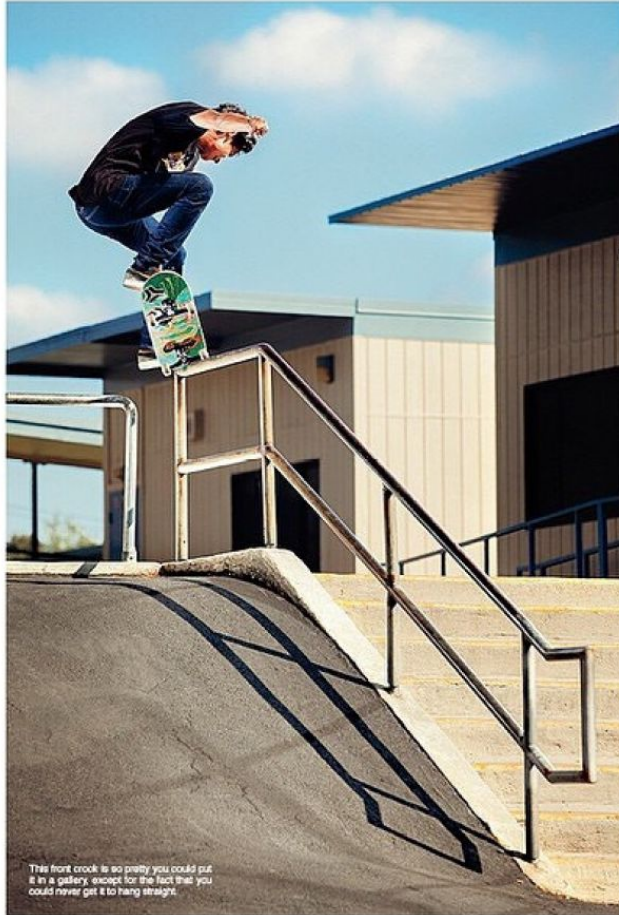

MPM MODELS

theskateboardmag.com | 057