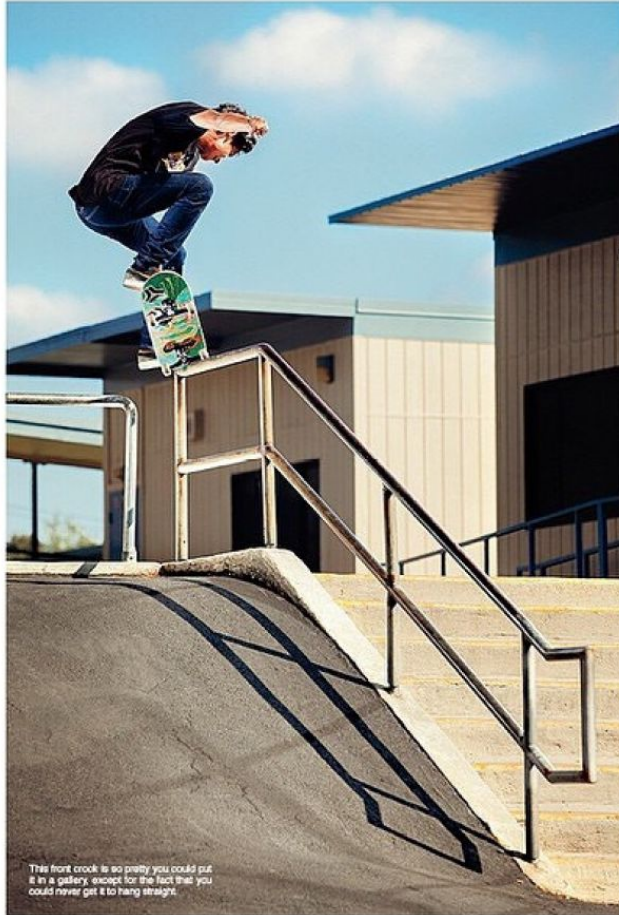

MPM MODELS

theskateboardmag.com /057