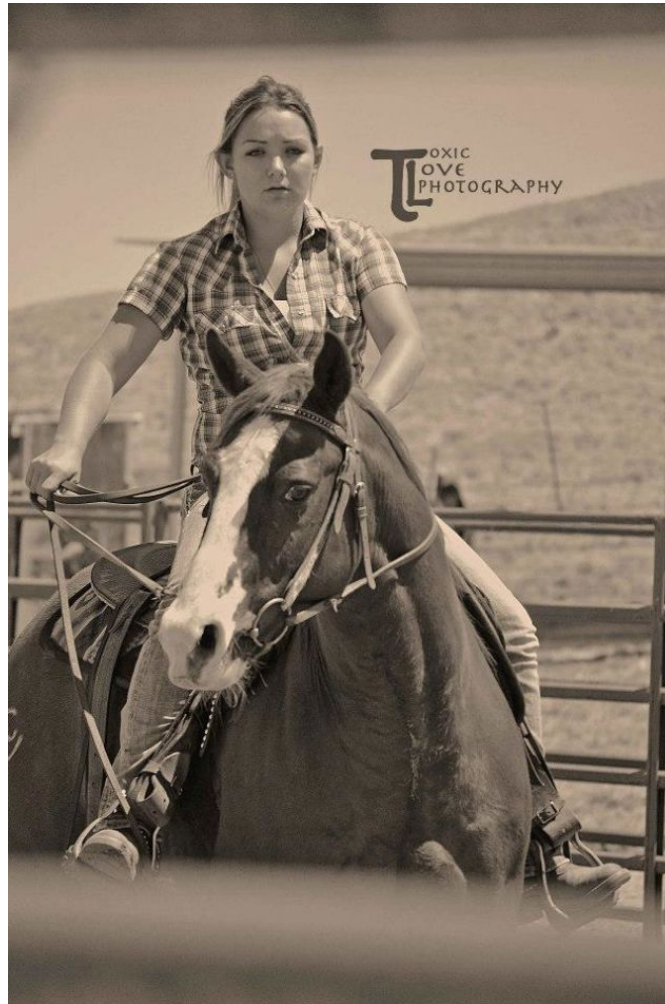

Shannon McCalla

MPM MODELS

Shannon McCalla

Height : 5'4" / 163 cm | Shoe : 7.0 US / 5.0 UK | Hair Colour : Blonde | Eyes : Green