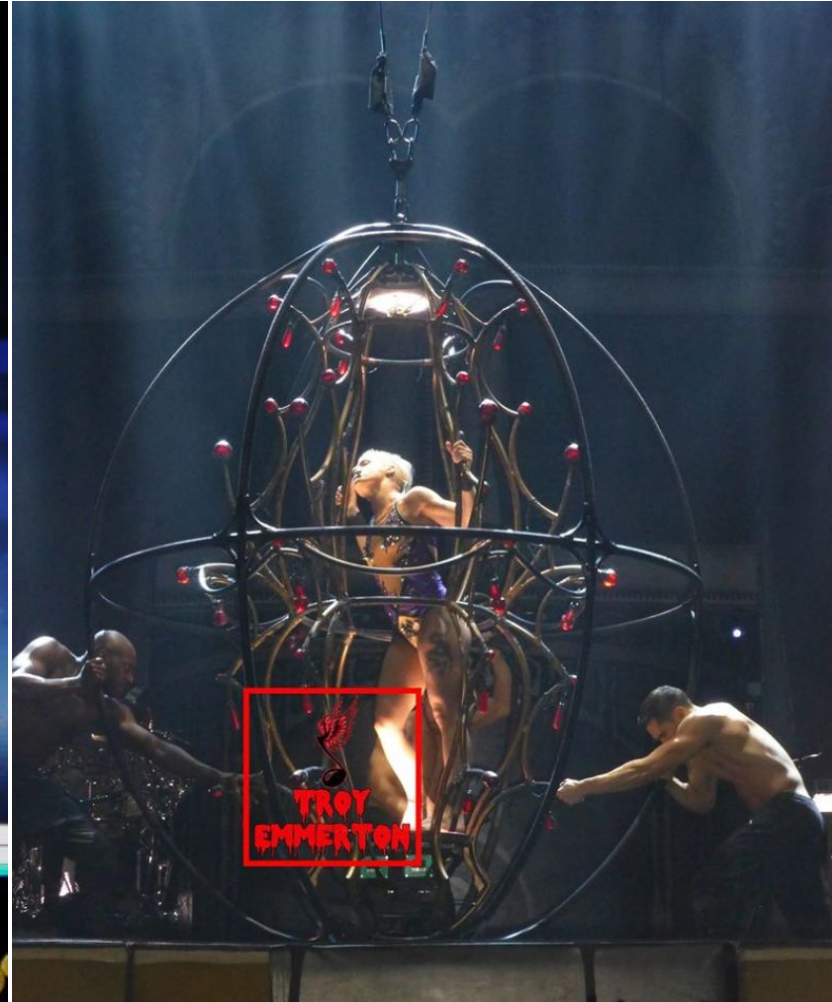

MIPM MODELS

Remi Bakkar

Height : 5'7" / 170 cm | Waist : 29" / 74 cm | Hair Colour : Brown | Eyes : Blue

MIPM MODELS

Remi Bakkar

Height : 5'7" / 170 cm | Waist : 29" / 74 cm | Hair Colour : Brown | Eyes : Blue