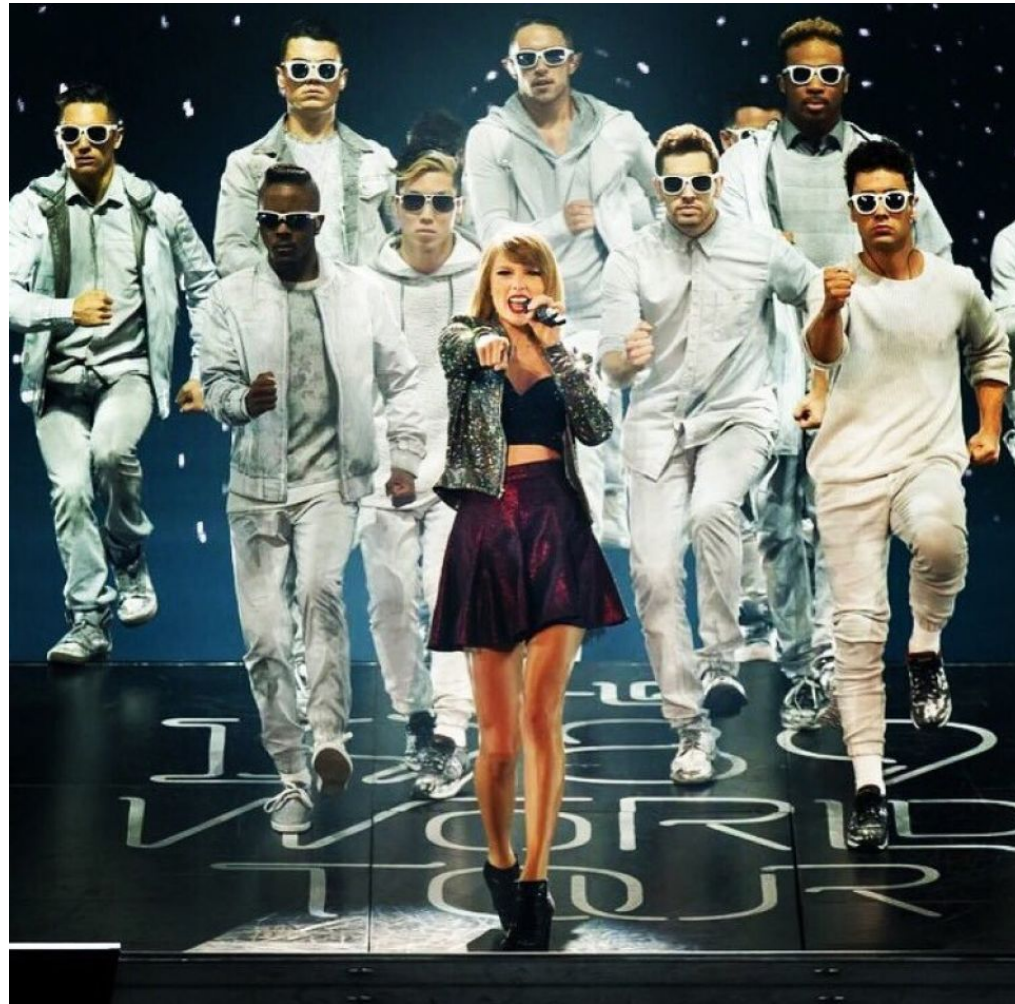

MIPM MODELS

Remi Bakkar

Height : 5'7" / 170 cm | Waist : 29" / 74 cm | Hair Colour : Brown | Eyes : Blue