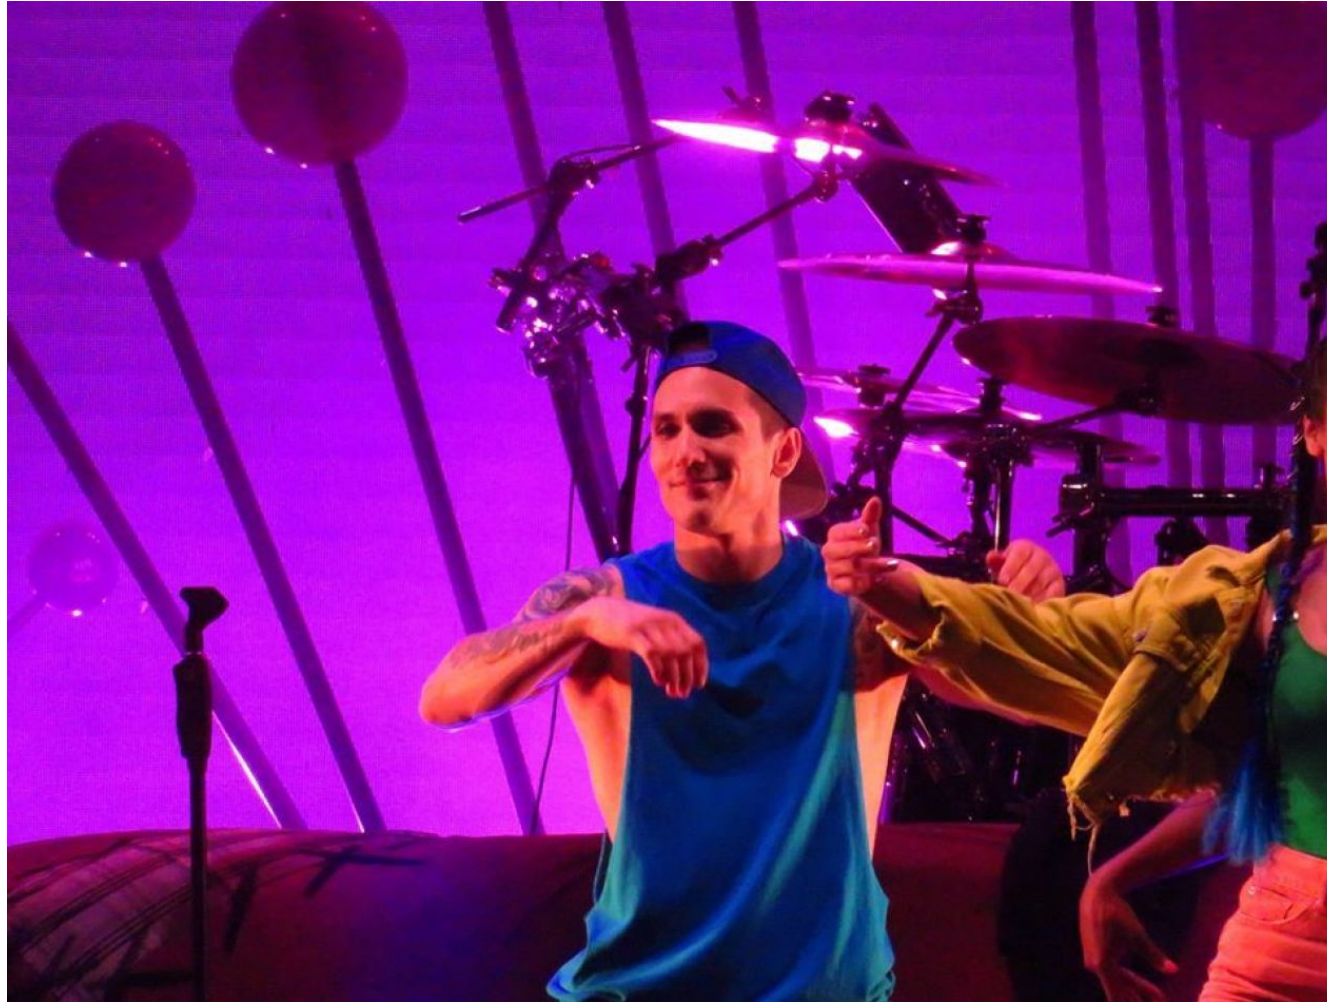

MIPM MODELS

Remi Bakkar

Height : 5'7" / 170 cm | Waist : 29" / 74 cm | Hair Colour : Brown | Eyes : Blue

MPM MODELS

Remi Bakkar

Height : 5'7" / 170 cm | Waist : 29" / 74 cm | Hair Colour : Brown | Eyes : Blue

MIPM MODELS

Remi Bakkar

Height : 5'7" / 170 cm | Waist : 29" / 74 cm | Hair Colour : Brown | Eyes : Blue

MIPM MODELS

Remi Bakkar

Height : 5'7" / 170 cm | Waist : 29" / 74 cm | Hair Colour : Brown | Eyes : Blue